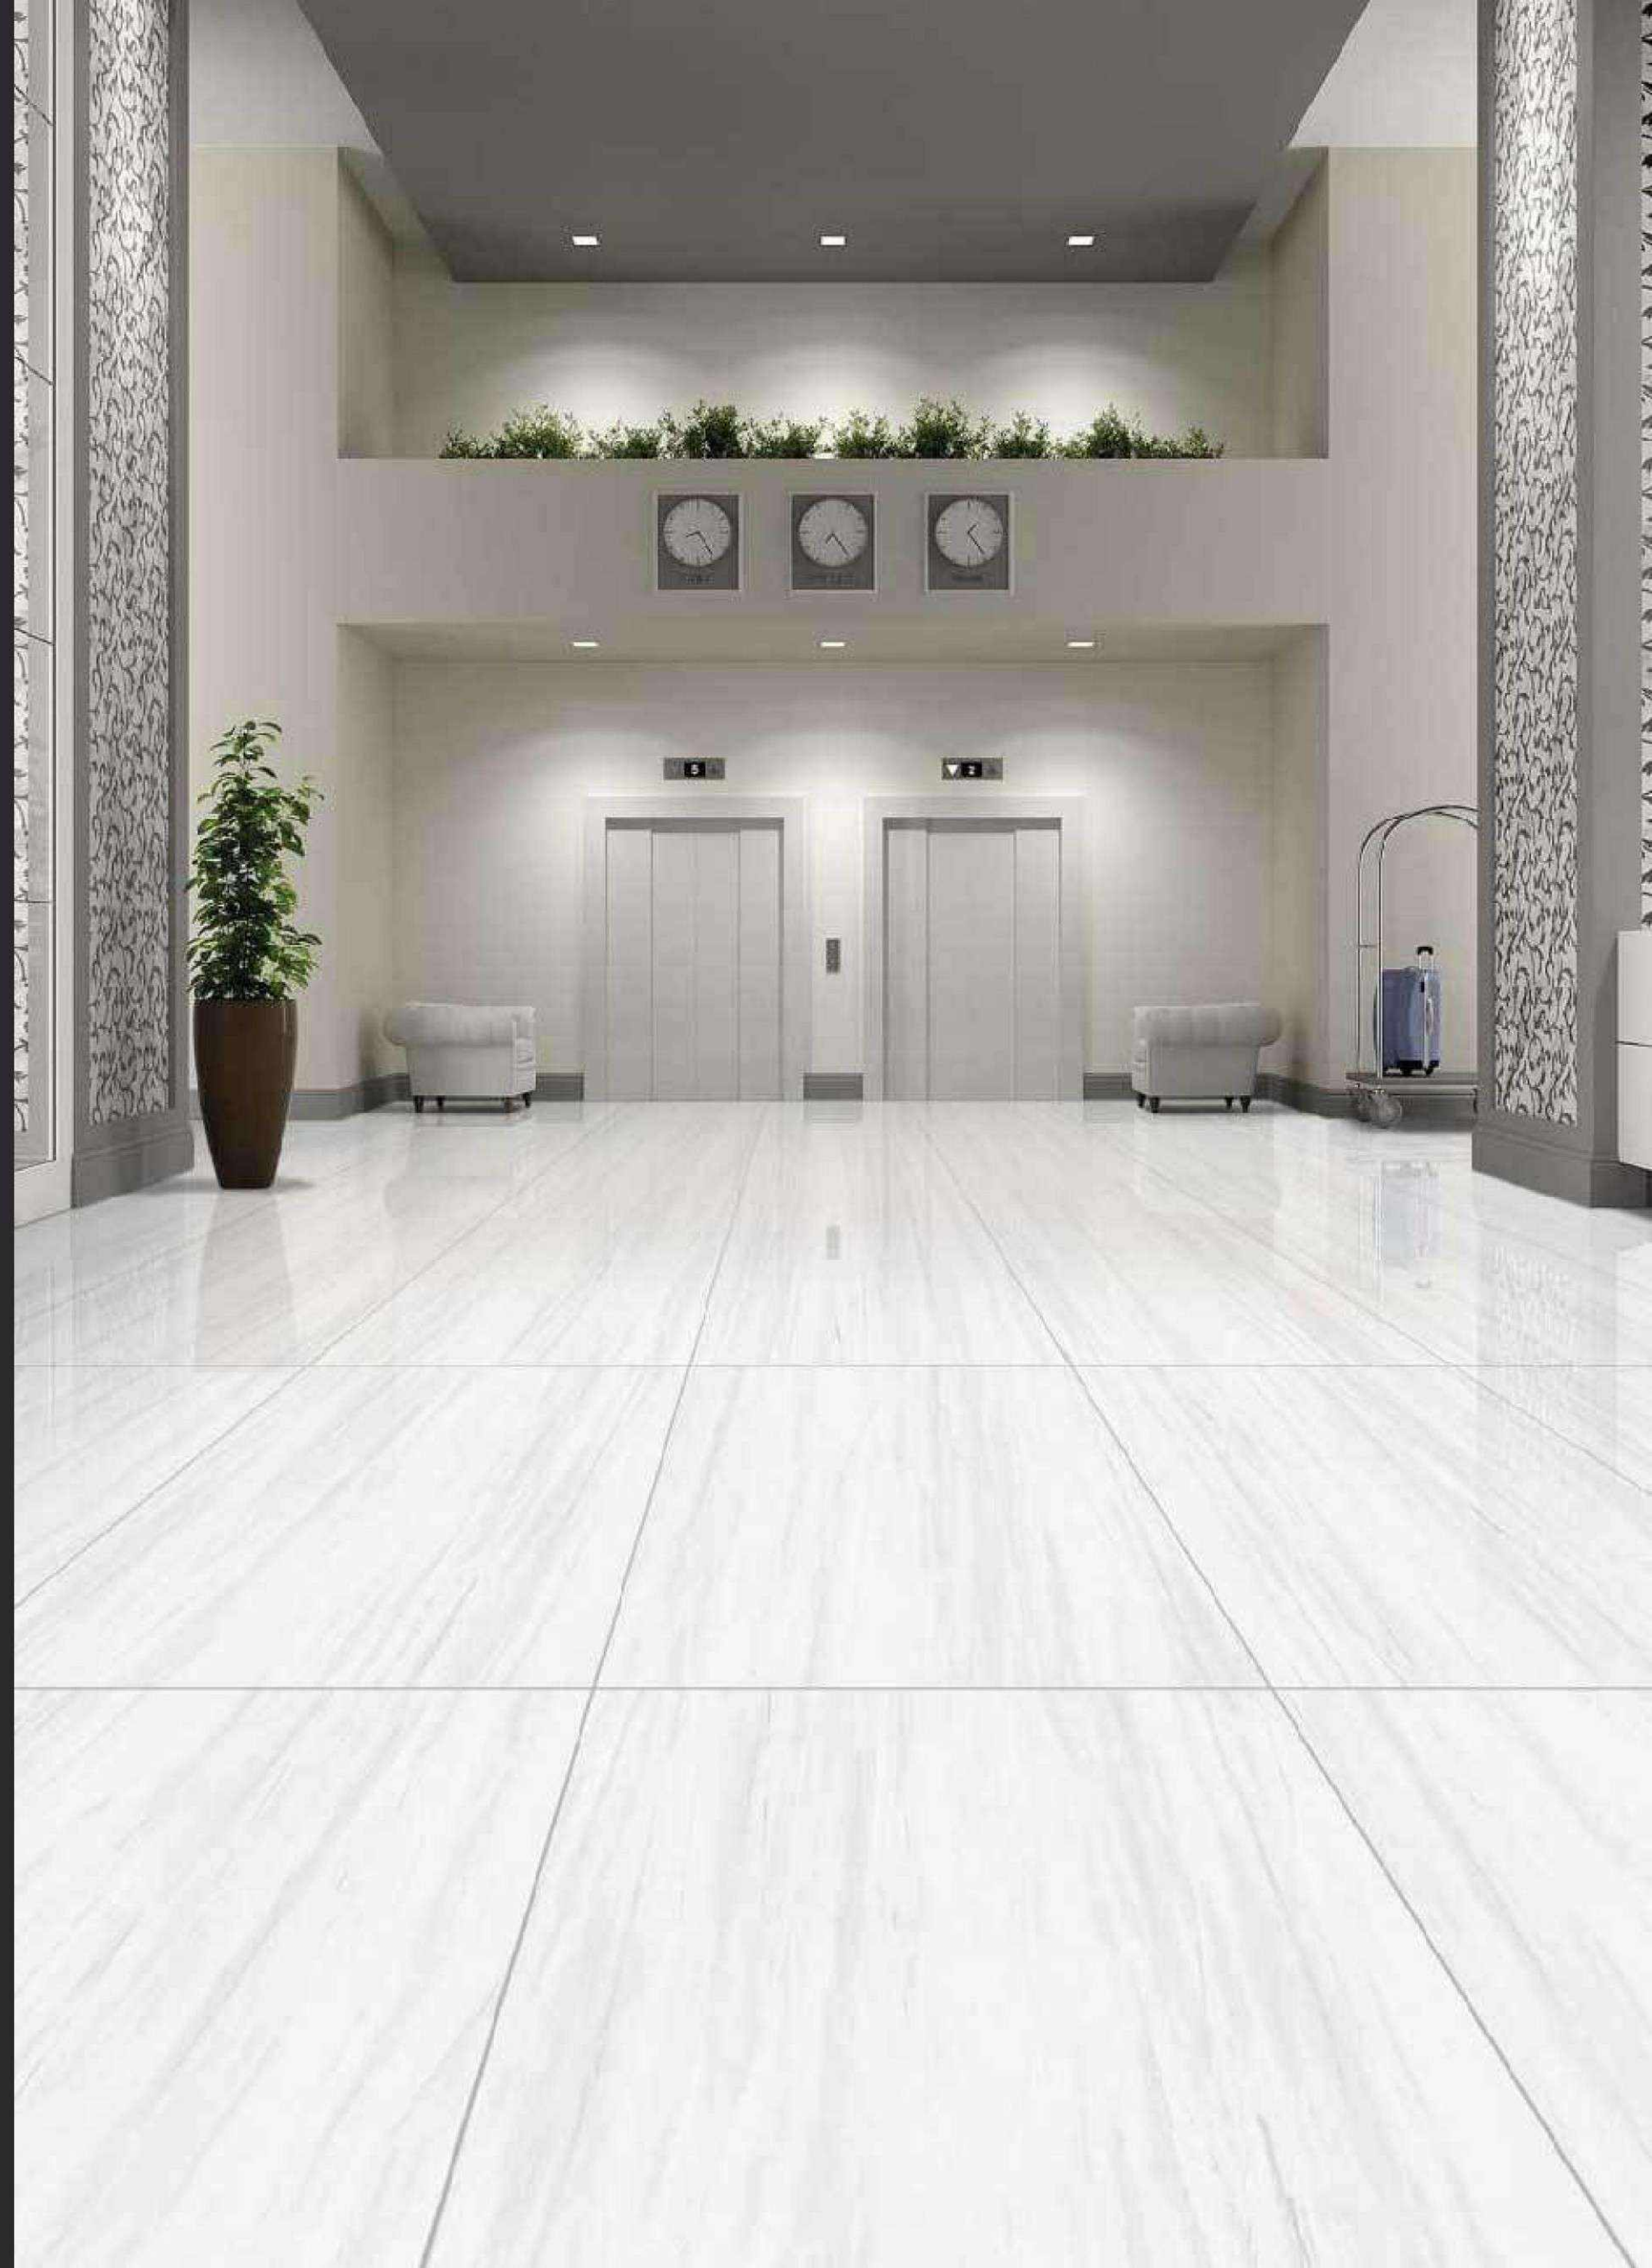

ROSEBERRY

POLISHED
750 x 1500MM

Starry White

RANDOM
EFFECTS

ROSEBERRY

POLISHED
750 x 1500MM

Oro Vanilla

RANDOM
EFFECTS