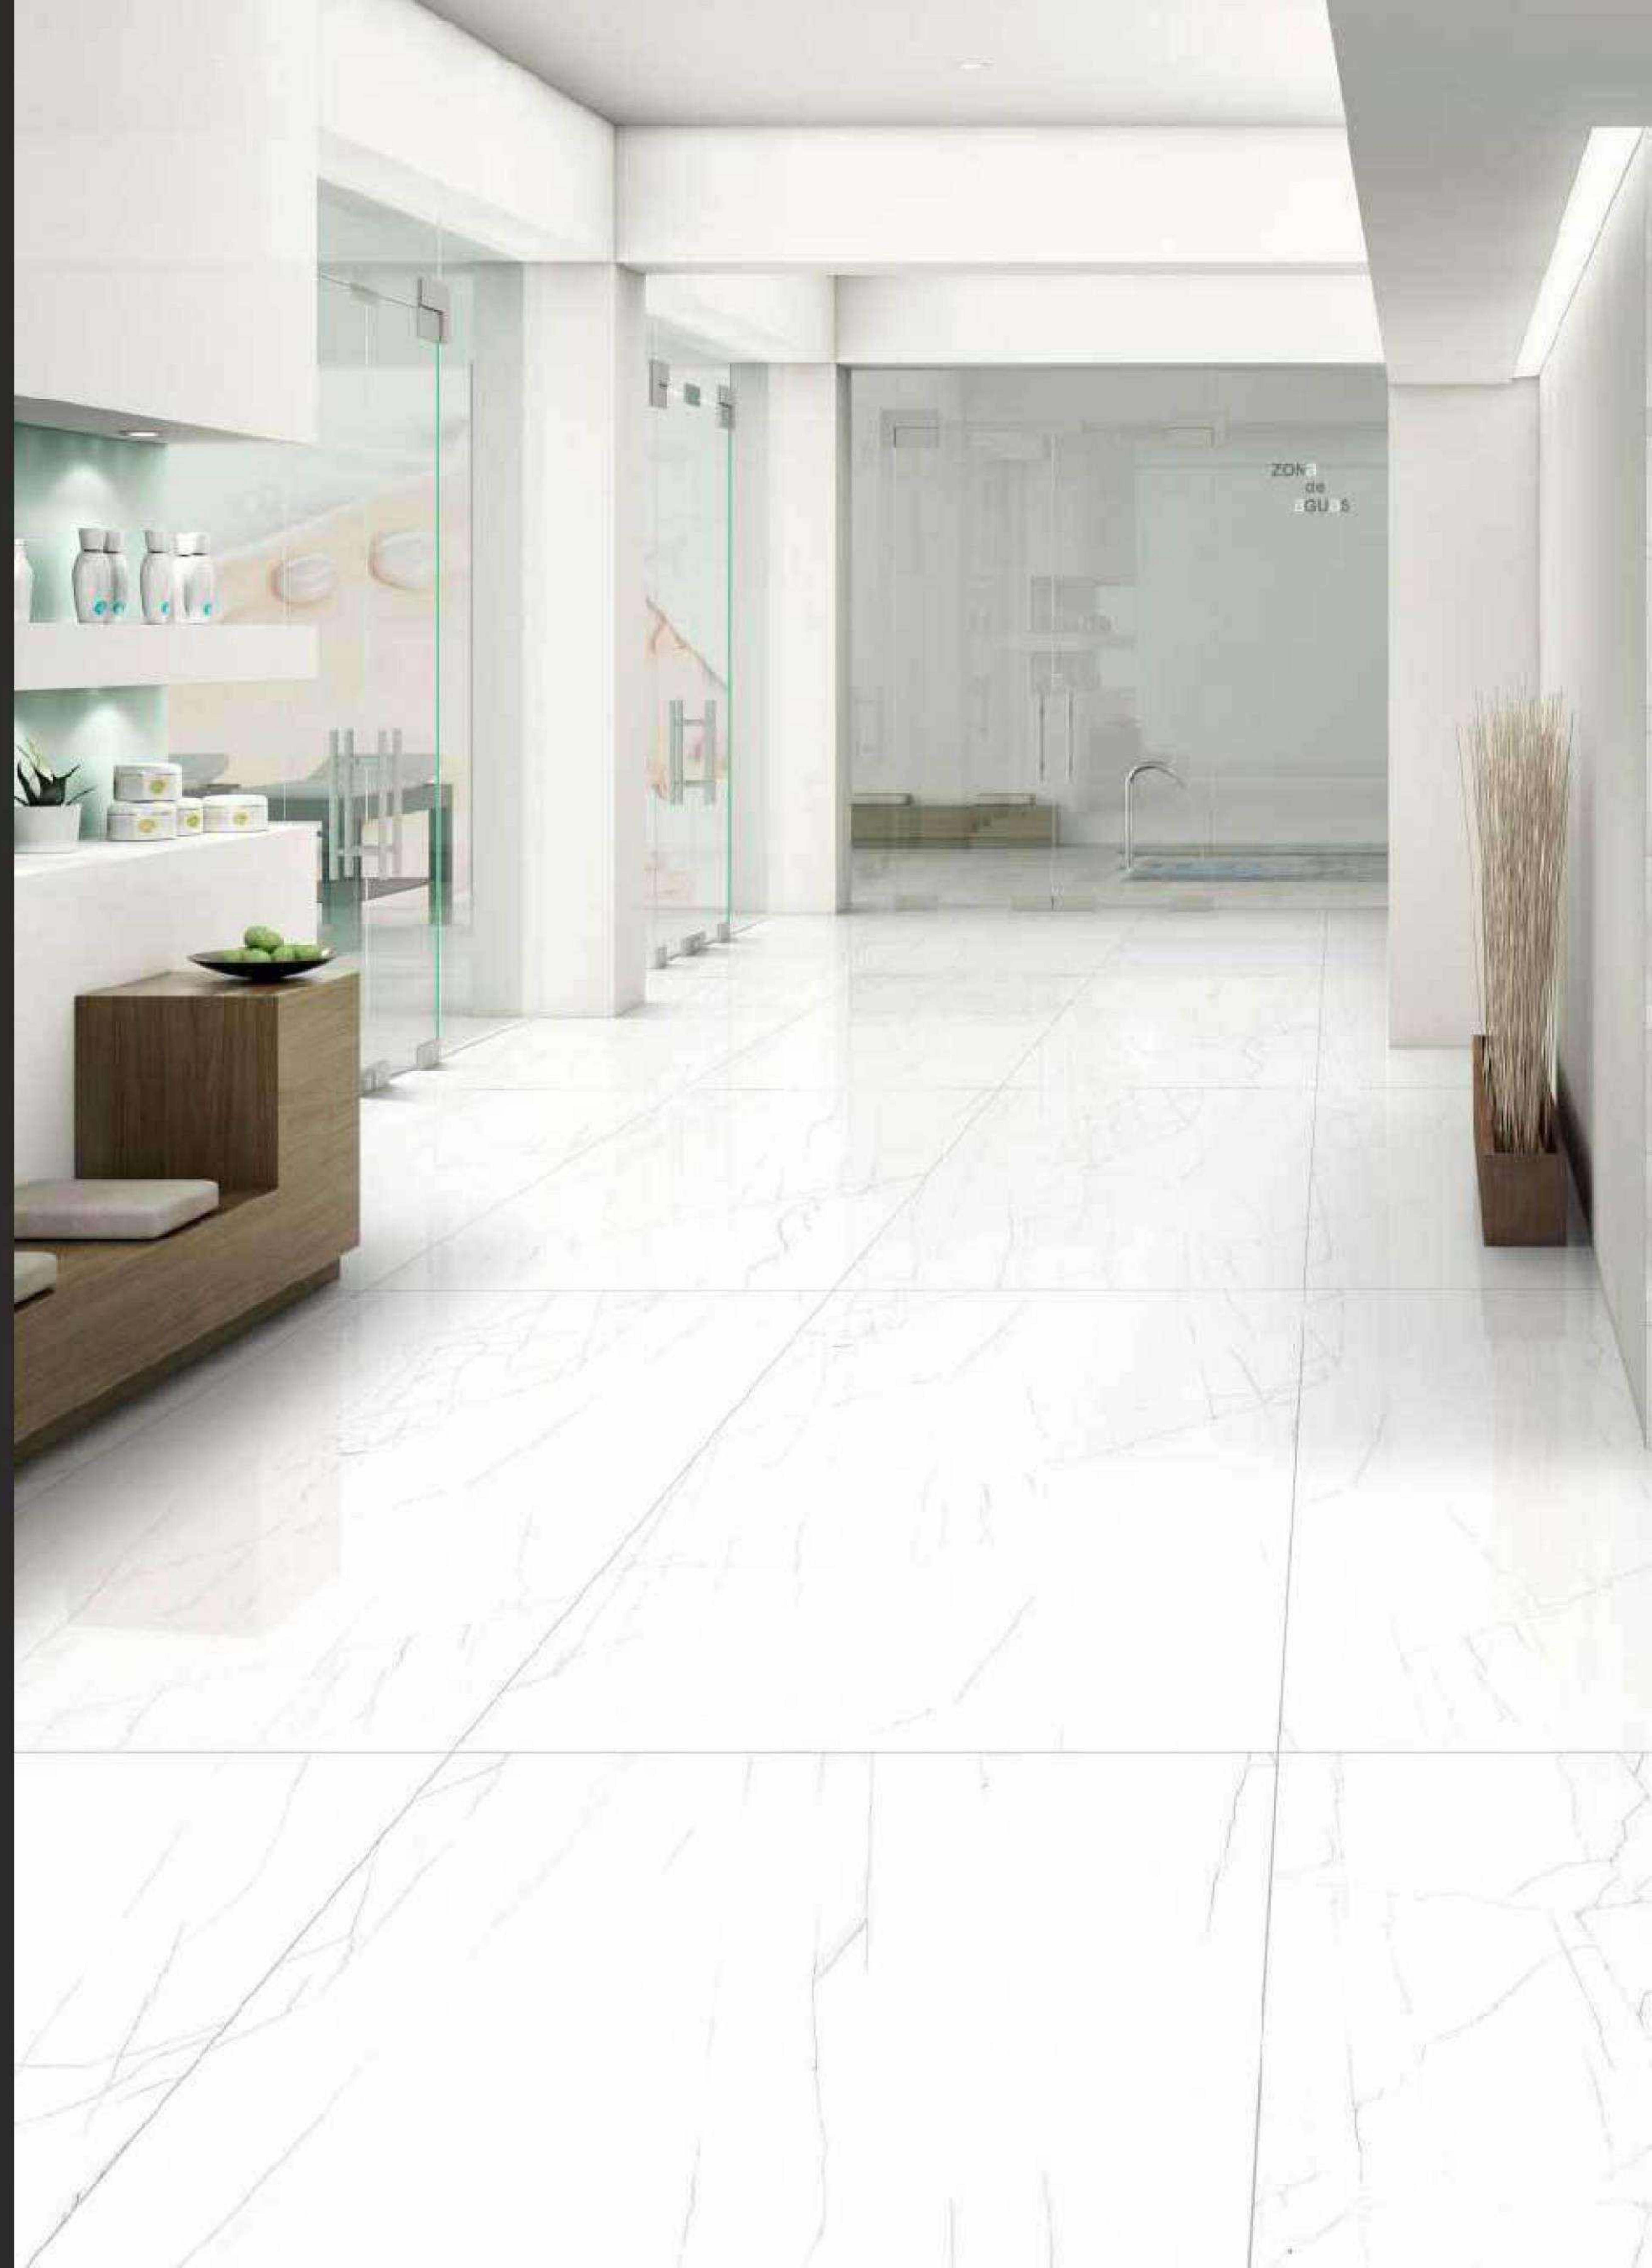

ROSEBERRY

POLISHED
750 x 1500MM

Alaska

RANDOM
EFFECTS

ROSEBERRY

POLISHED
750 x 1500MM

Renoir Grey

RANDOM
EFFECTS