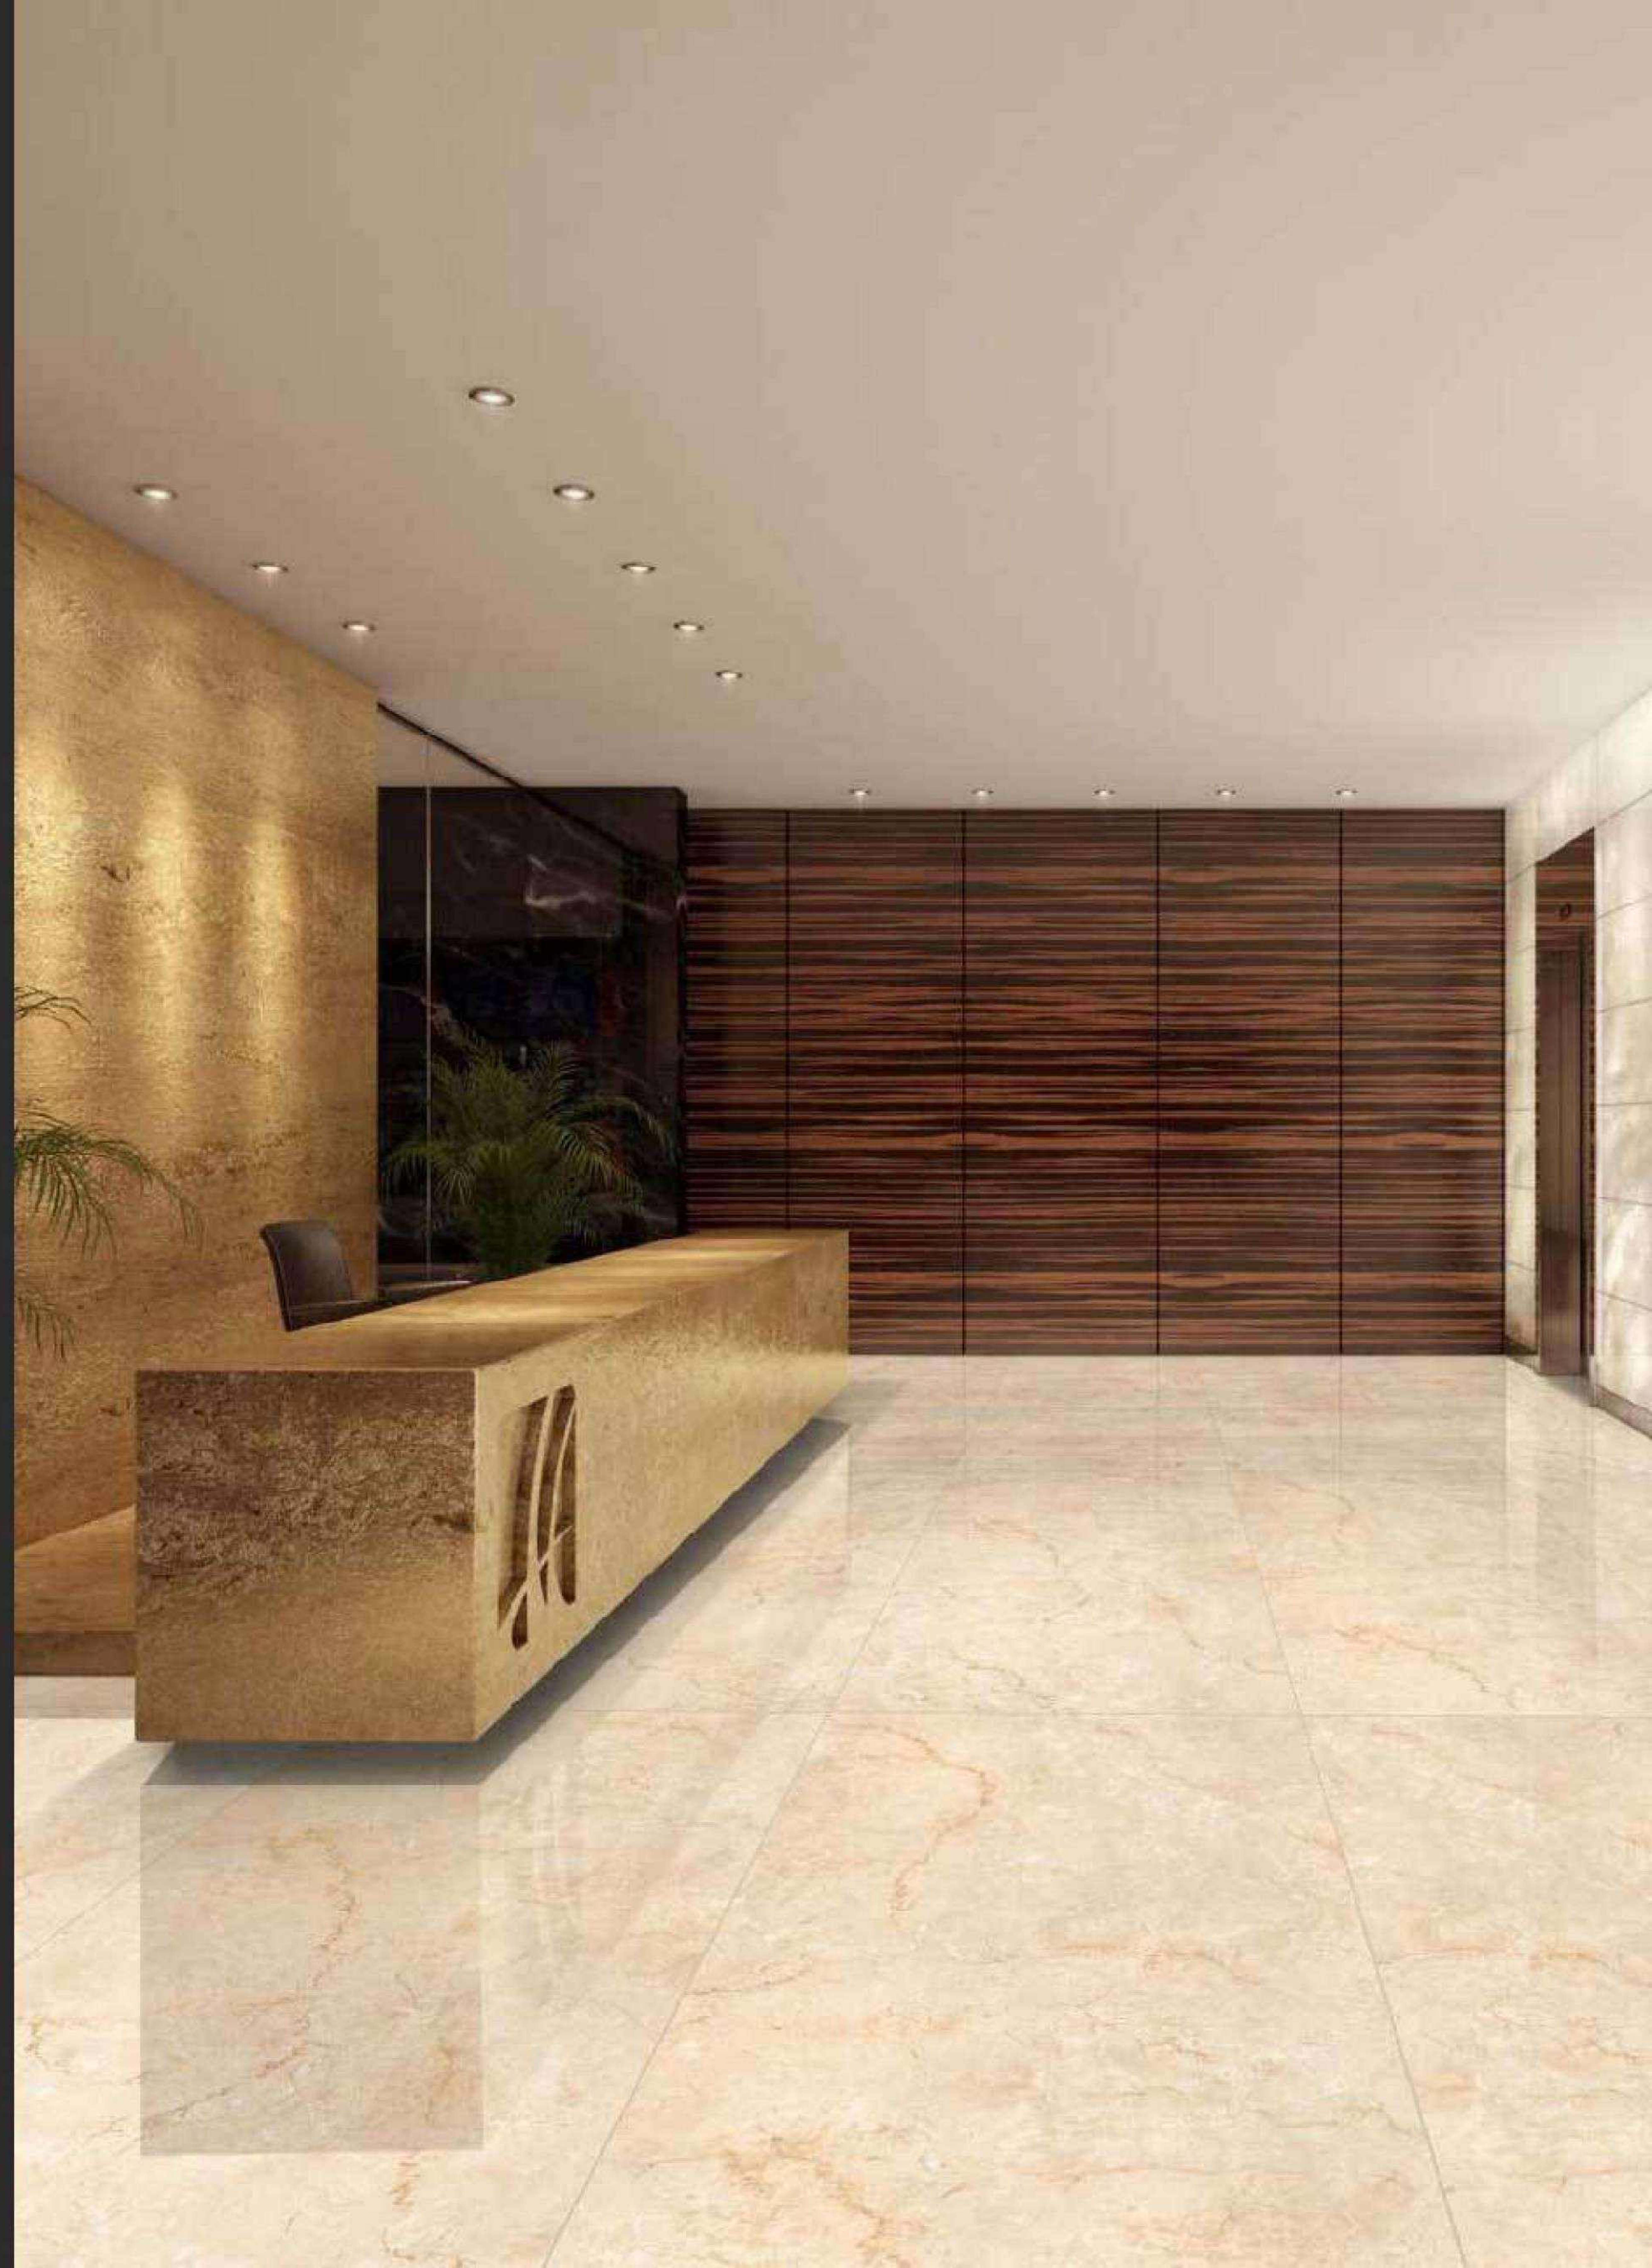

ROSEBERRY

POLISHED
750 x 1500MM

Primo Travertino Beige

RANDOM
EFFECTS

ROSEBERRY

POLISHED
750 x 1500MM

Botticino Anticato

RANDOM
EFFECTS