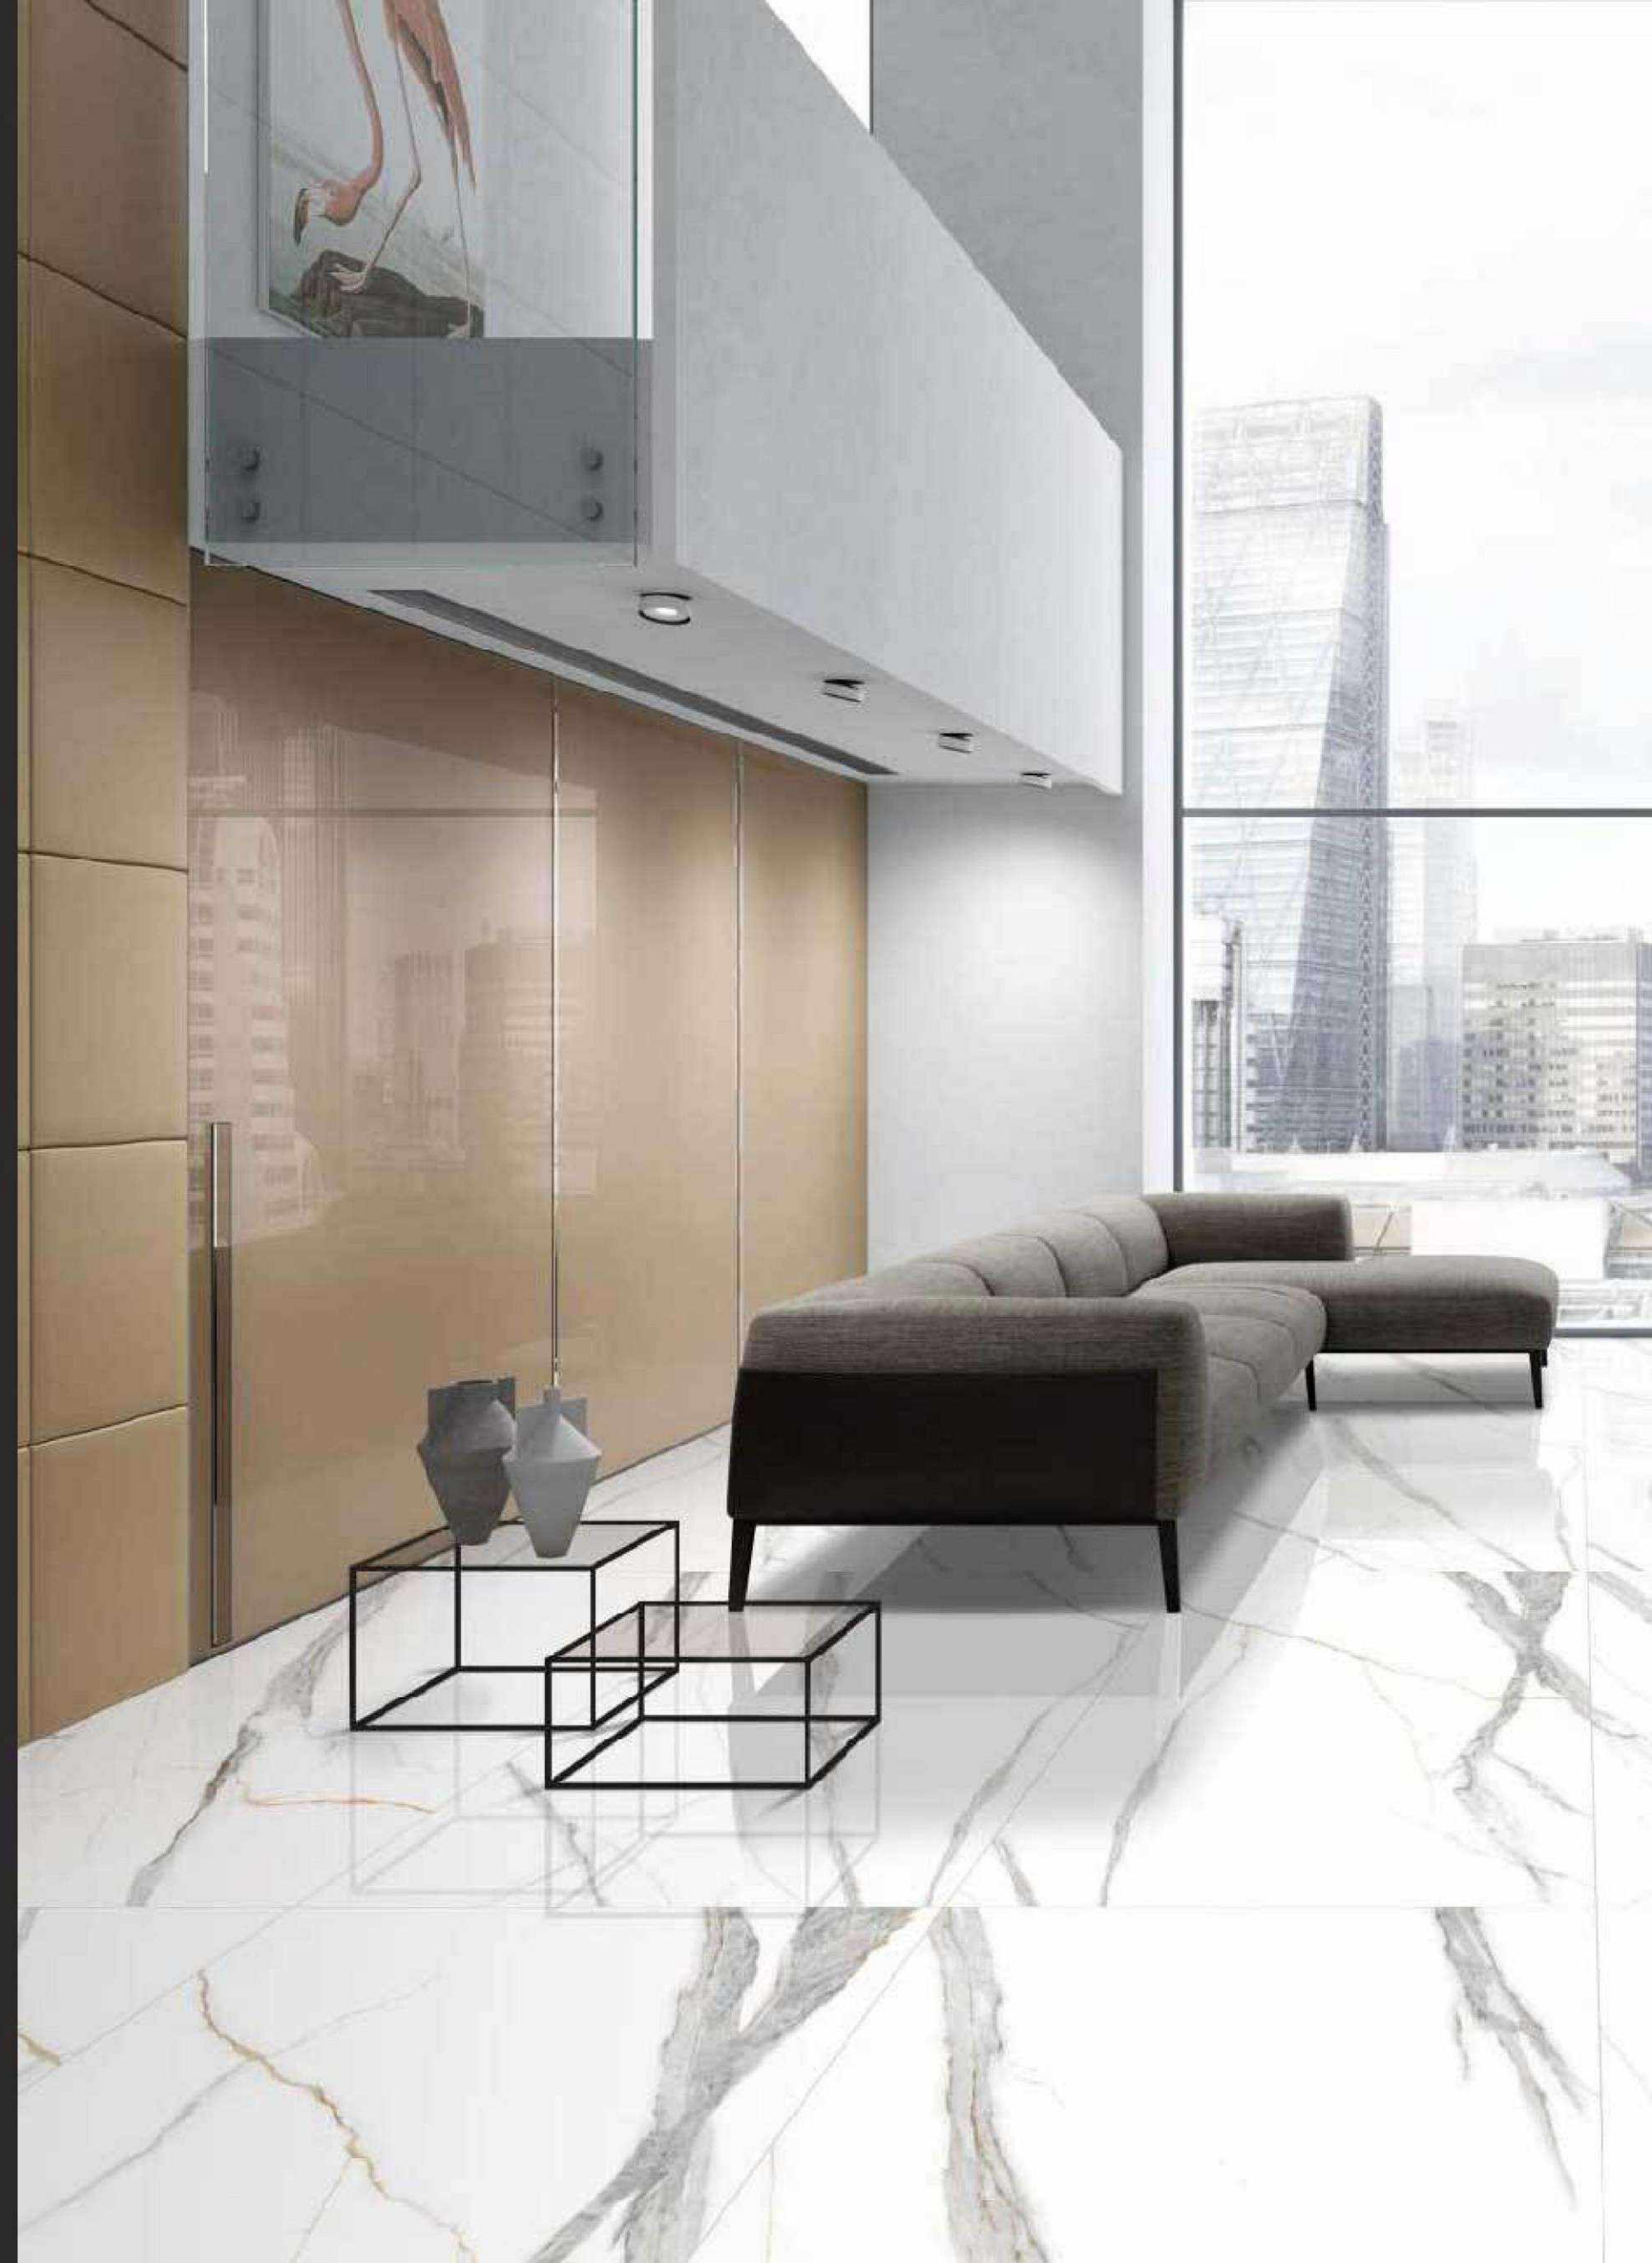

ROSEBERRY

POLISHED
750 x 1500MM

Carara Silk

RANDOM
EFFECTS

ROSEBERRY

POLISHED
750 x 1500MM

Dynamic Satuario

RANDOM
EFFECTS