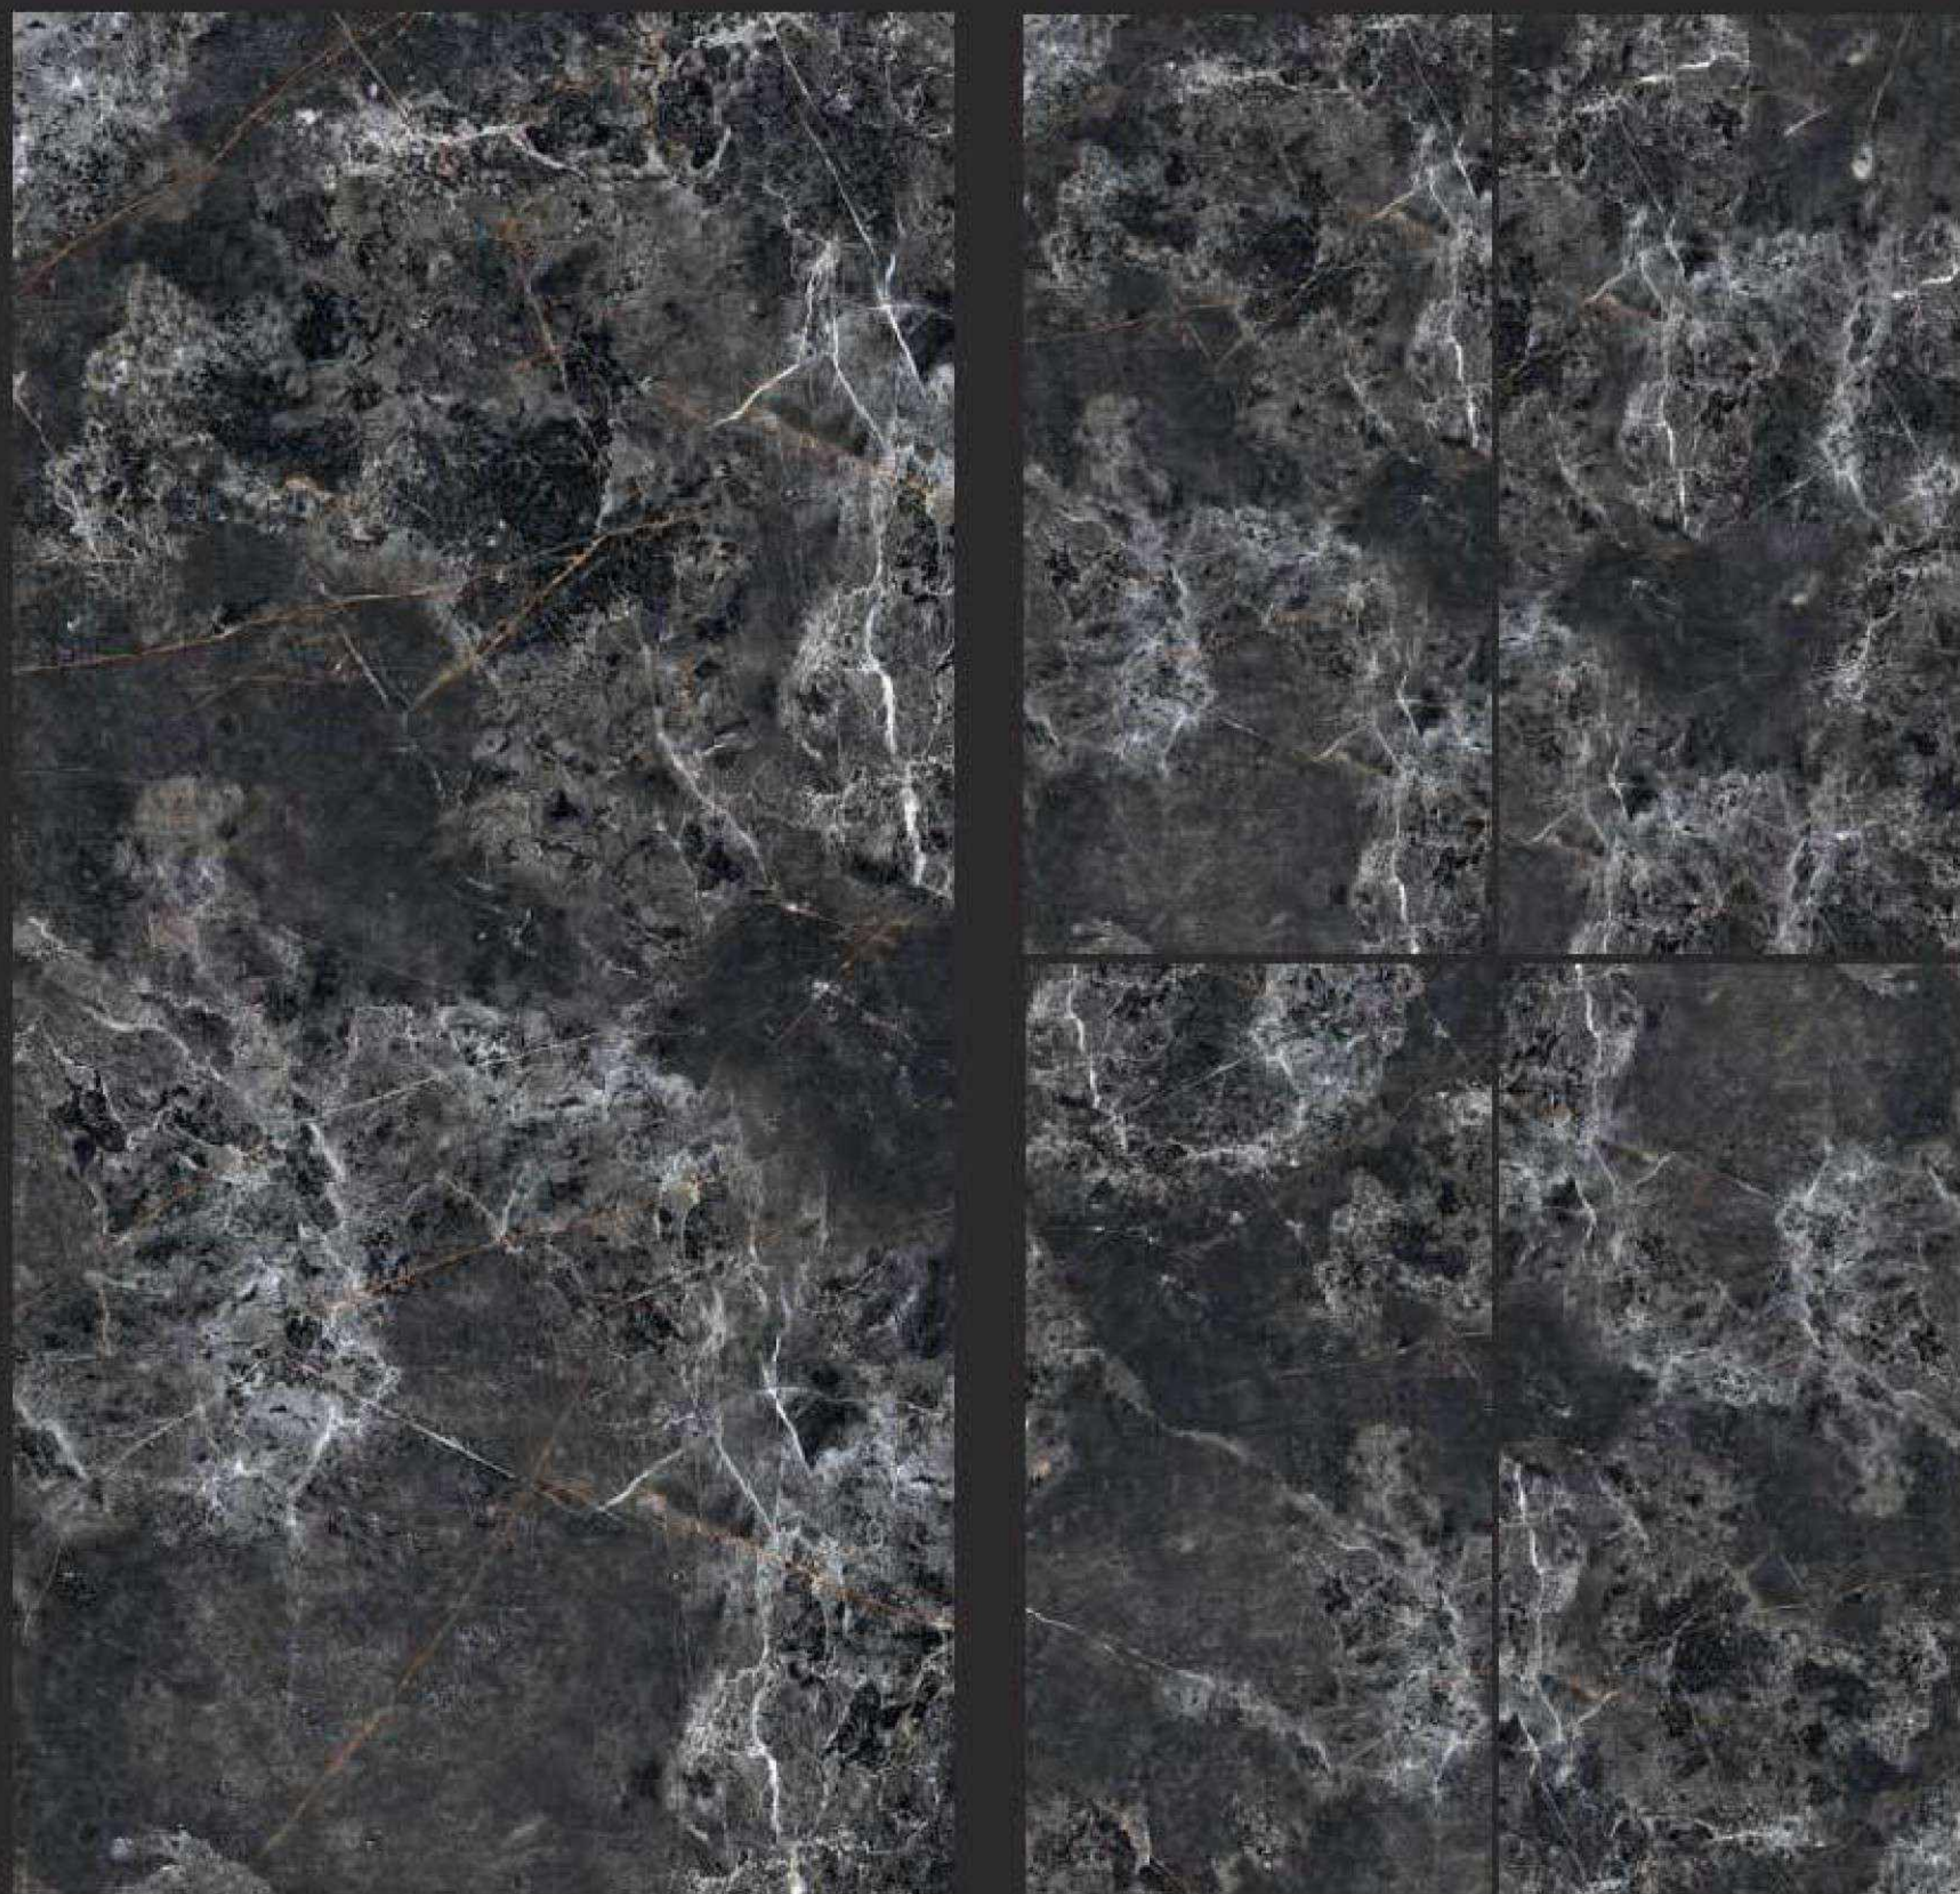

ROSEBERRY

GLAMOUR
750 x 1500MM

Galaxy

RANDOM
EFFECTS