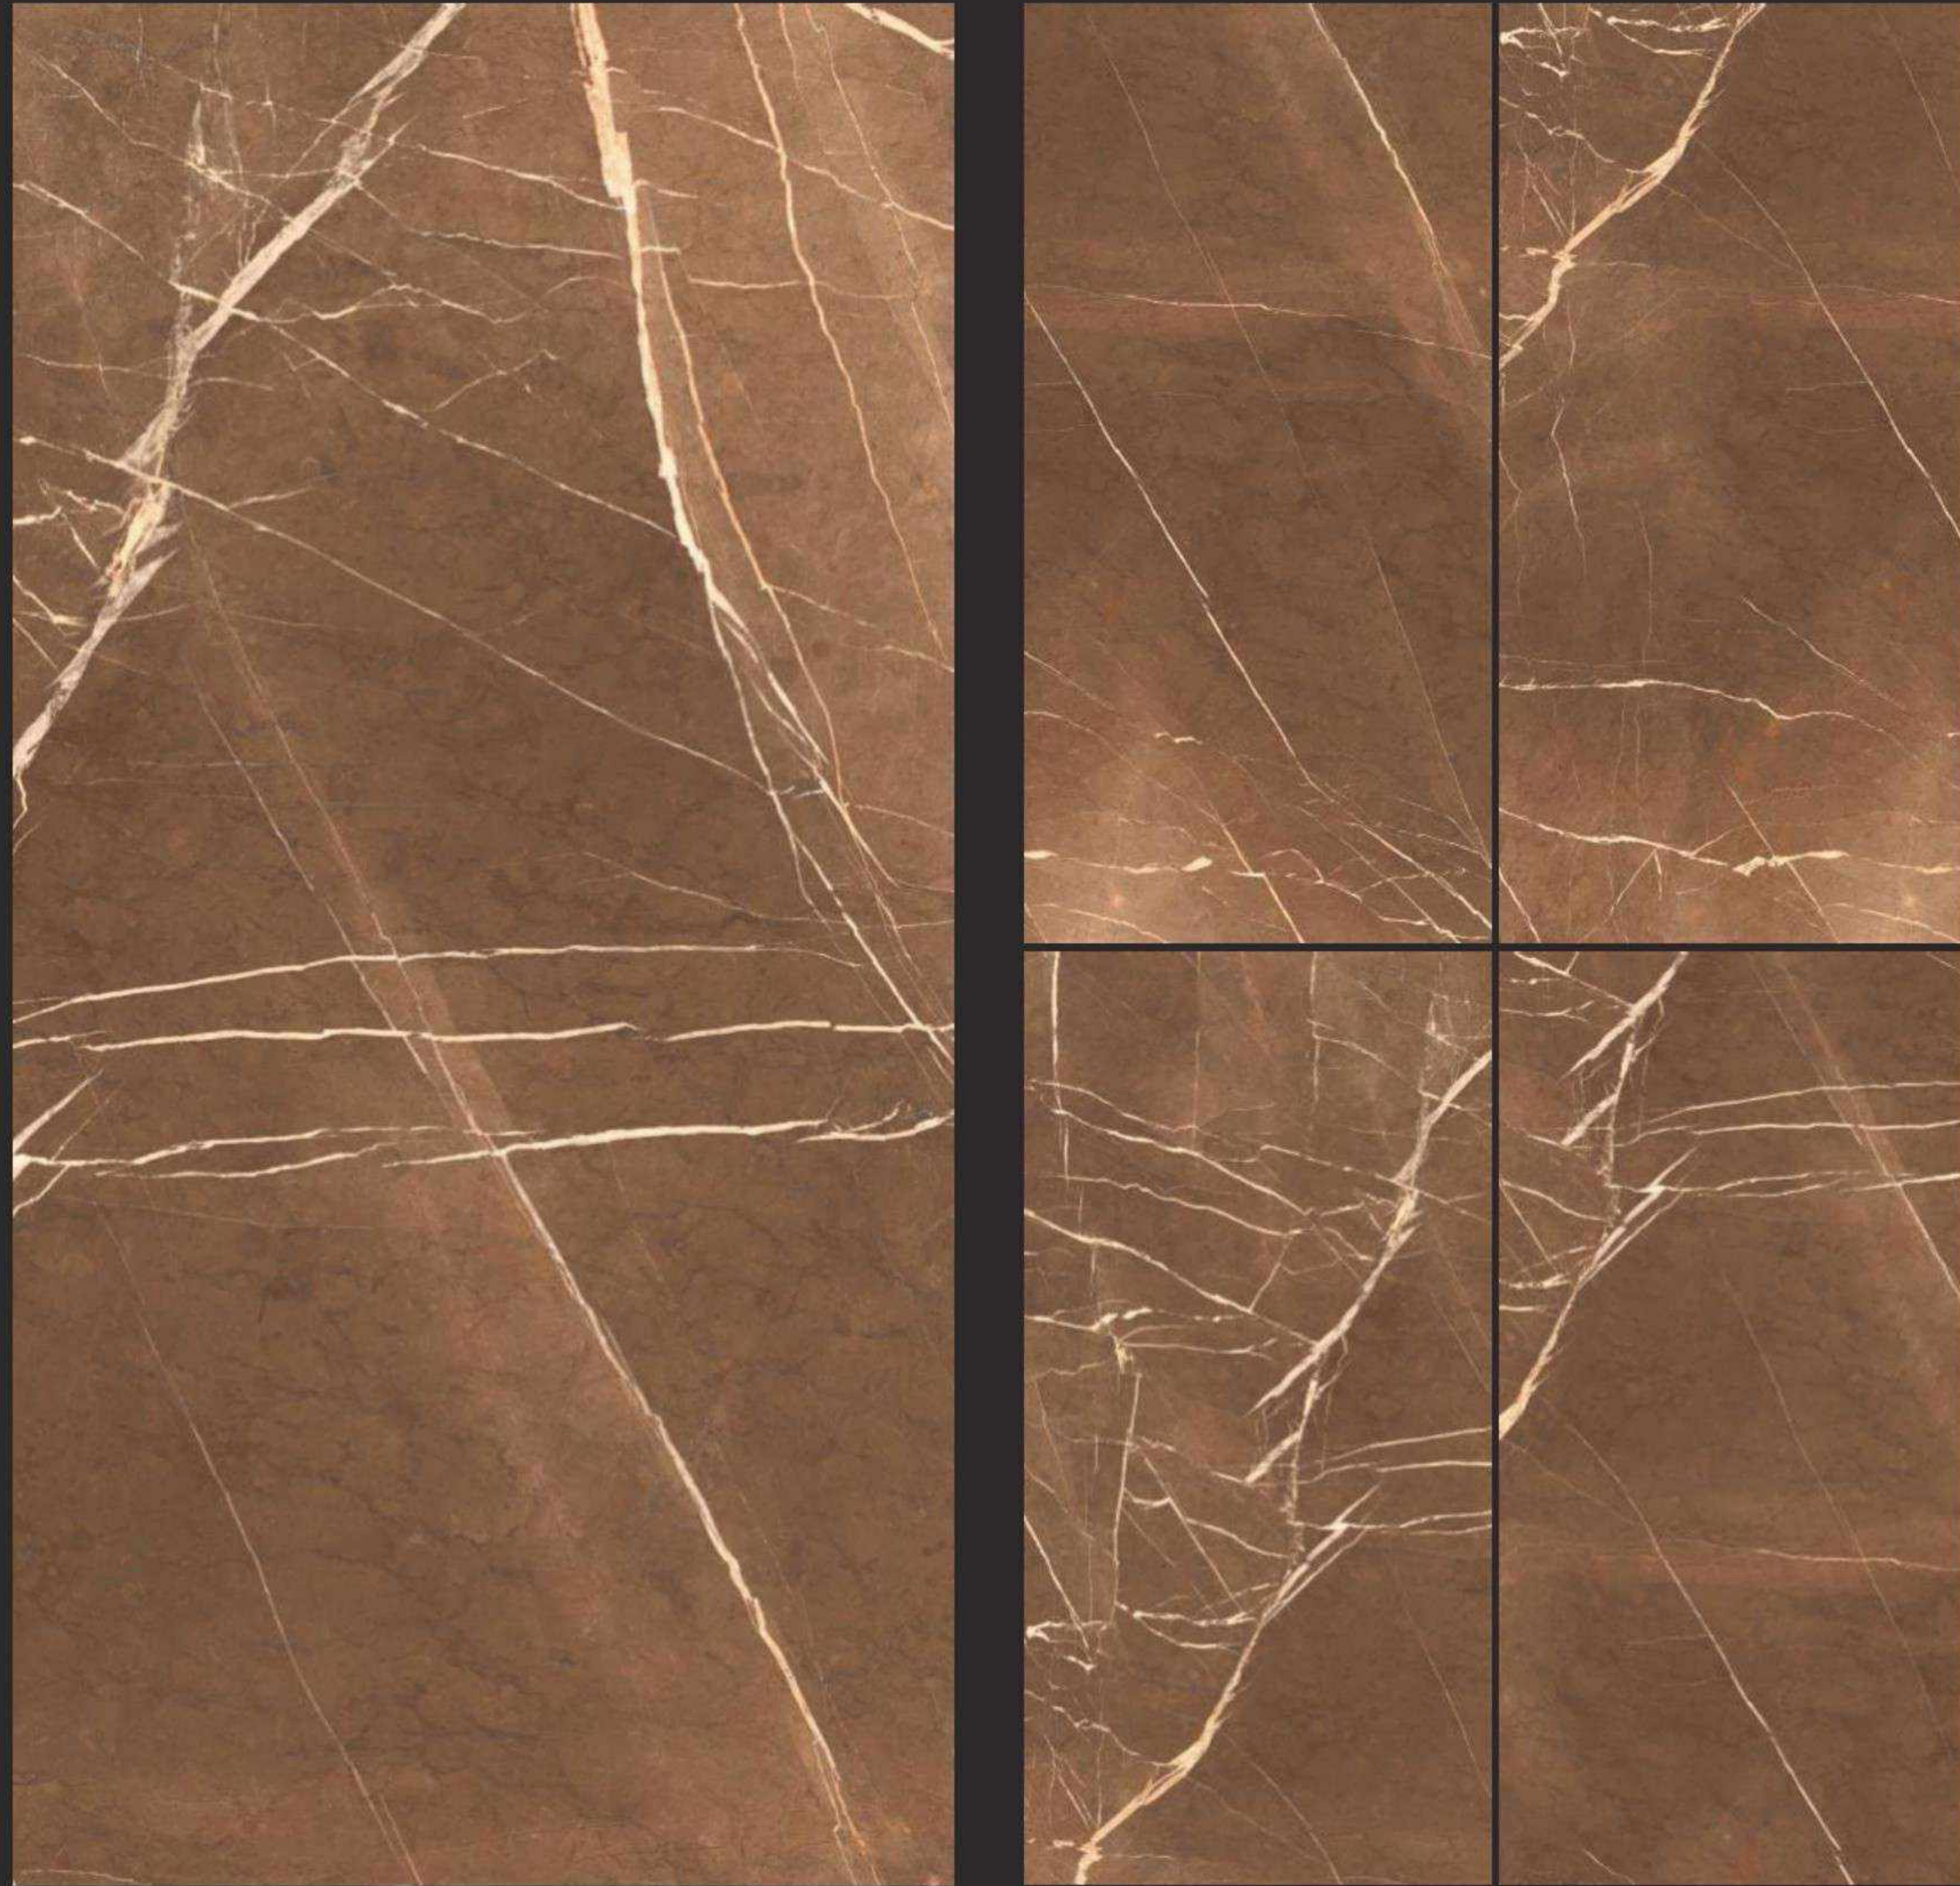

GLAMOUR
750 x 1500MM

E-12145

RANDOM
EFFECTS

ROSEBERRY

GLAMOUR
750 x 1500MM

E-12146

RANDOM
EFFECTS

COLOR BODY / MATT
750 x 1500MM