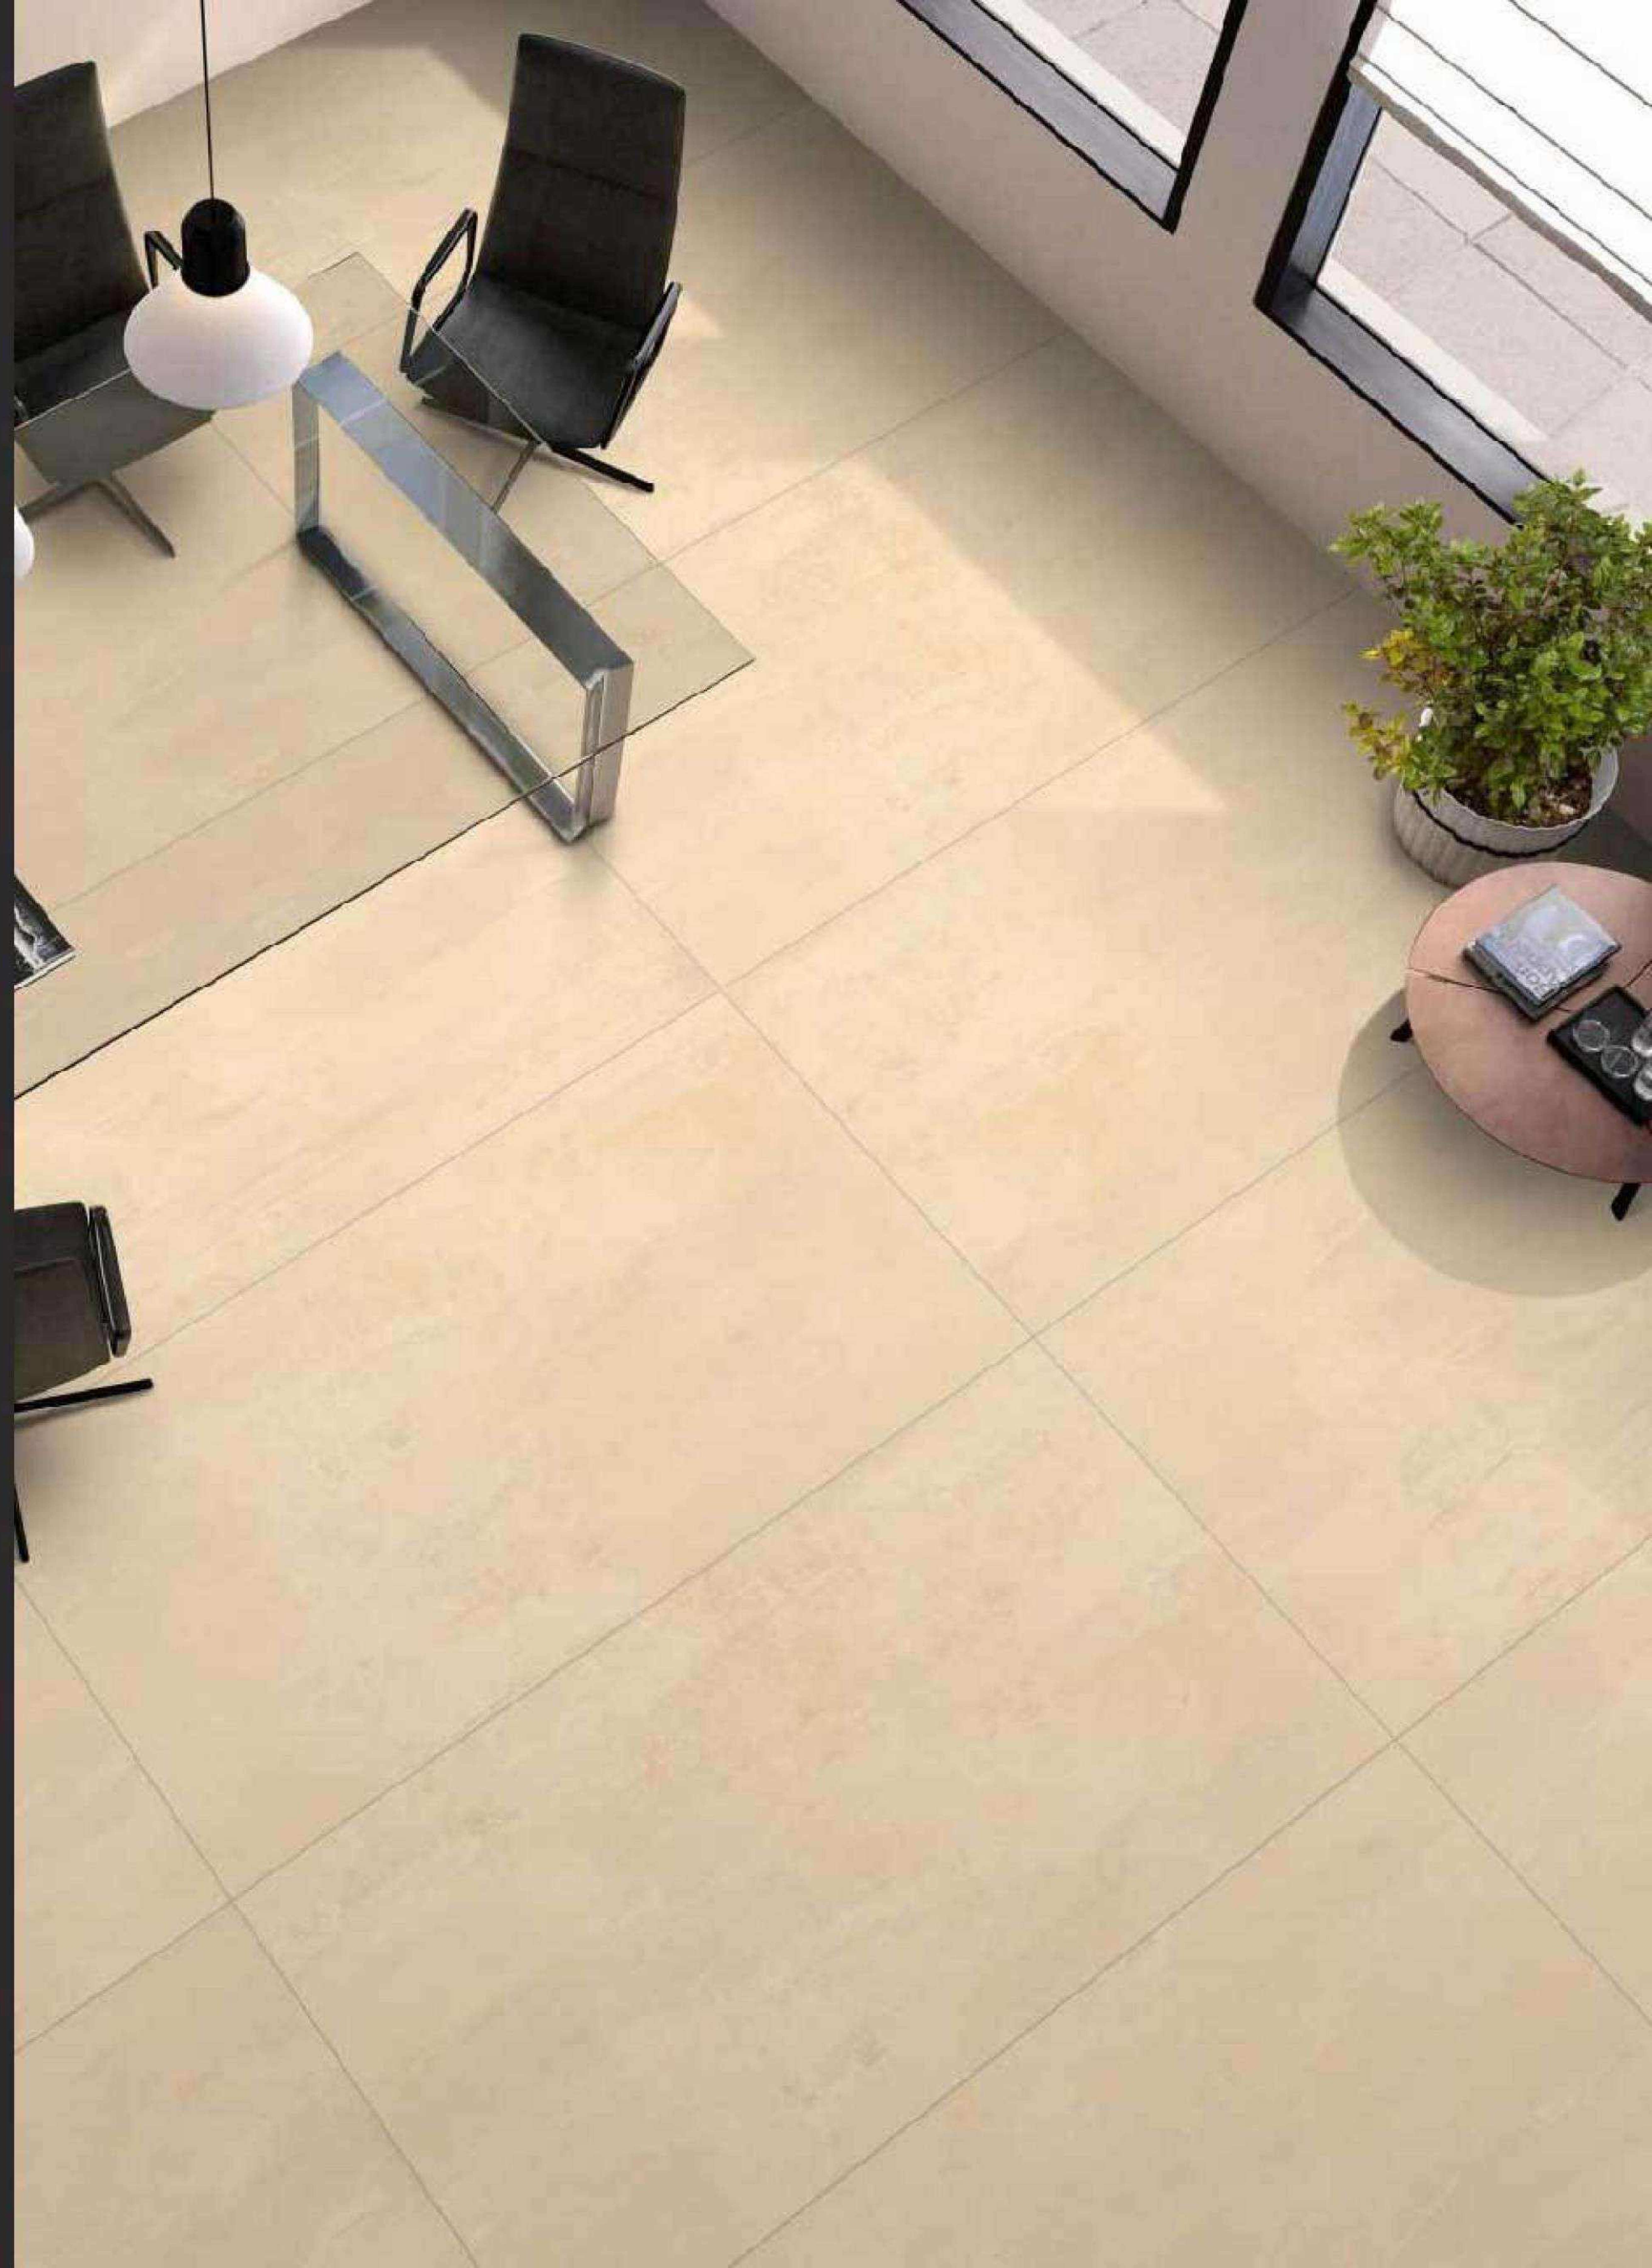

ROSEBERRY

COLOR BODY / MATT
750 x 1500MM

RANDOM
EFFECTS