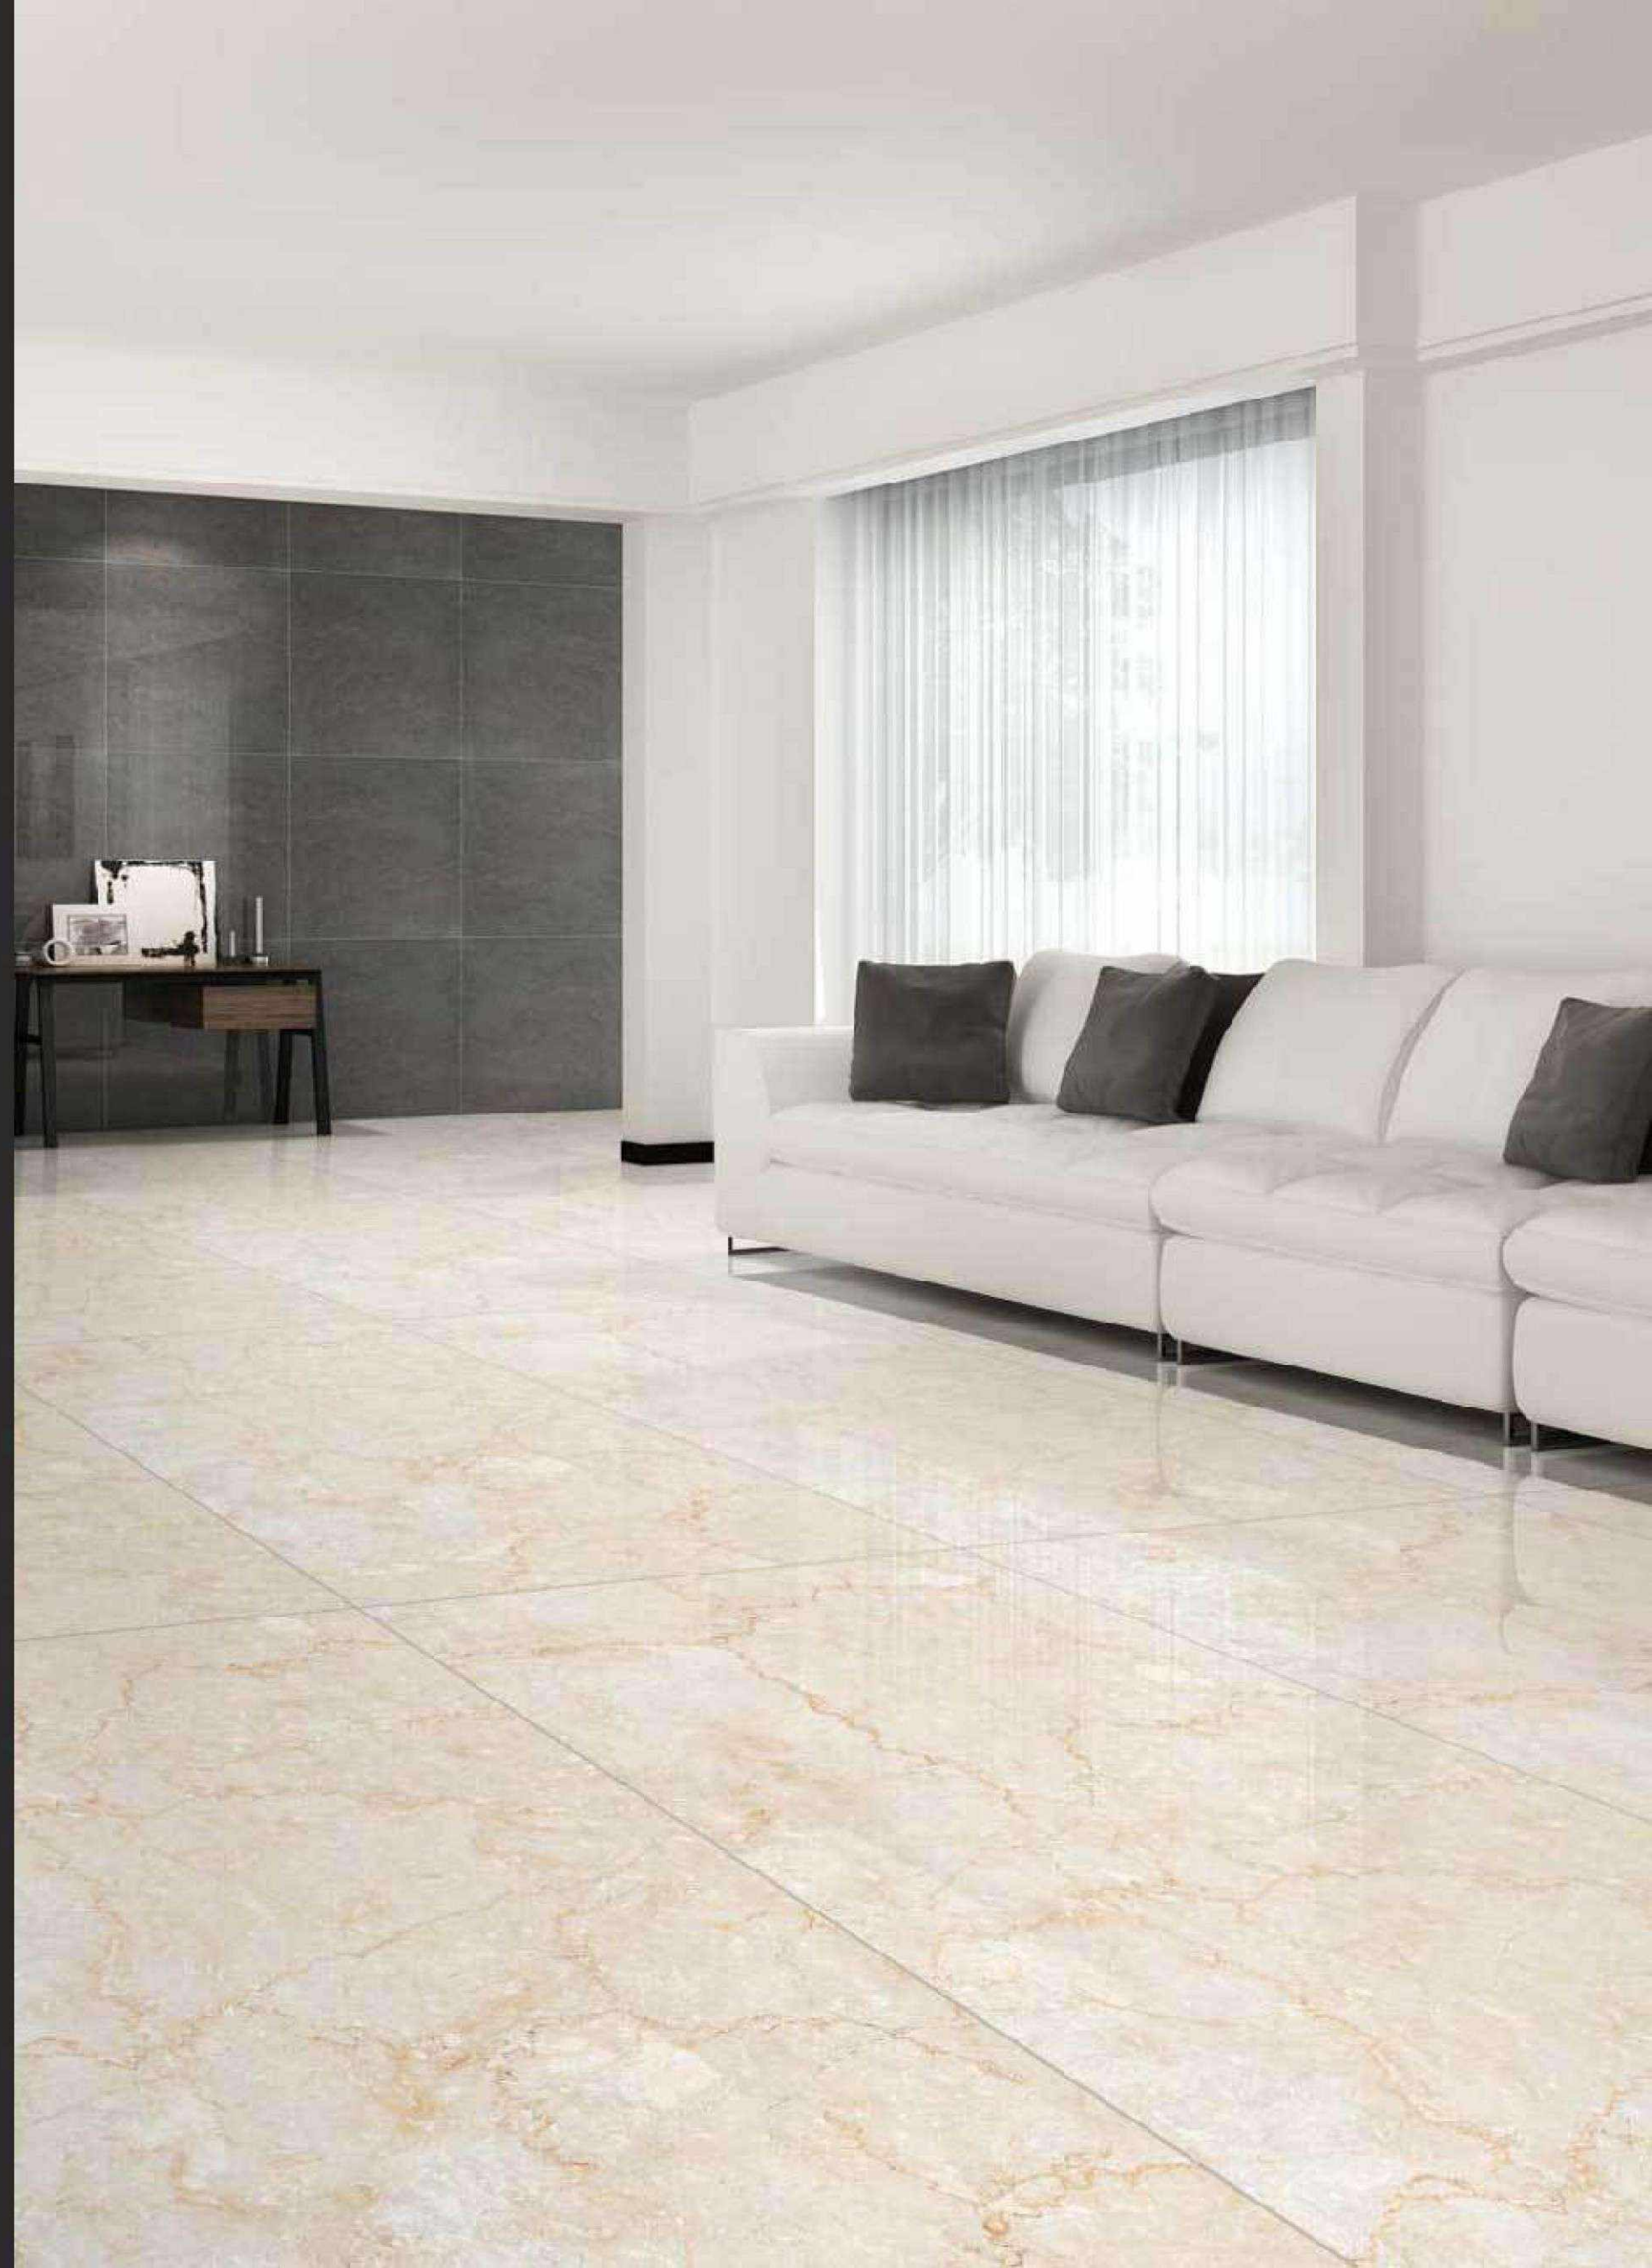

ROSEBERRY

POLISHED
750 x 1500MM

Oracle Beige

RANDOM
EFFECTS

ROSEBERRY

POLISHED
750 x 1500MM

Dolce Beige

RANDOM
EFFECTS