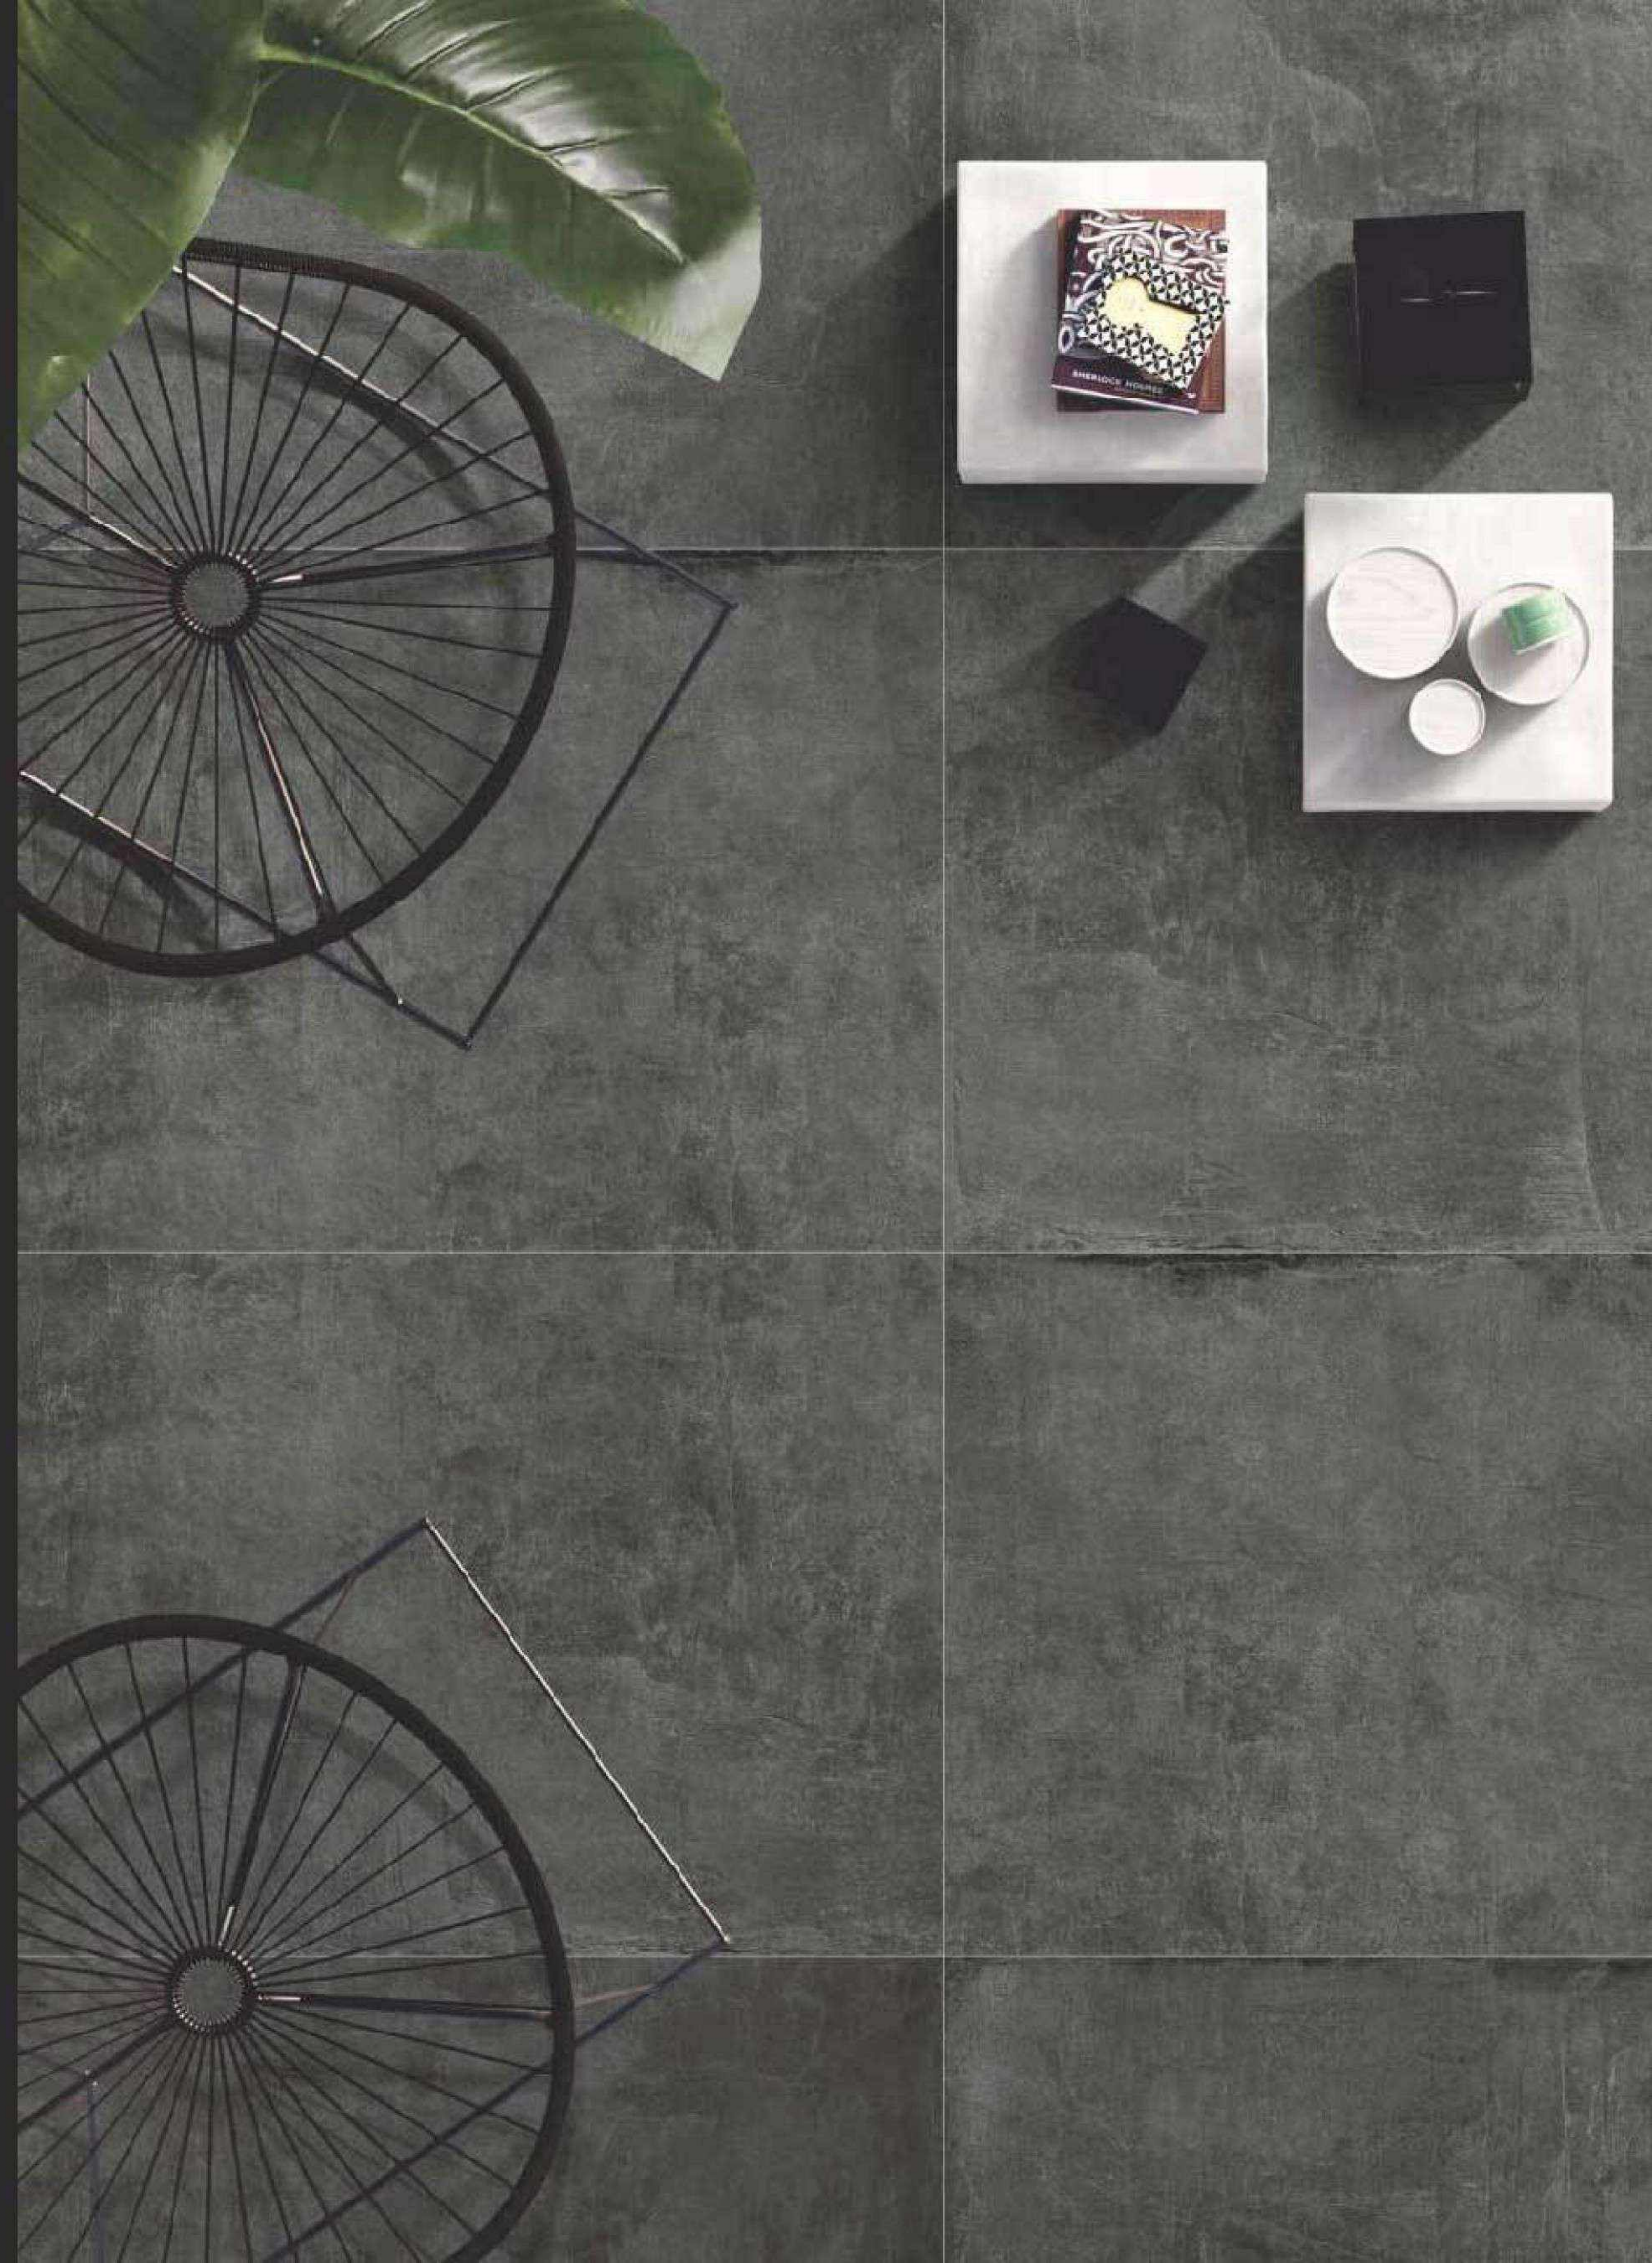

ROSEBERRY

COLOR BODY / MATT
750 x 1500MM

RANDOM
EFFECTS