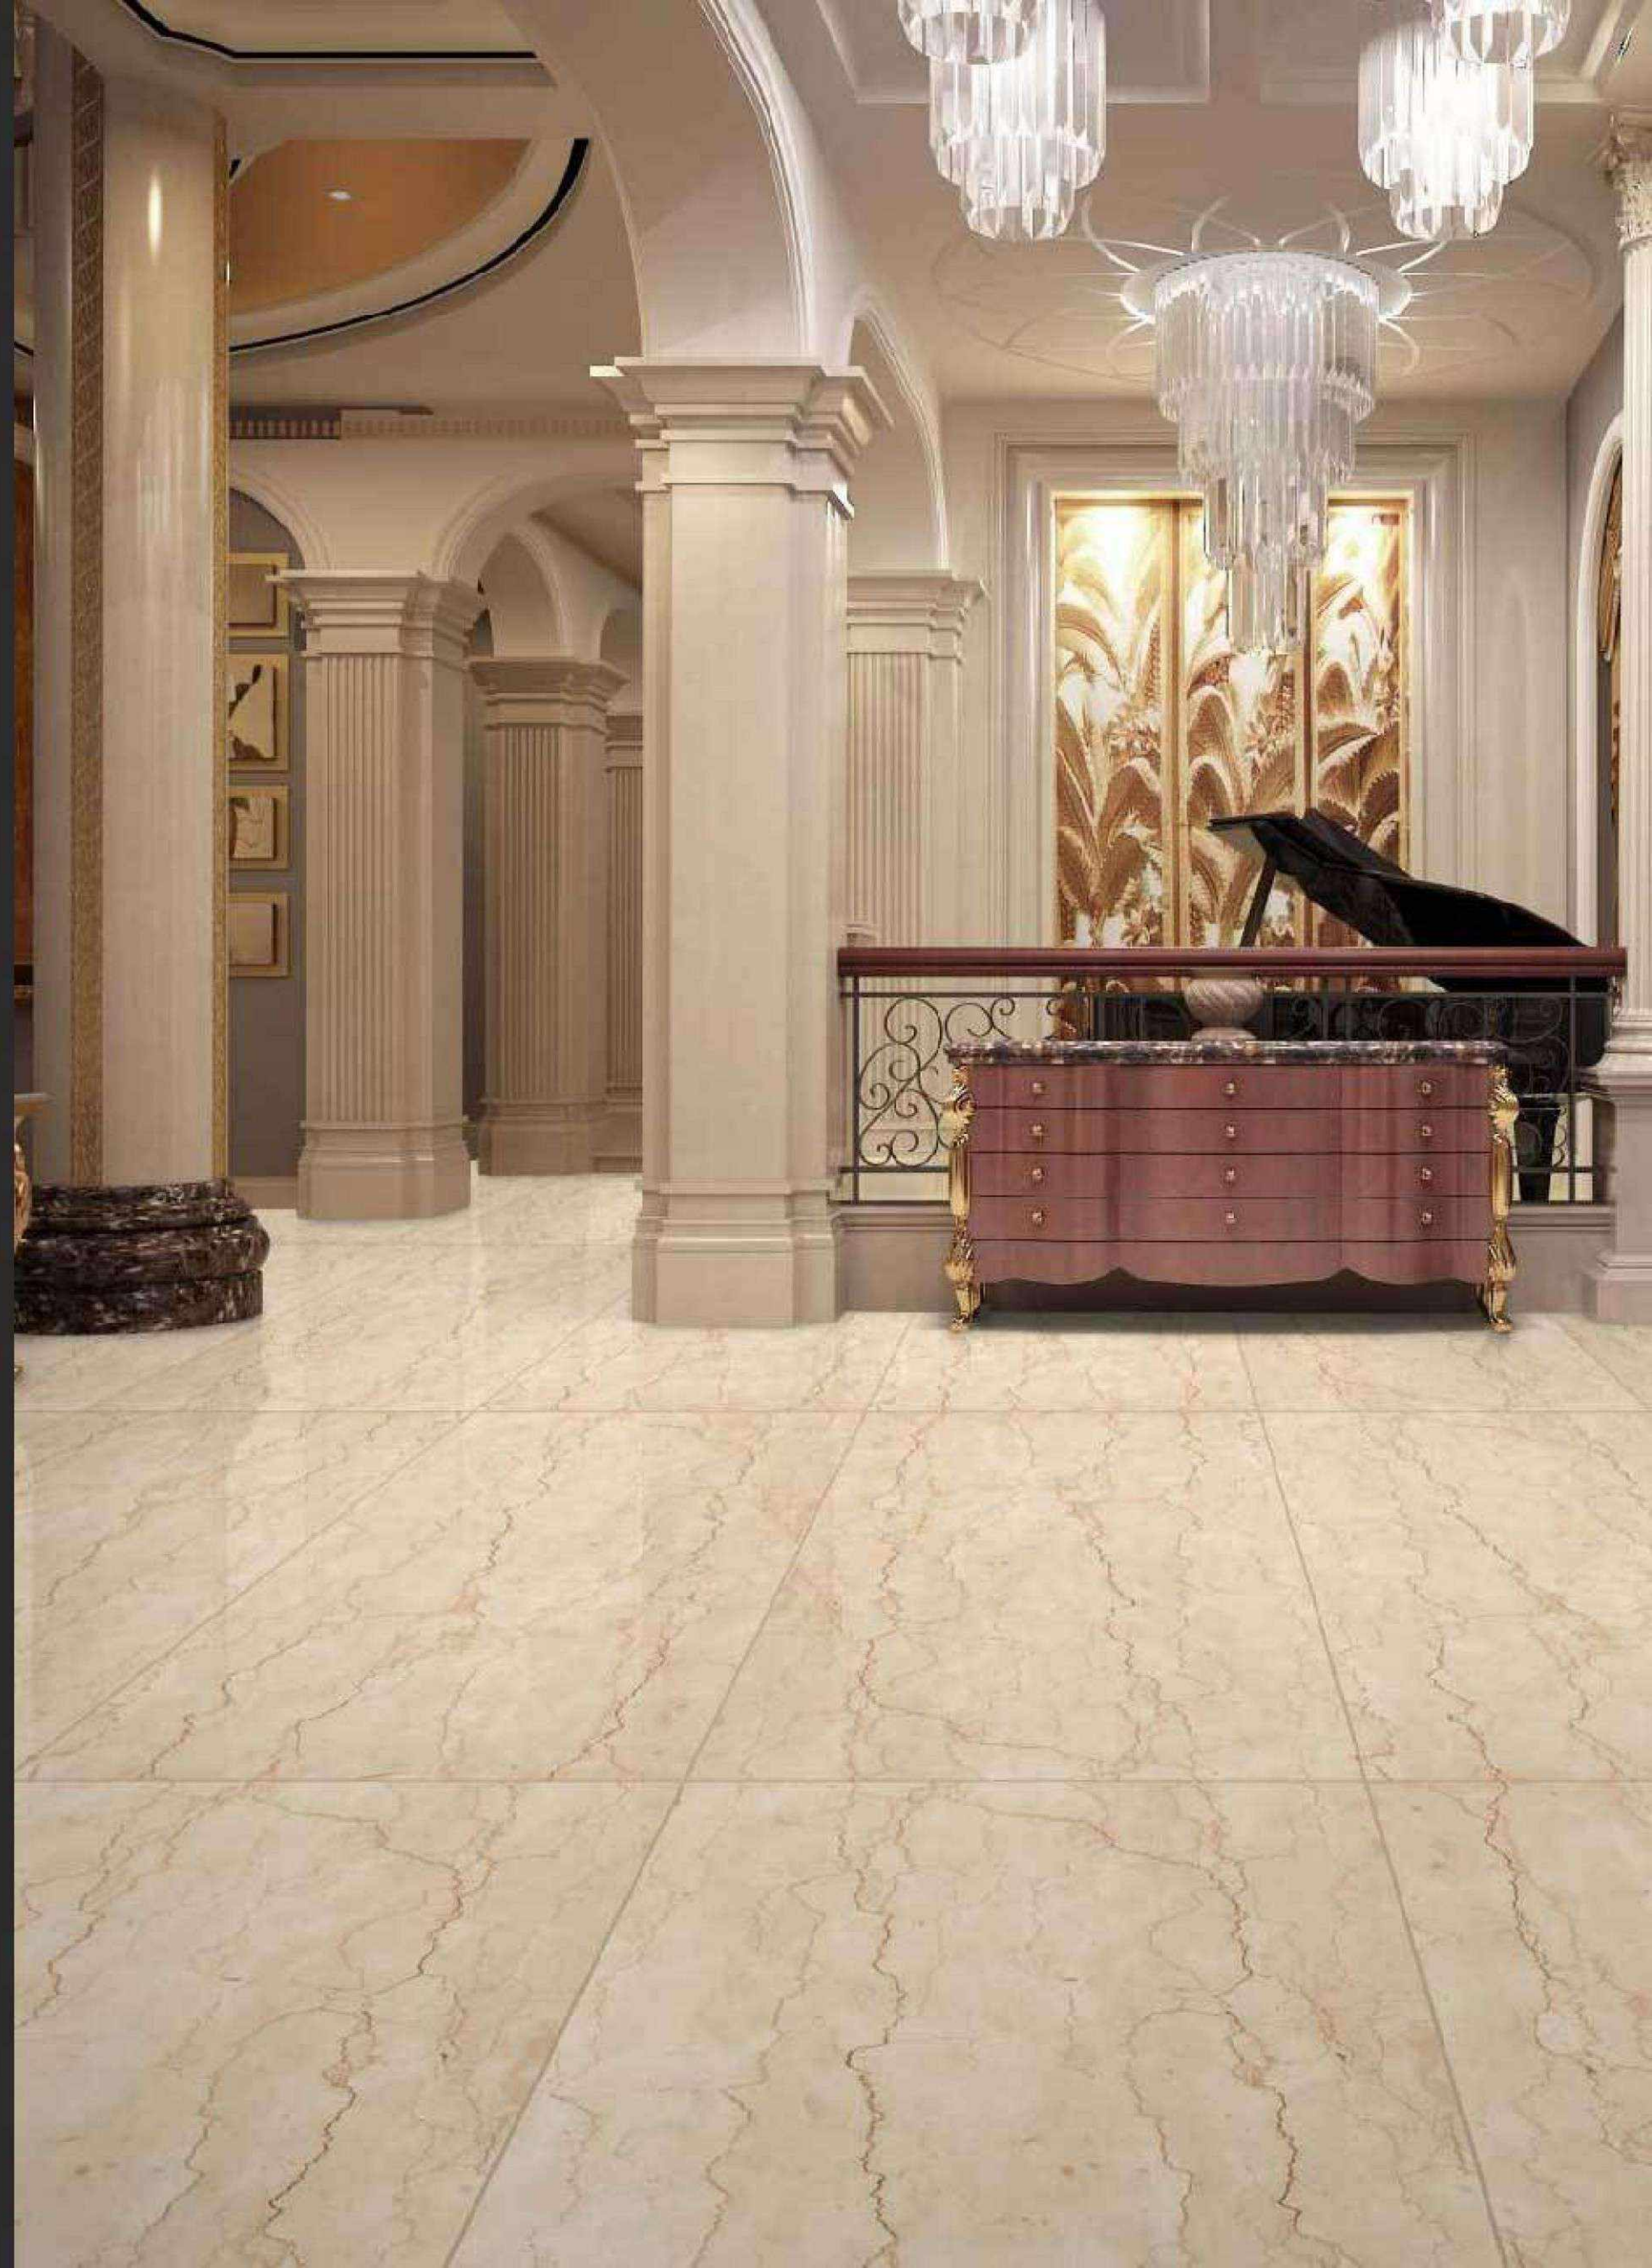

ROSEBERRY

POLISHED
750 x 1500MM

Elma Crema

RANDOM
EFFECTS

ROSEBERRY

POLISHED
750 x 1500MM

Bottocino Eclipse Crema

RANDOM
EFFECTS