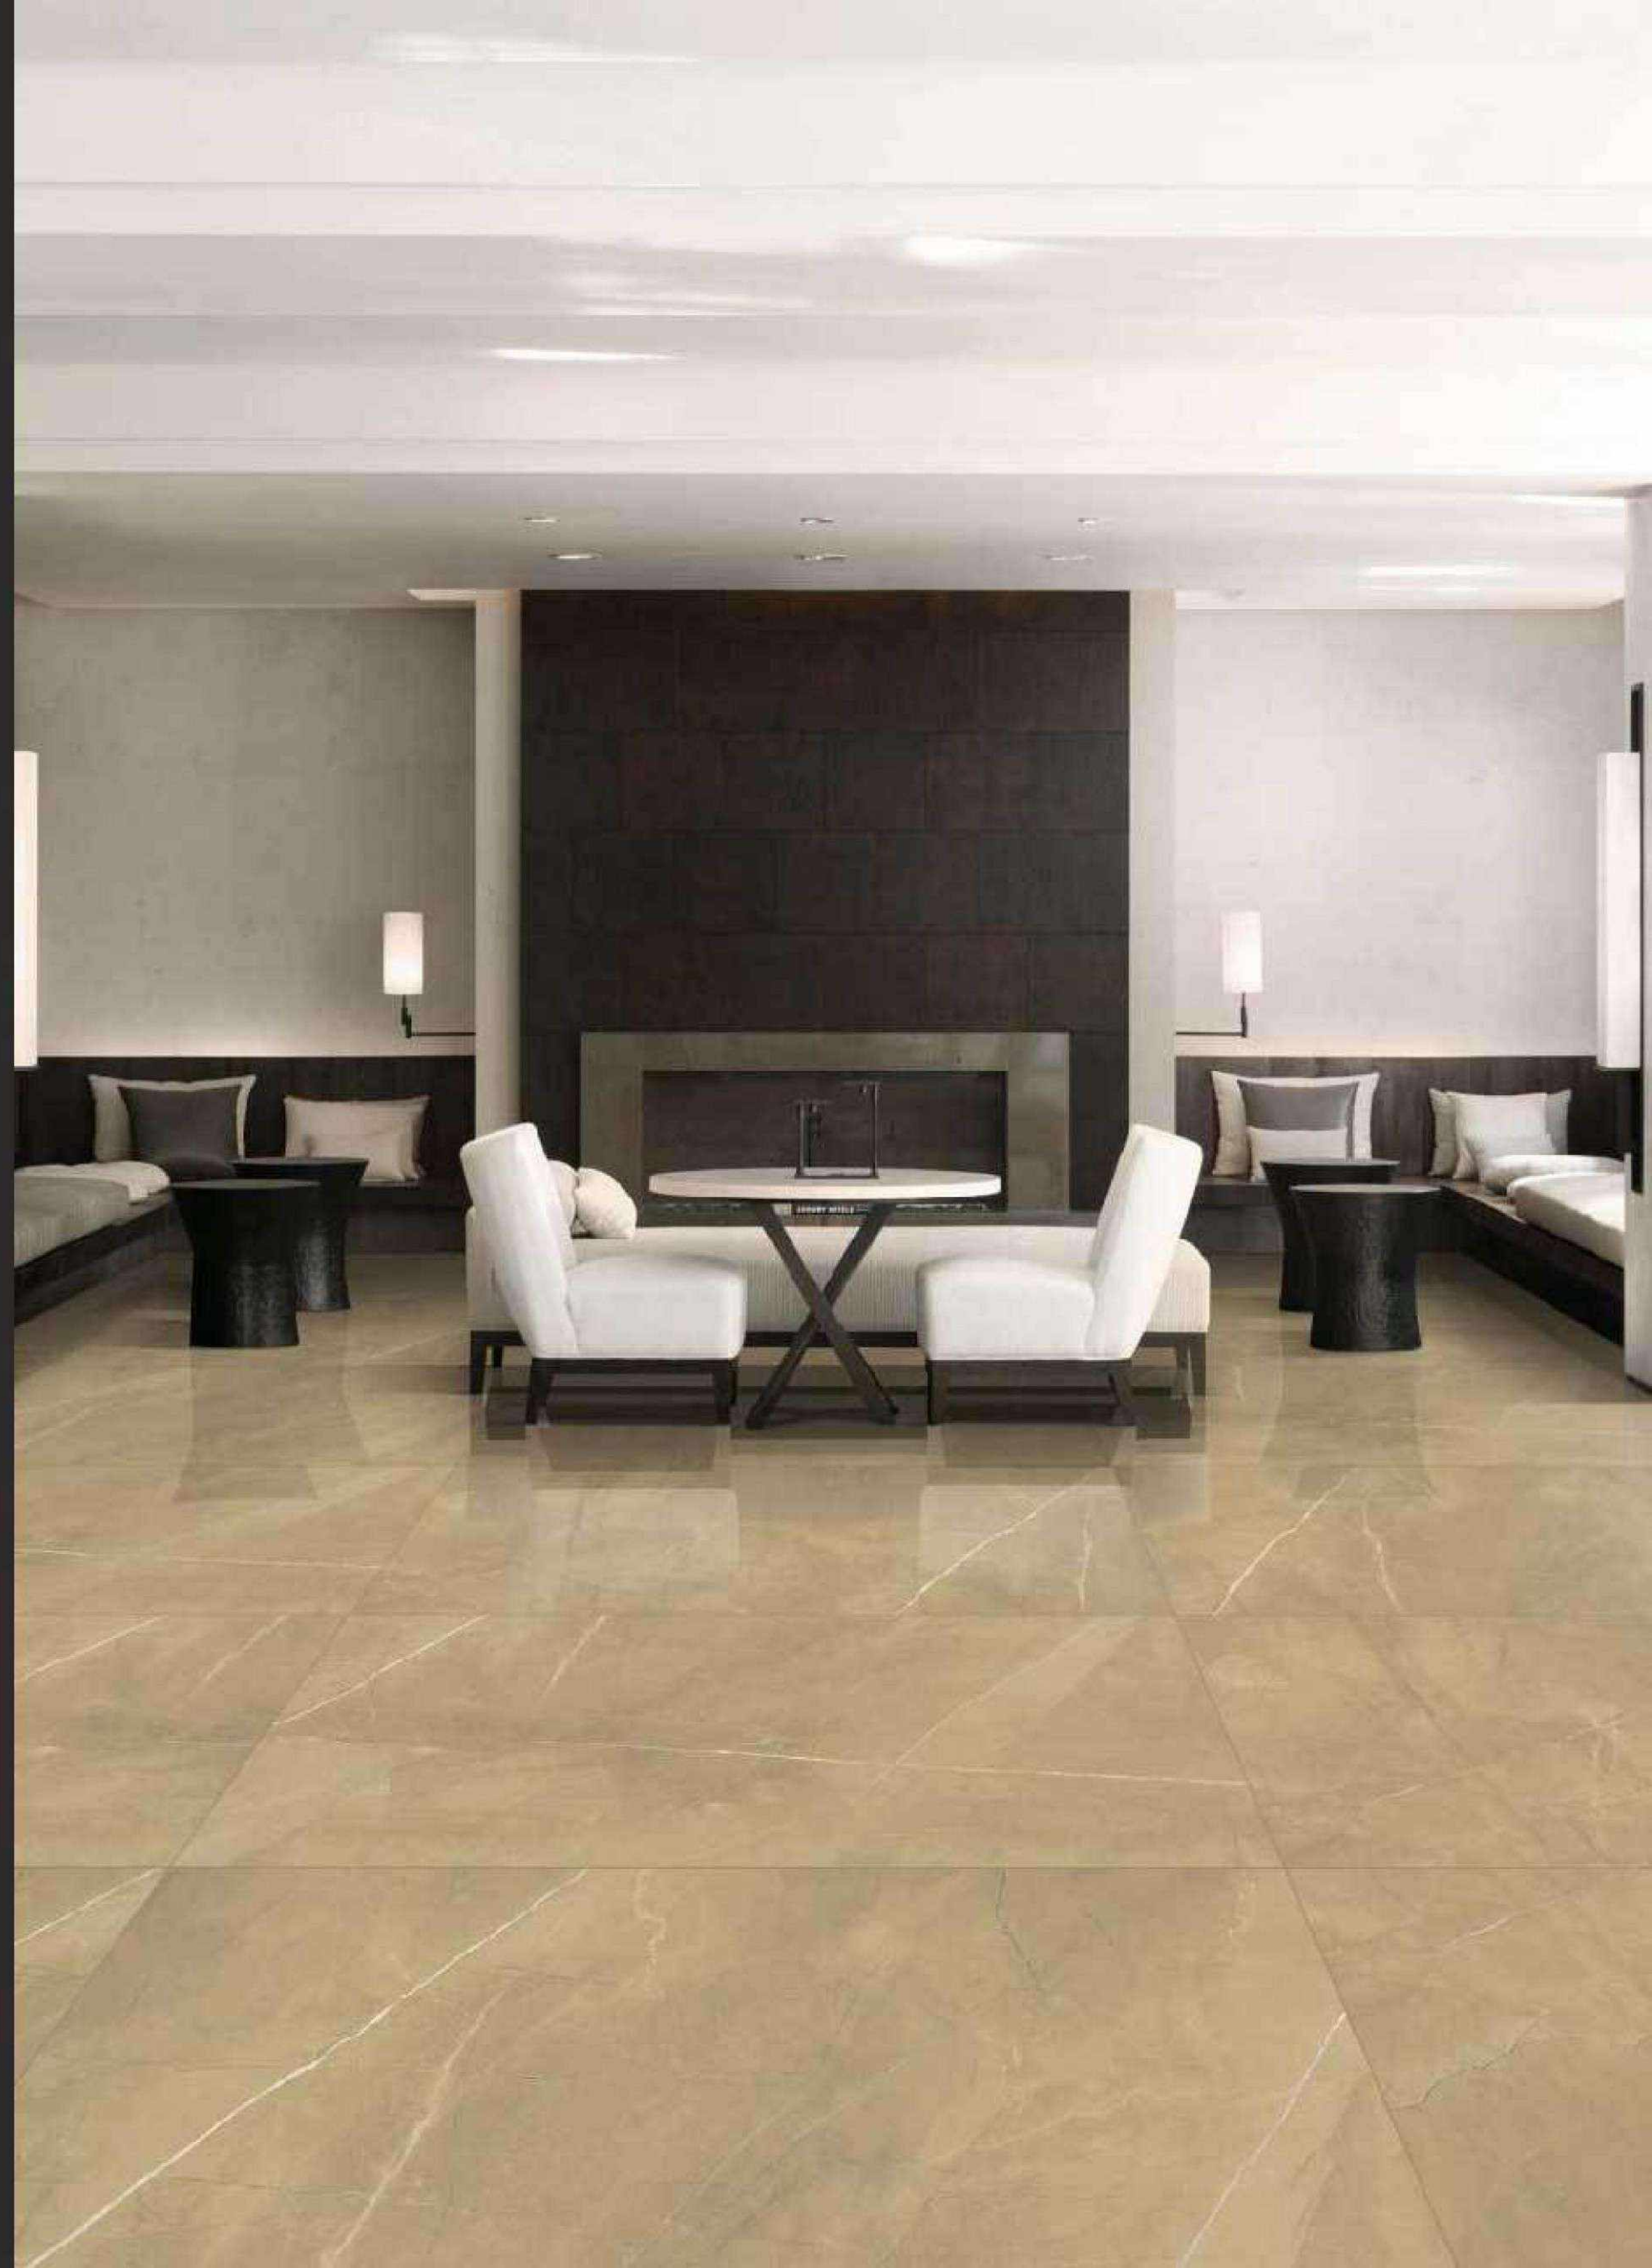

ROSEBERRY

POLISHED
750 x 1500MM

Simon Beige

RANDOM
EFFECTS

ROSEBERRY

POLISHED
750 x 1500MM

Melodious Latte

RANDOM
EFFECTS