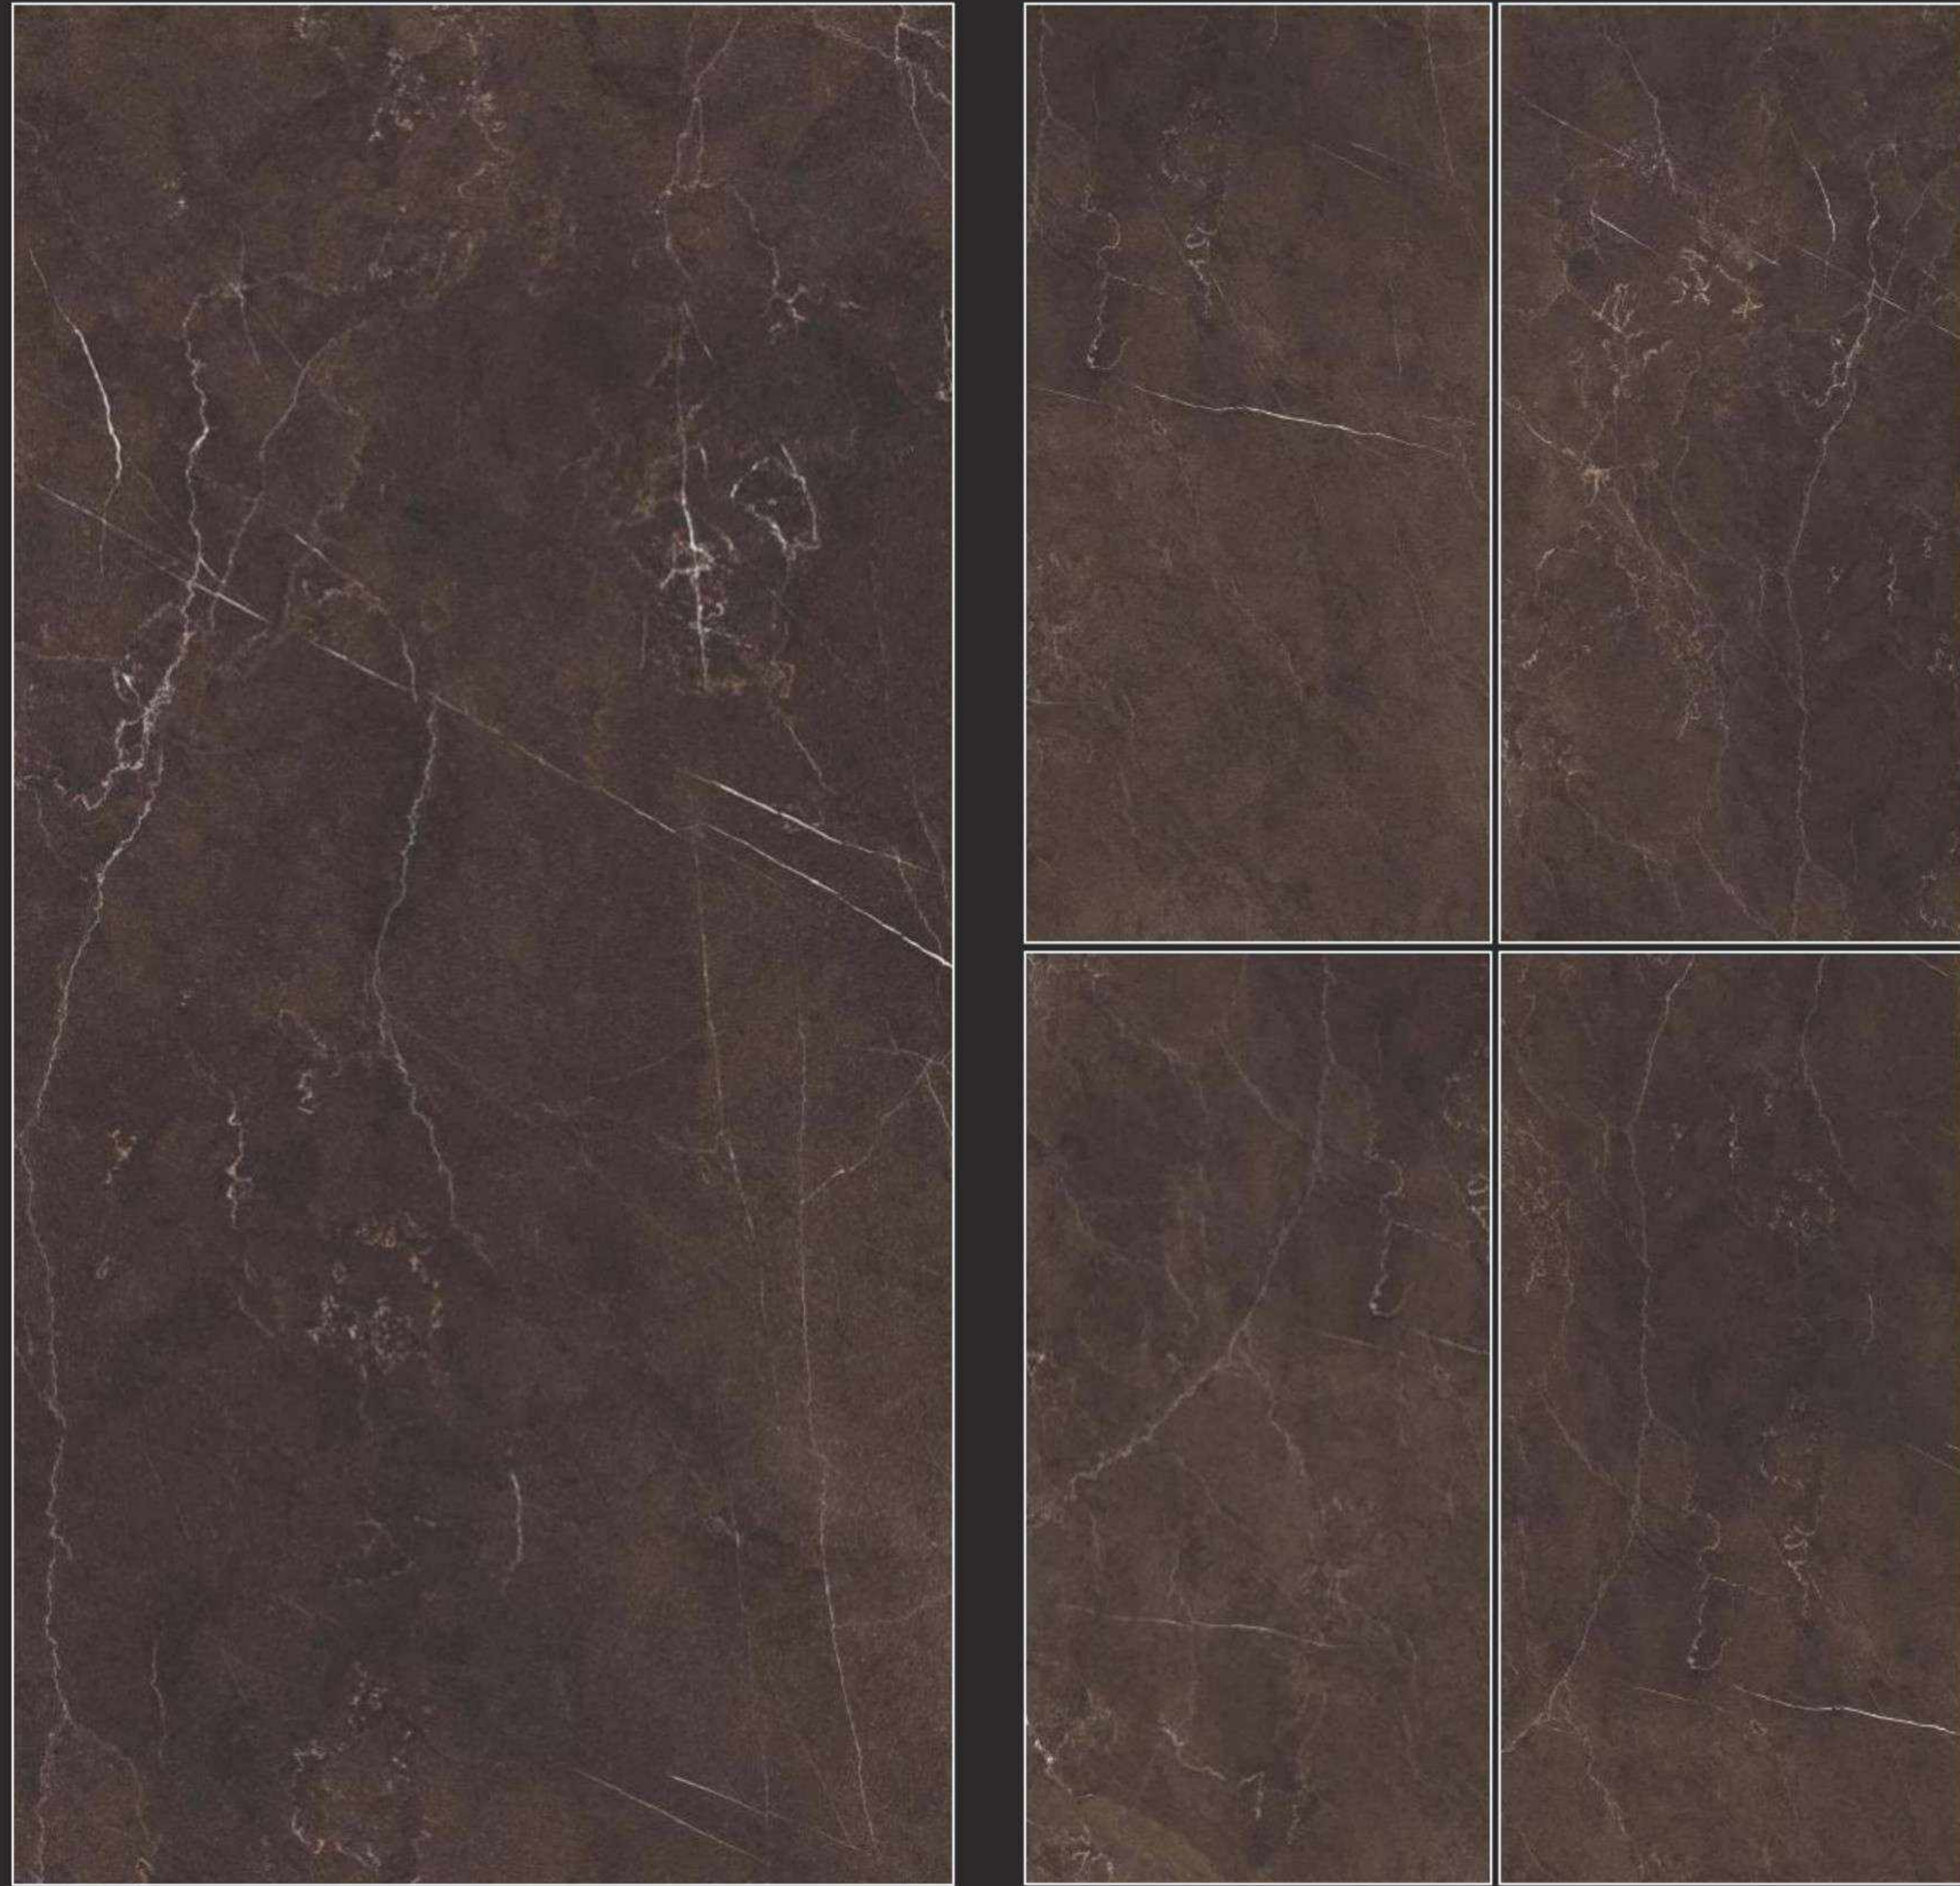

GLAMOUR
750 x 1500MM

E-12142

RANDOM
EFFECTS

ROSEBERRY

GLAMOUR
750 x 1500MM

E-12143

RANDOM
EFFECTS

ROSEBERRY