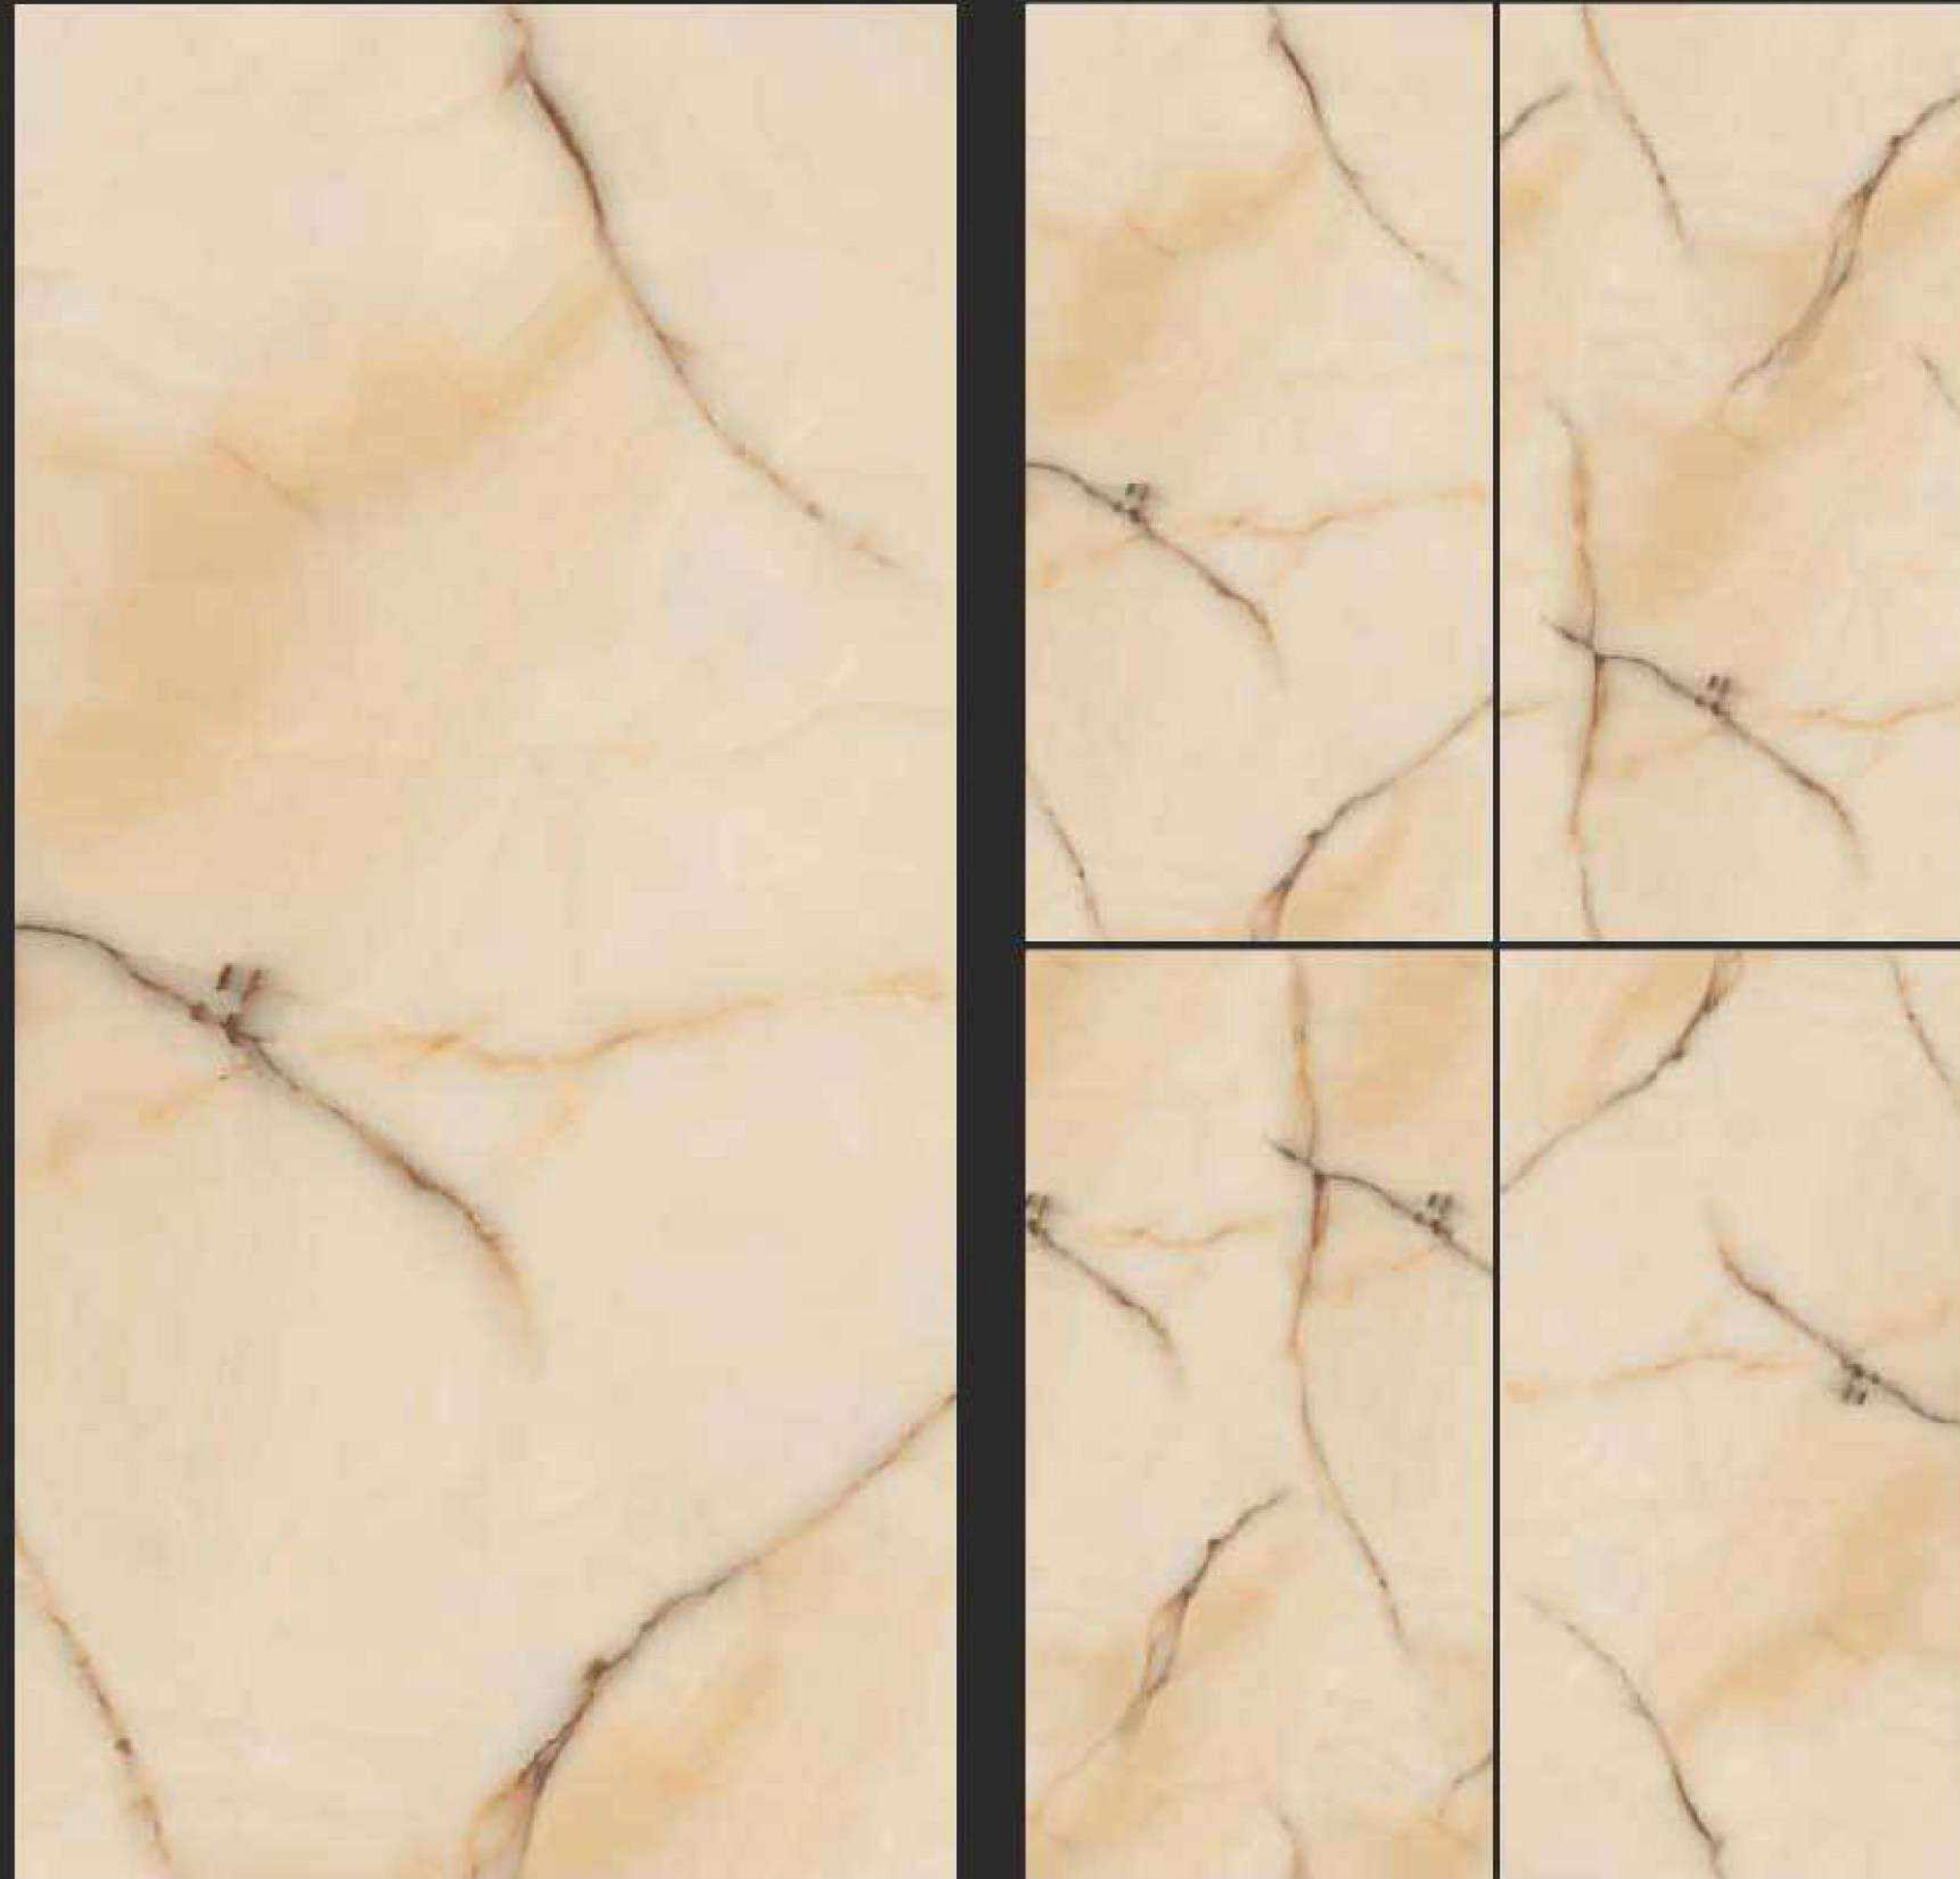

ROSEBERRY

POLISHED
750 x 1500MM

Jura Pearl

RANDOM
EFFECTS

ROSEBERRY

POLISHED
750 x 1500MM

Jura Beige

RANDOM
EFFECTS