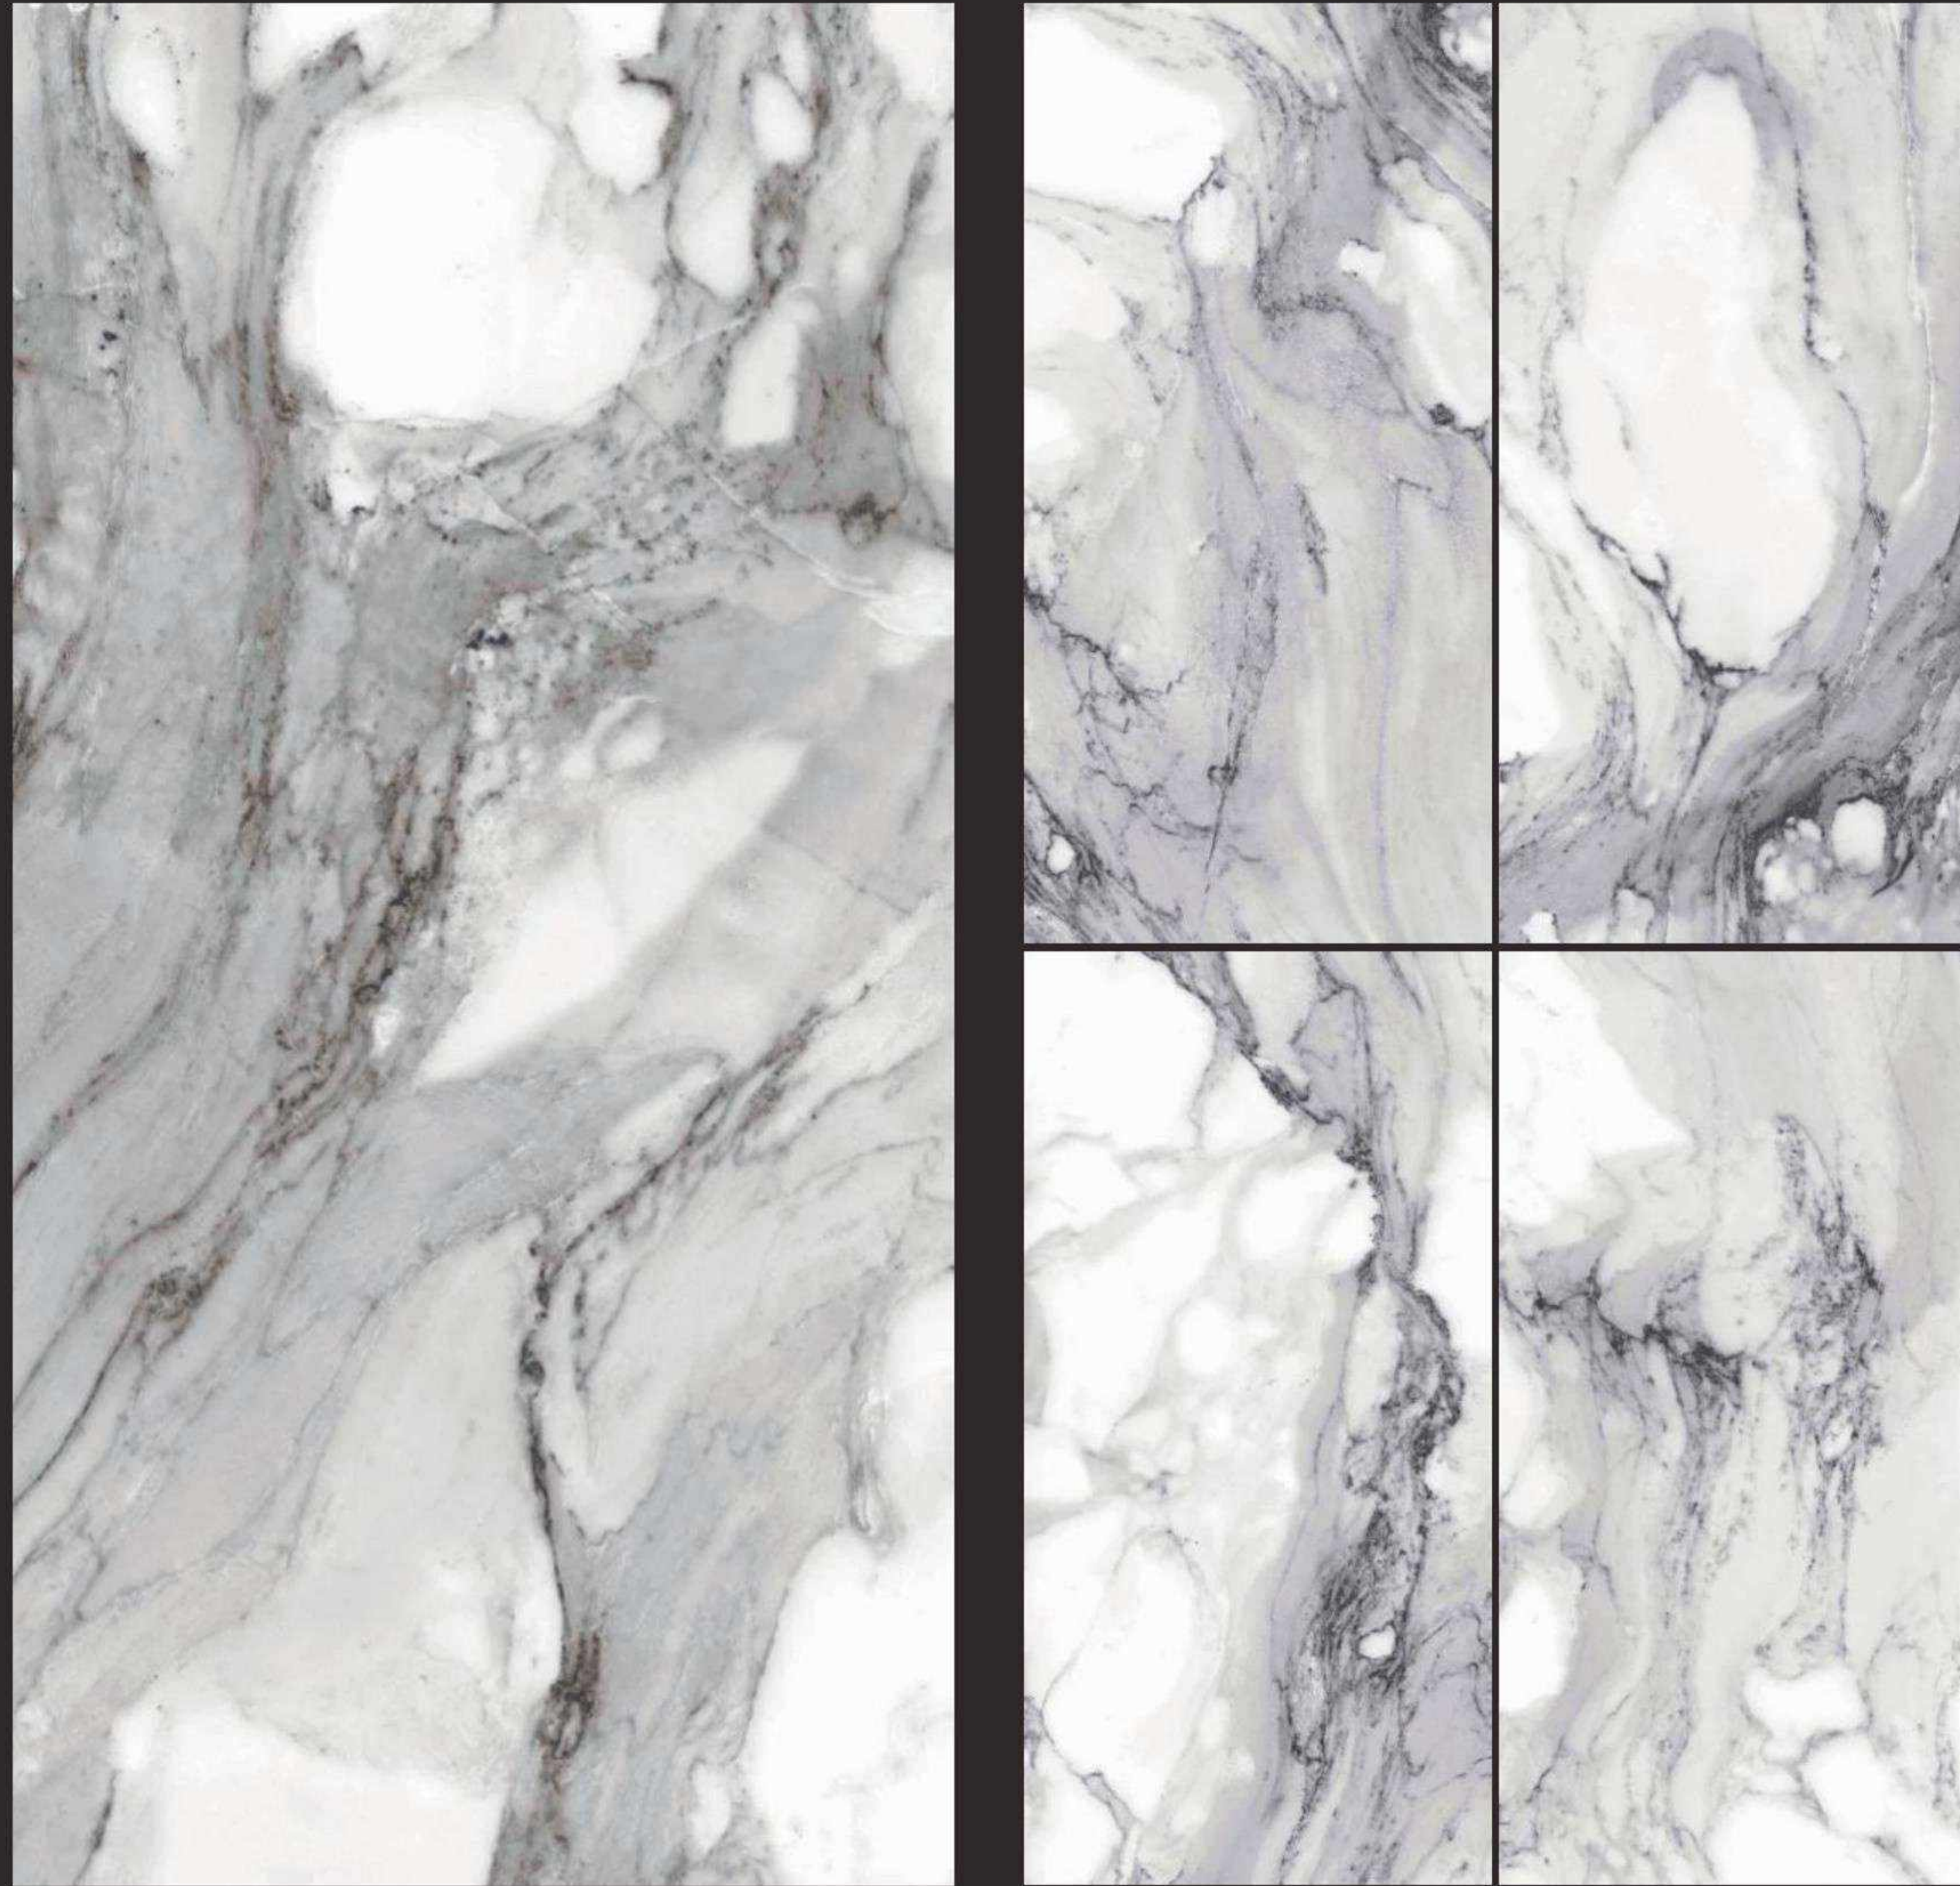

ROSEBERRY

POLISHED
750 x 1500MM

E-12127

RANDOM
EFFECTS