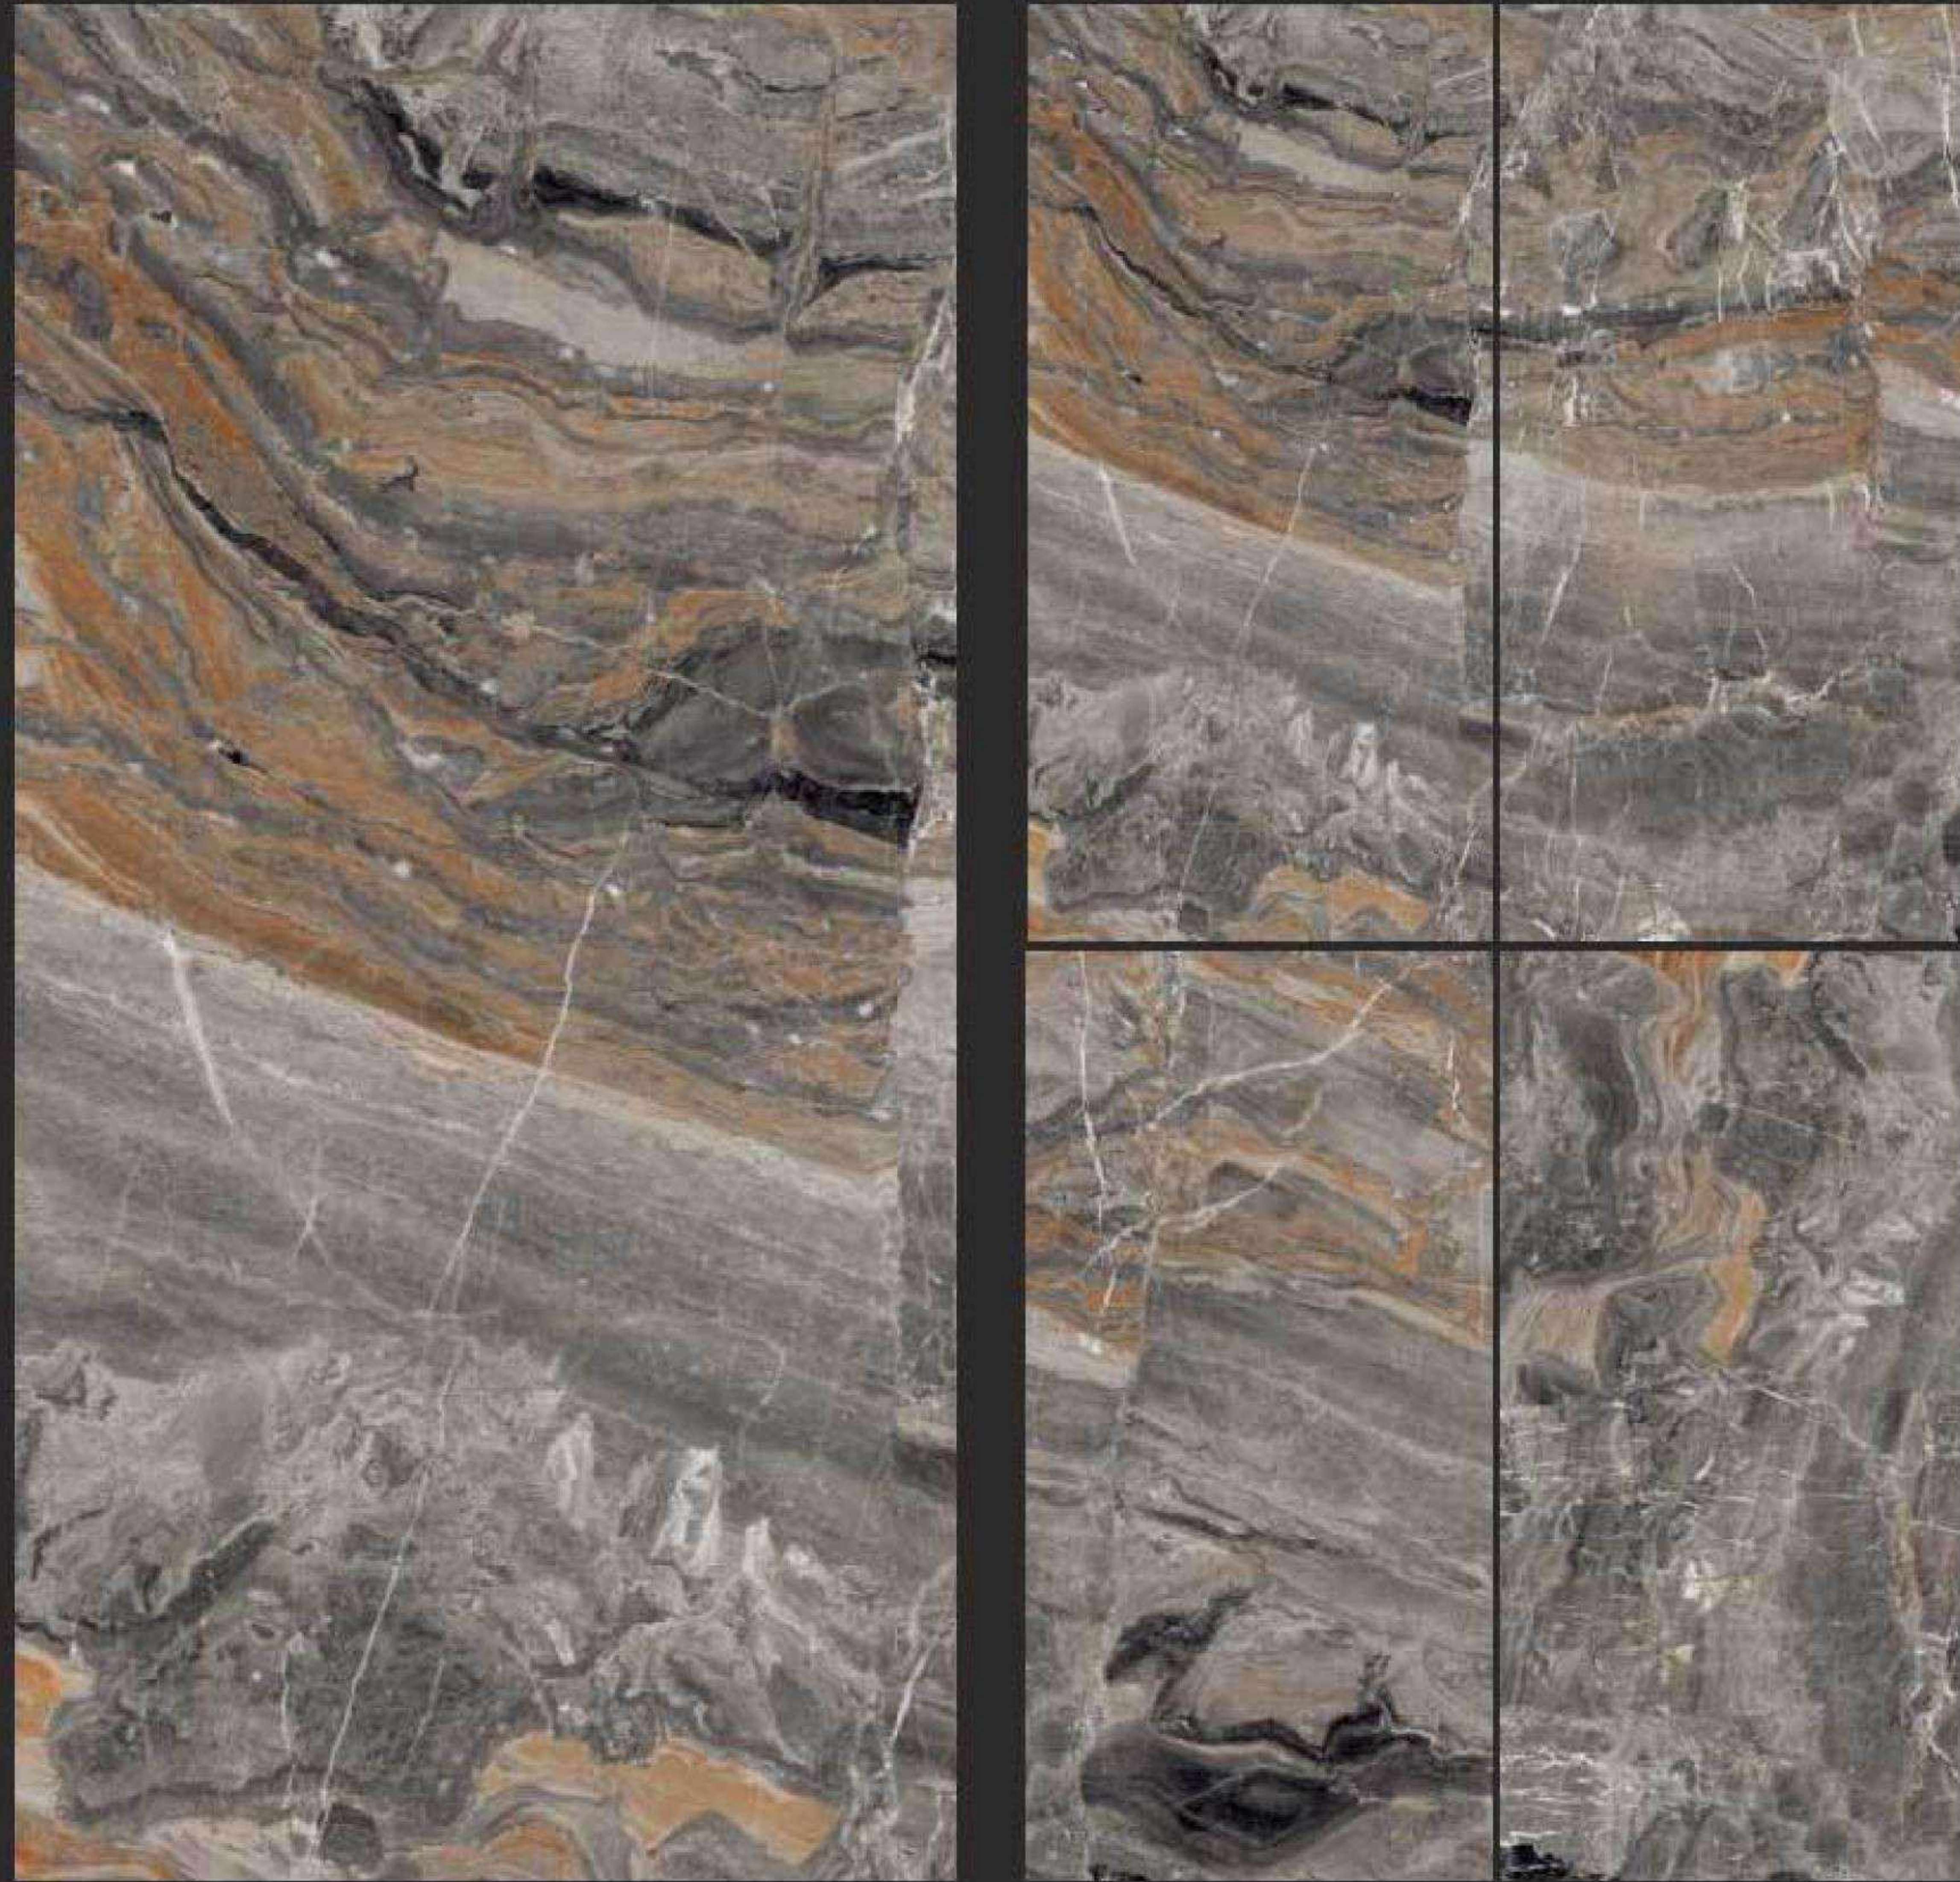

ROSEBERRY

GLAMOUR
750 x 1500MM

Wild Chianti

RANDOM
EFFECTS