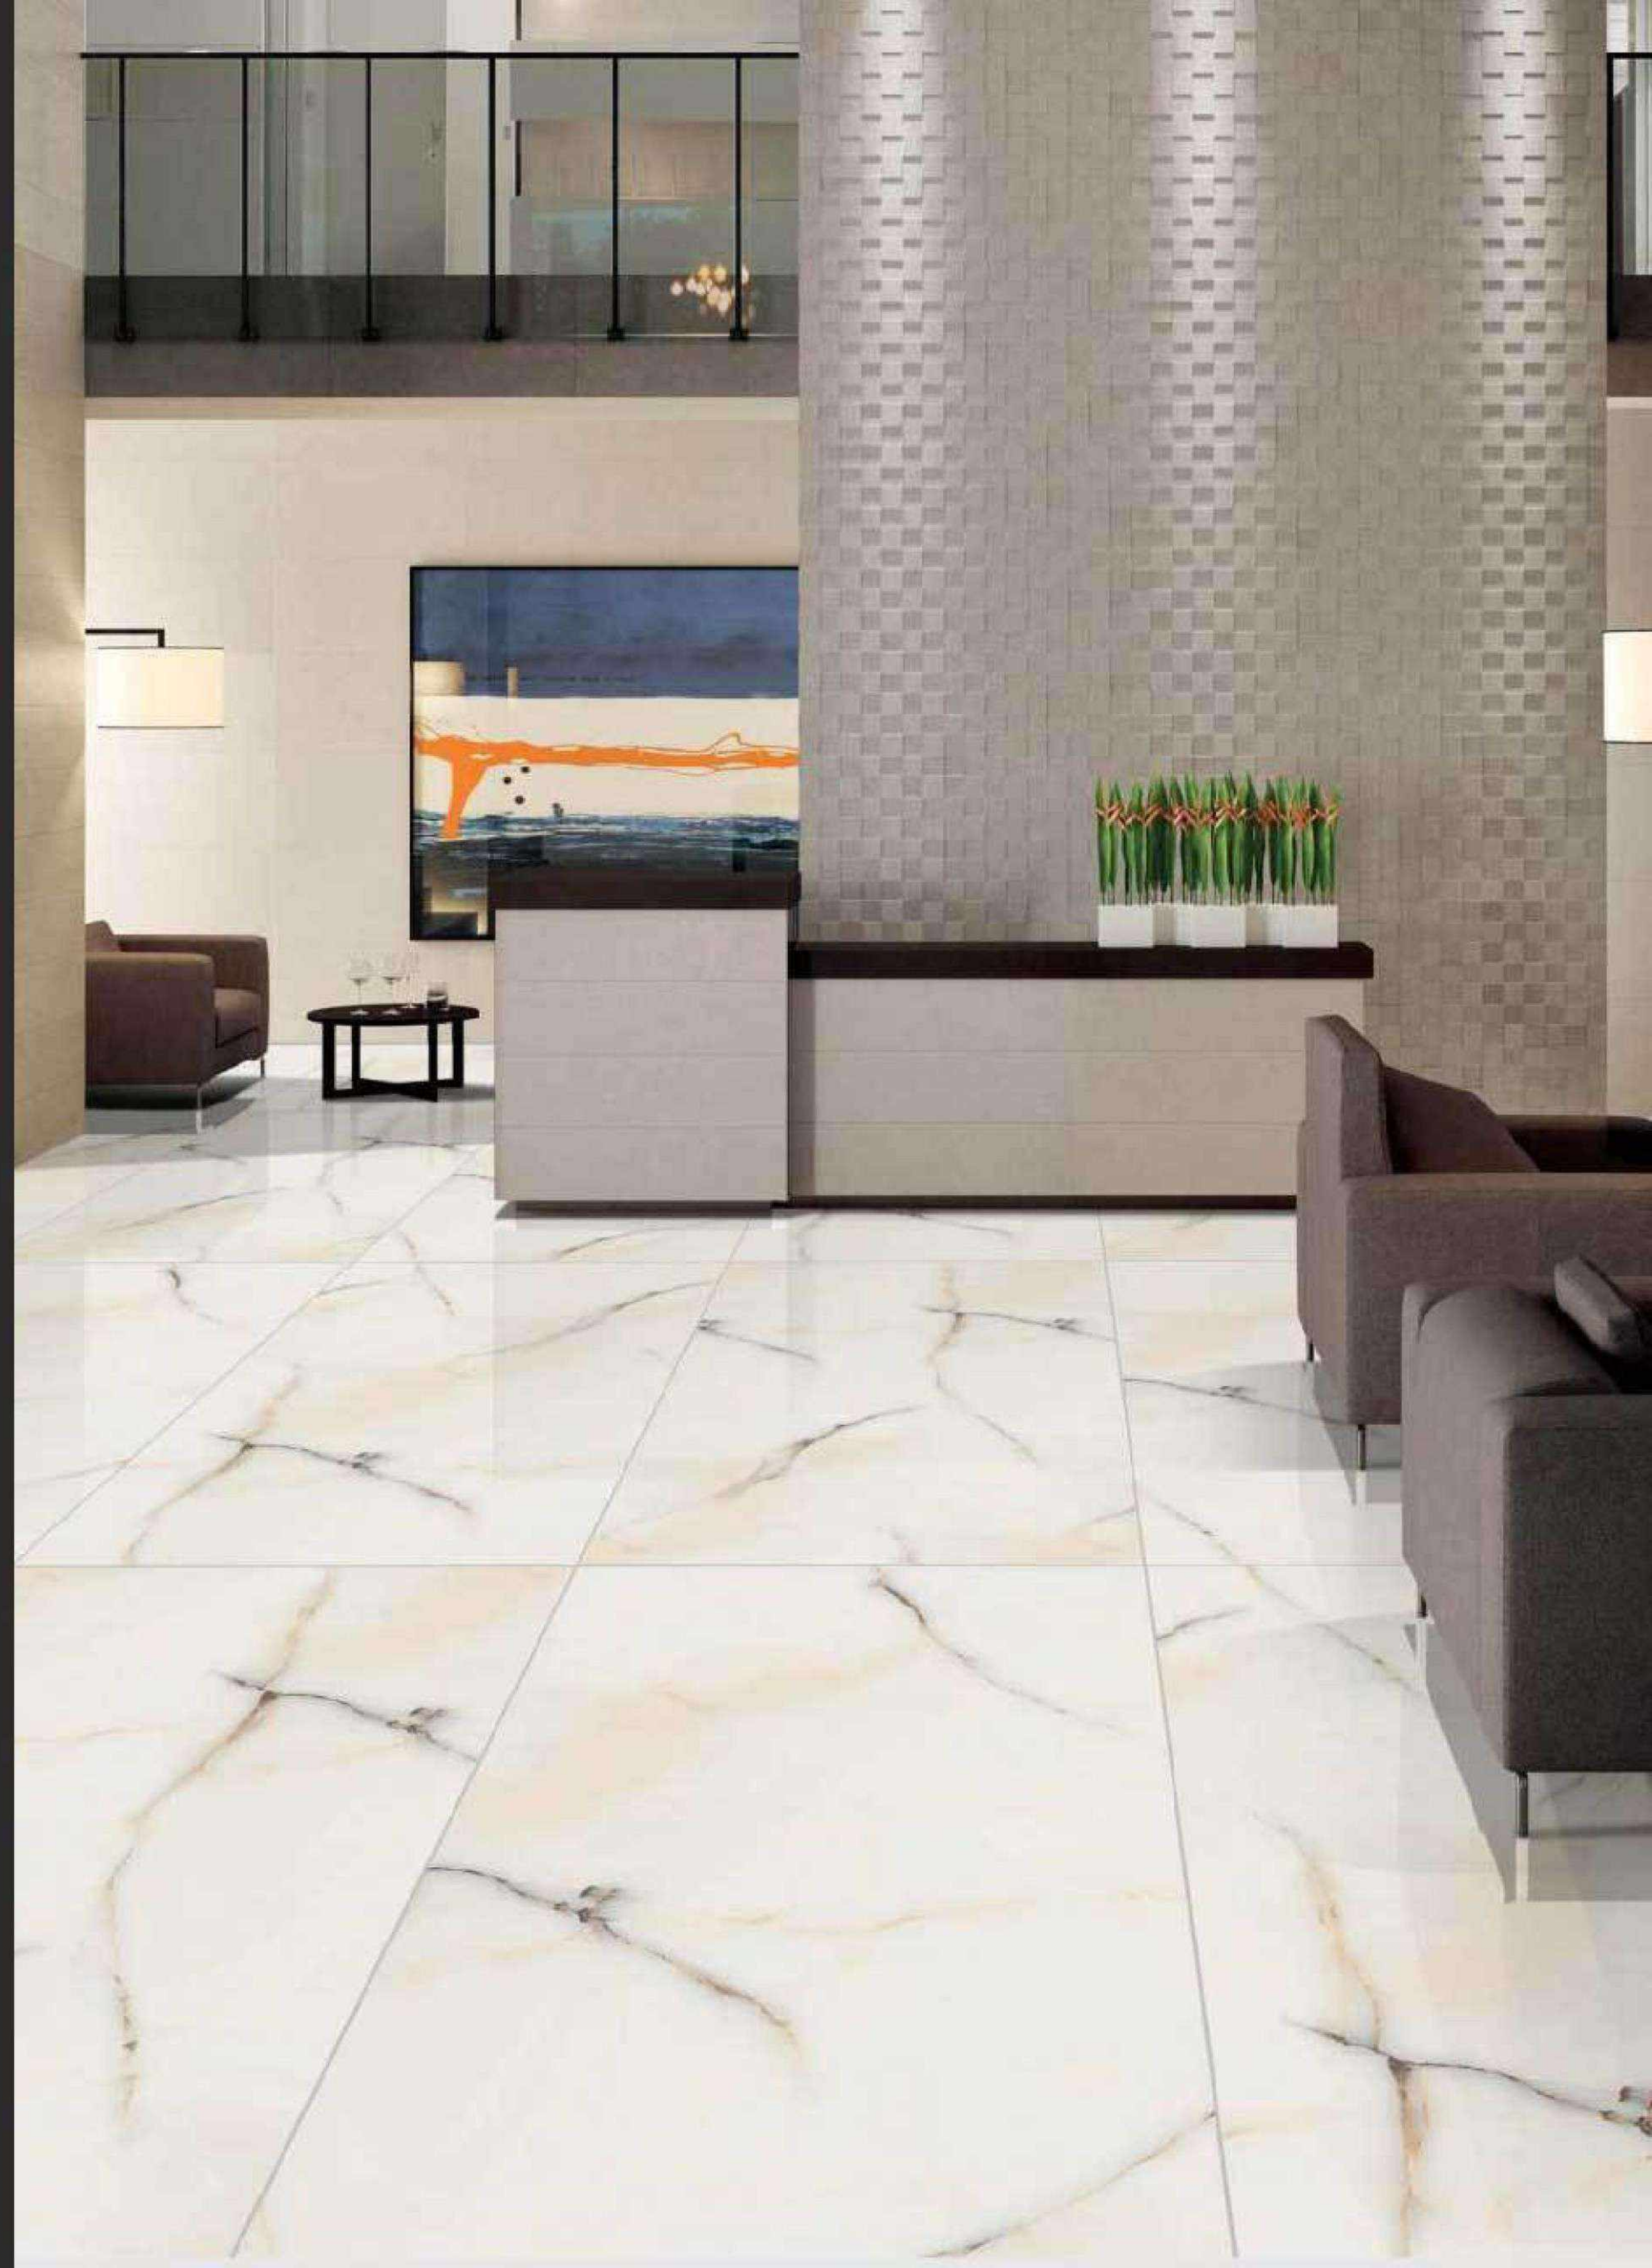

ROSEBERRY

POLISHED
750 x 1500MM

RANDOM
EFFECTS