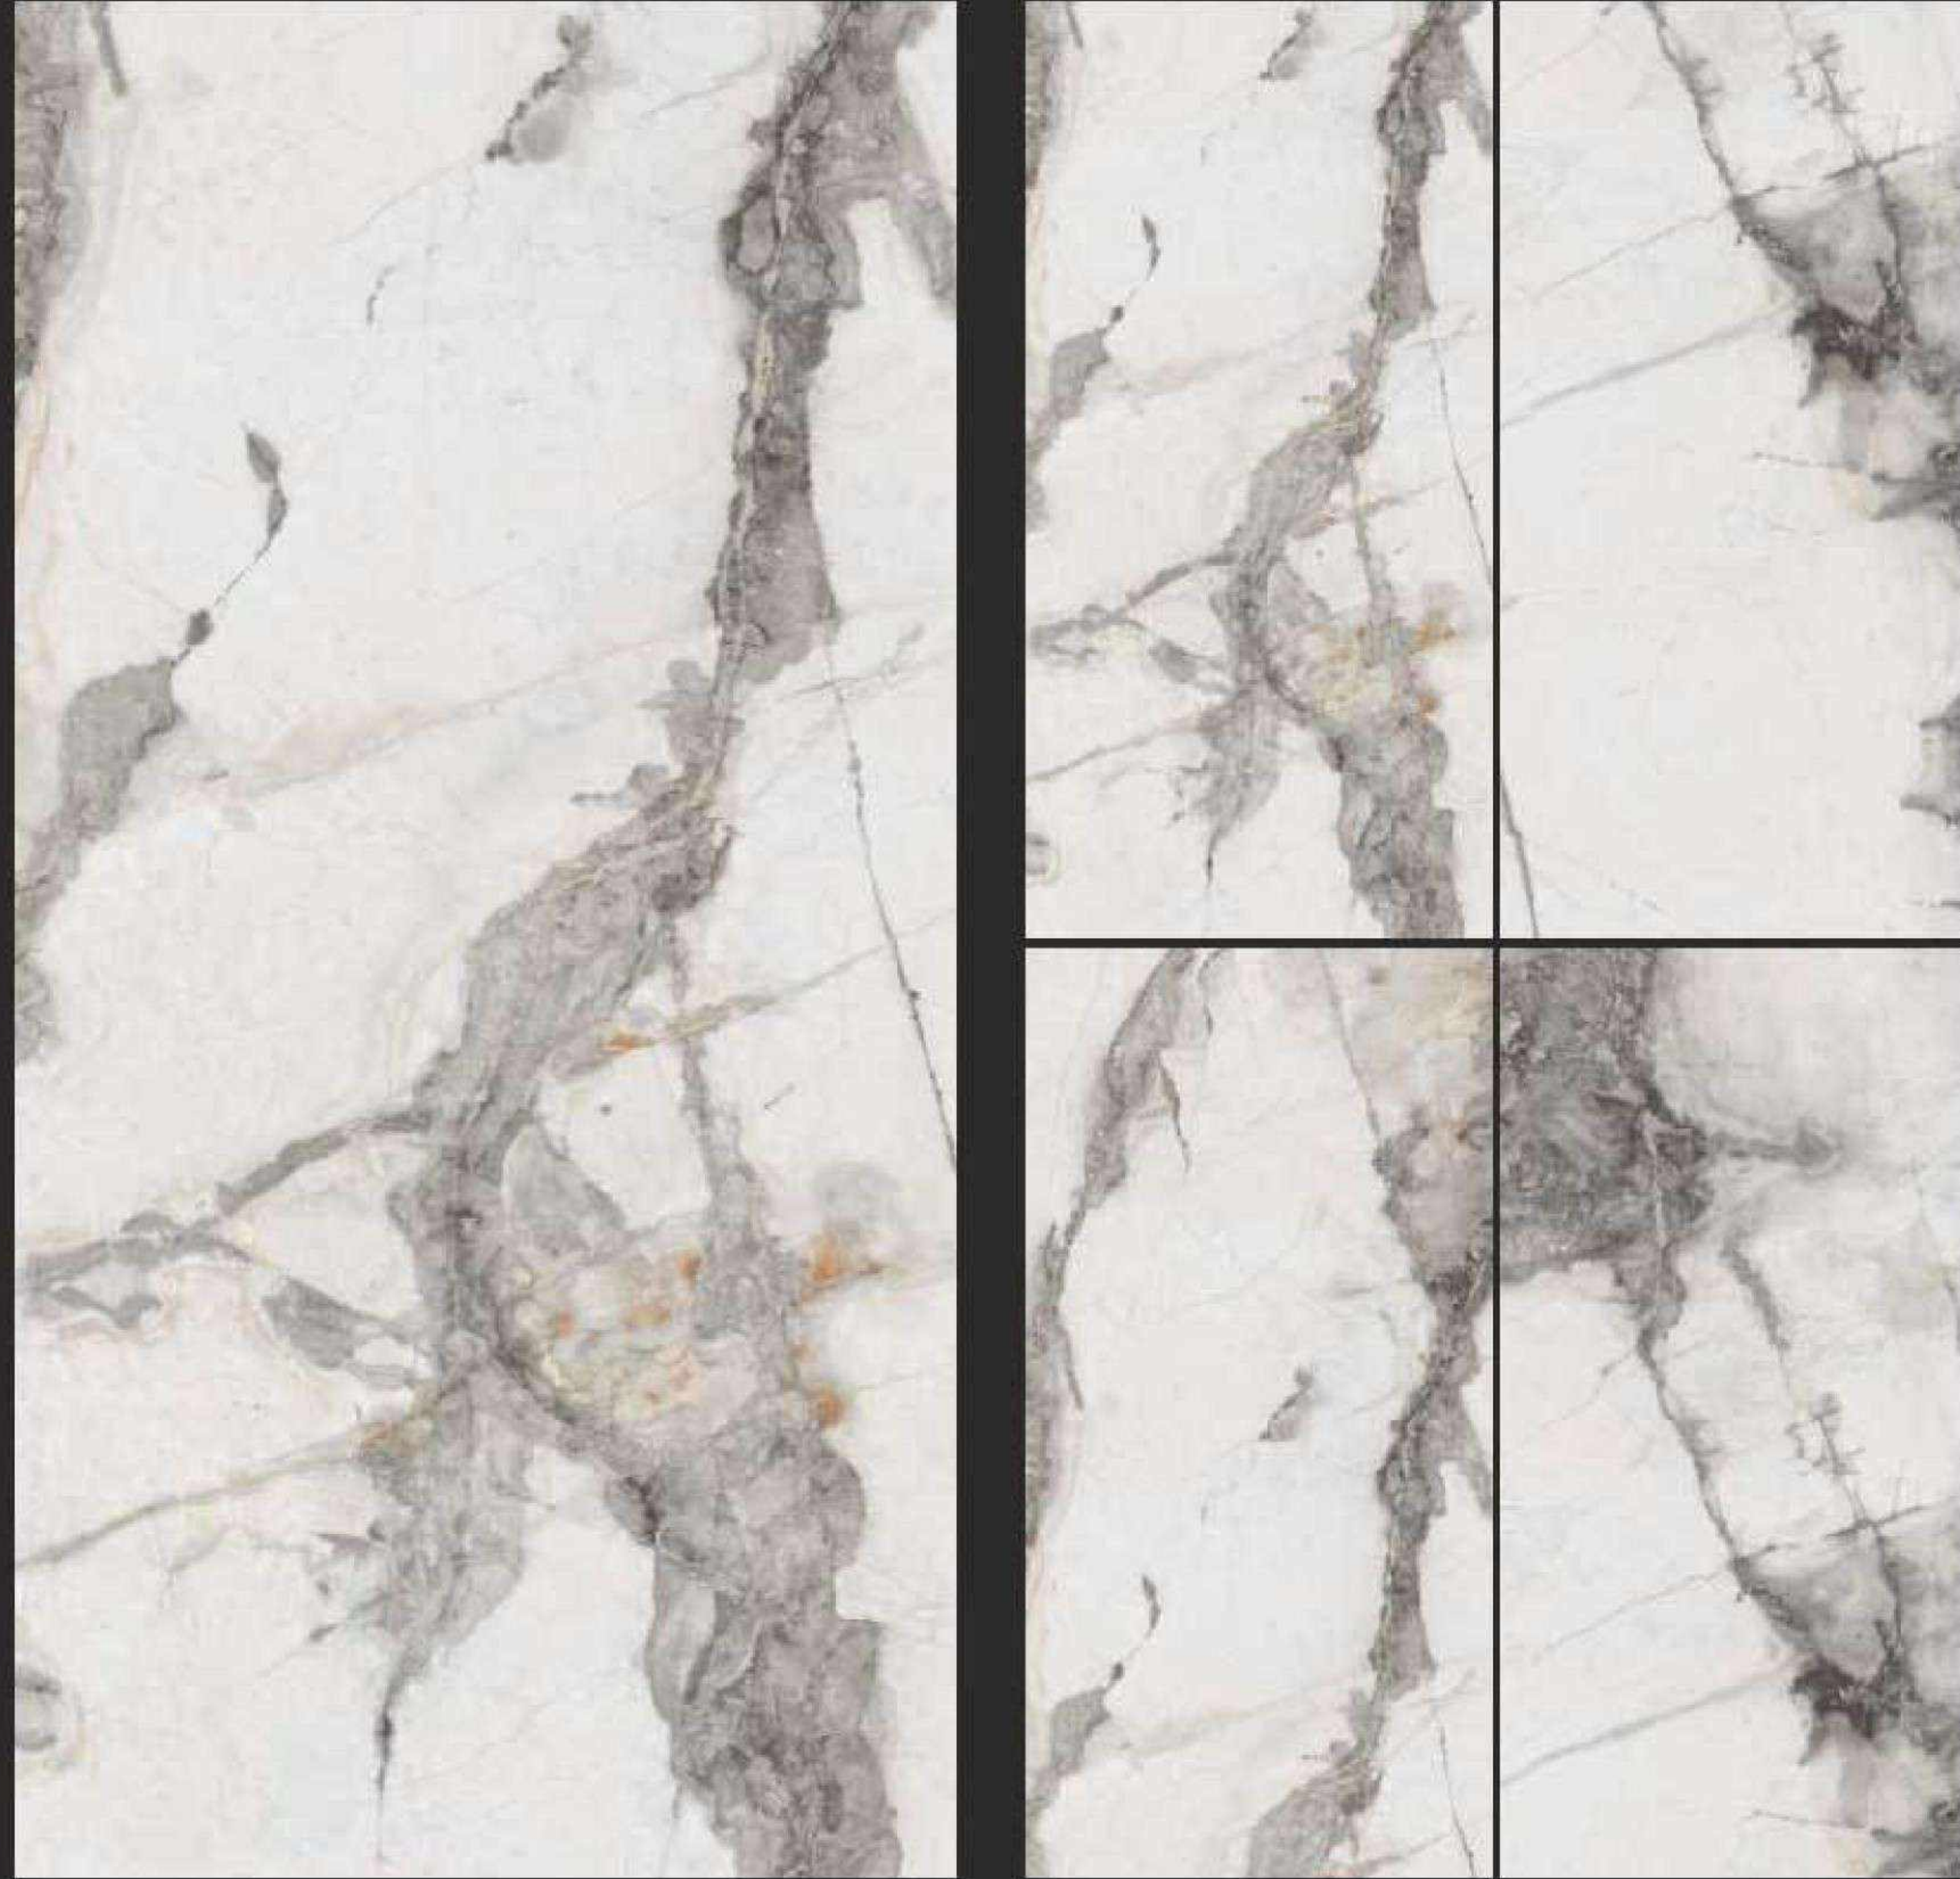

ROSEBERRY

POLISHED
750 x 1500MM

Arabescato

RANDOM
EFFECTS