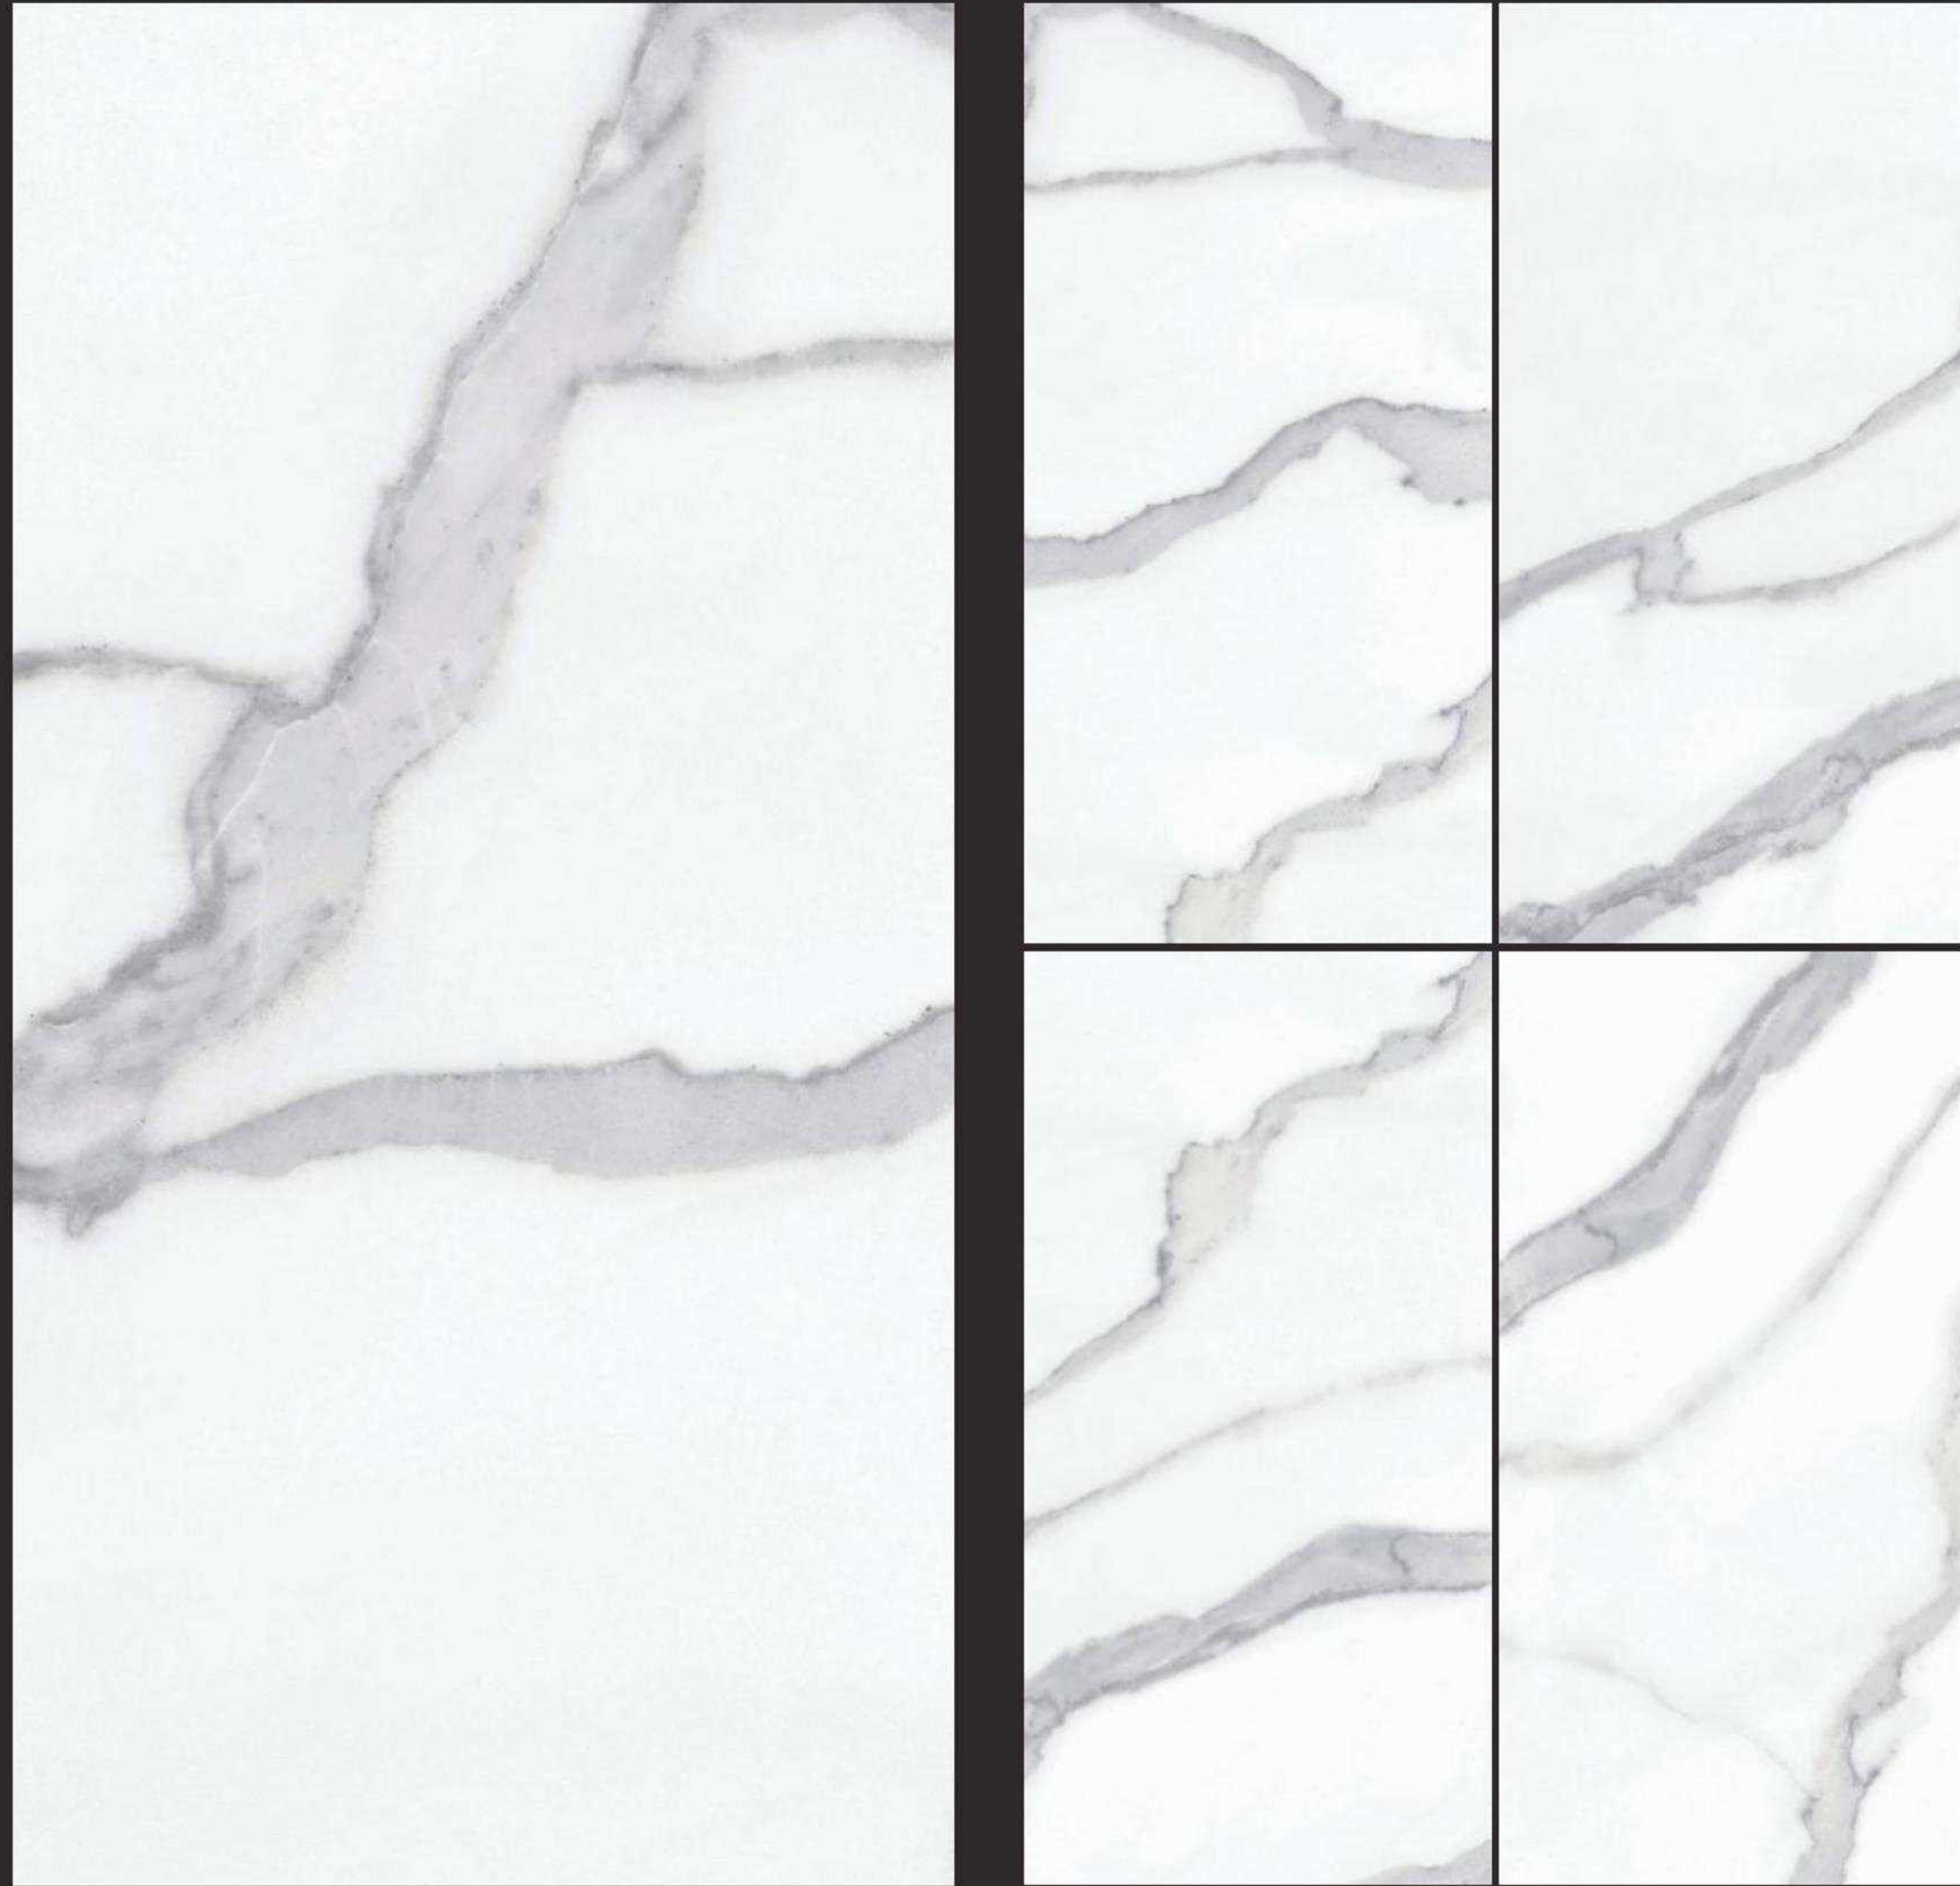

ROSEBERRY

POLISHED
750 x 1500MM