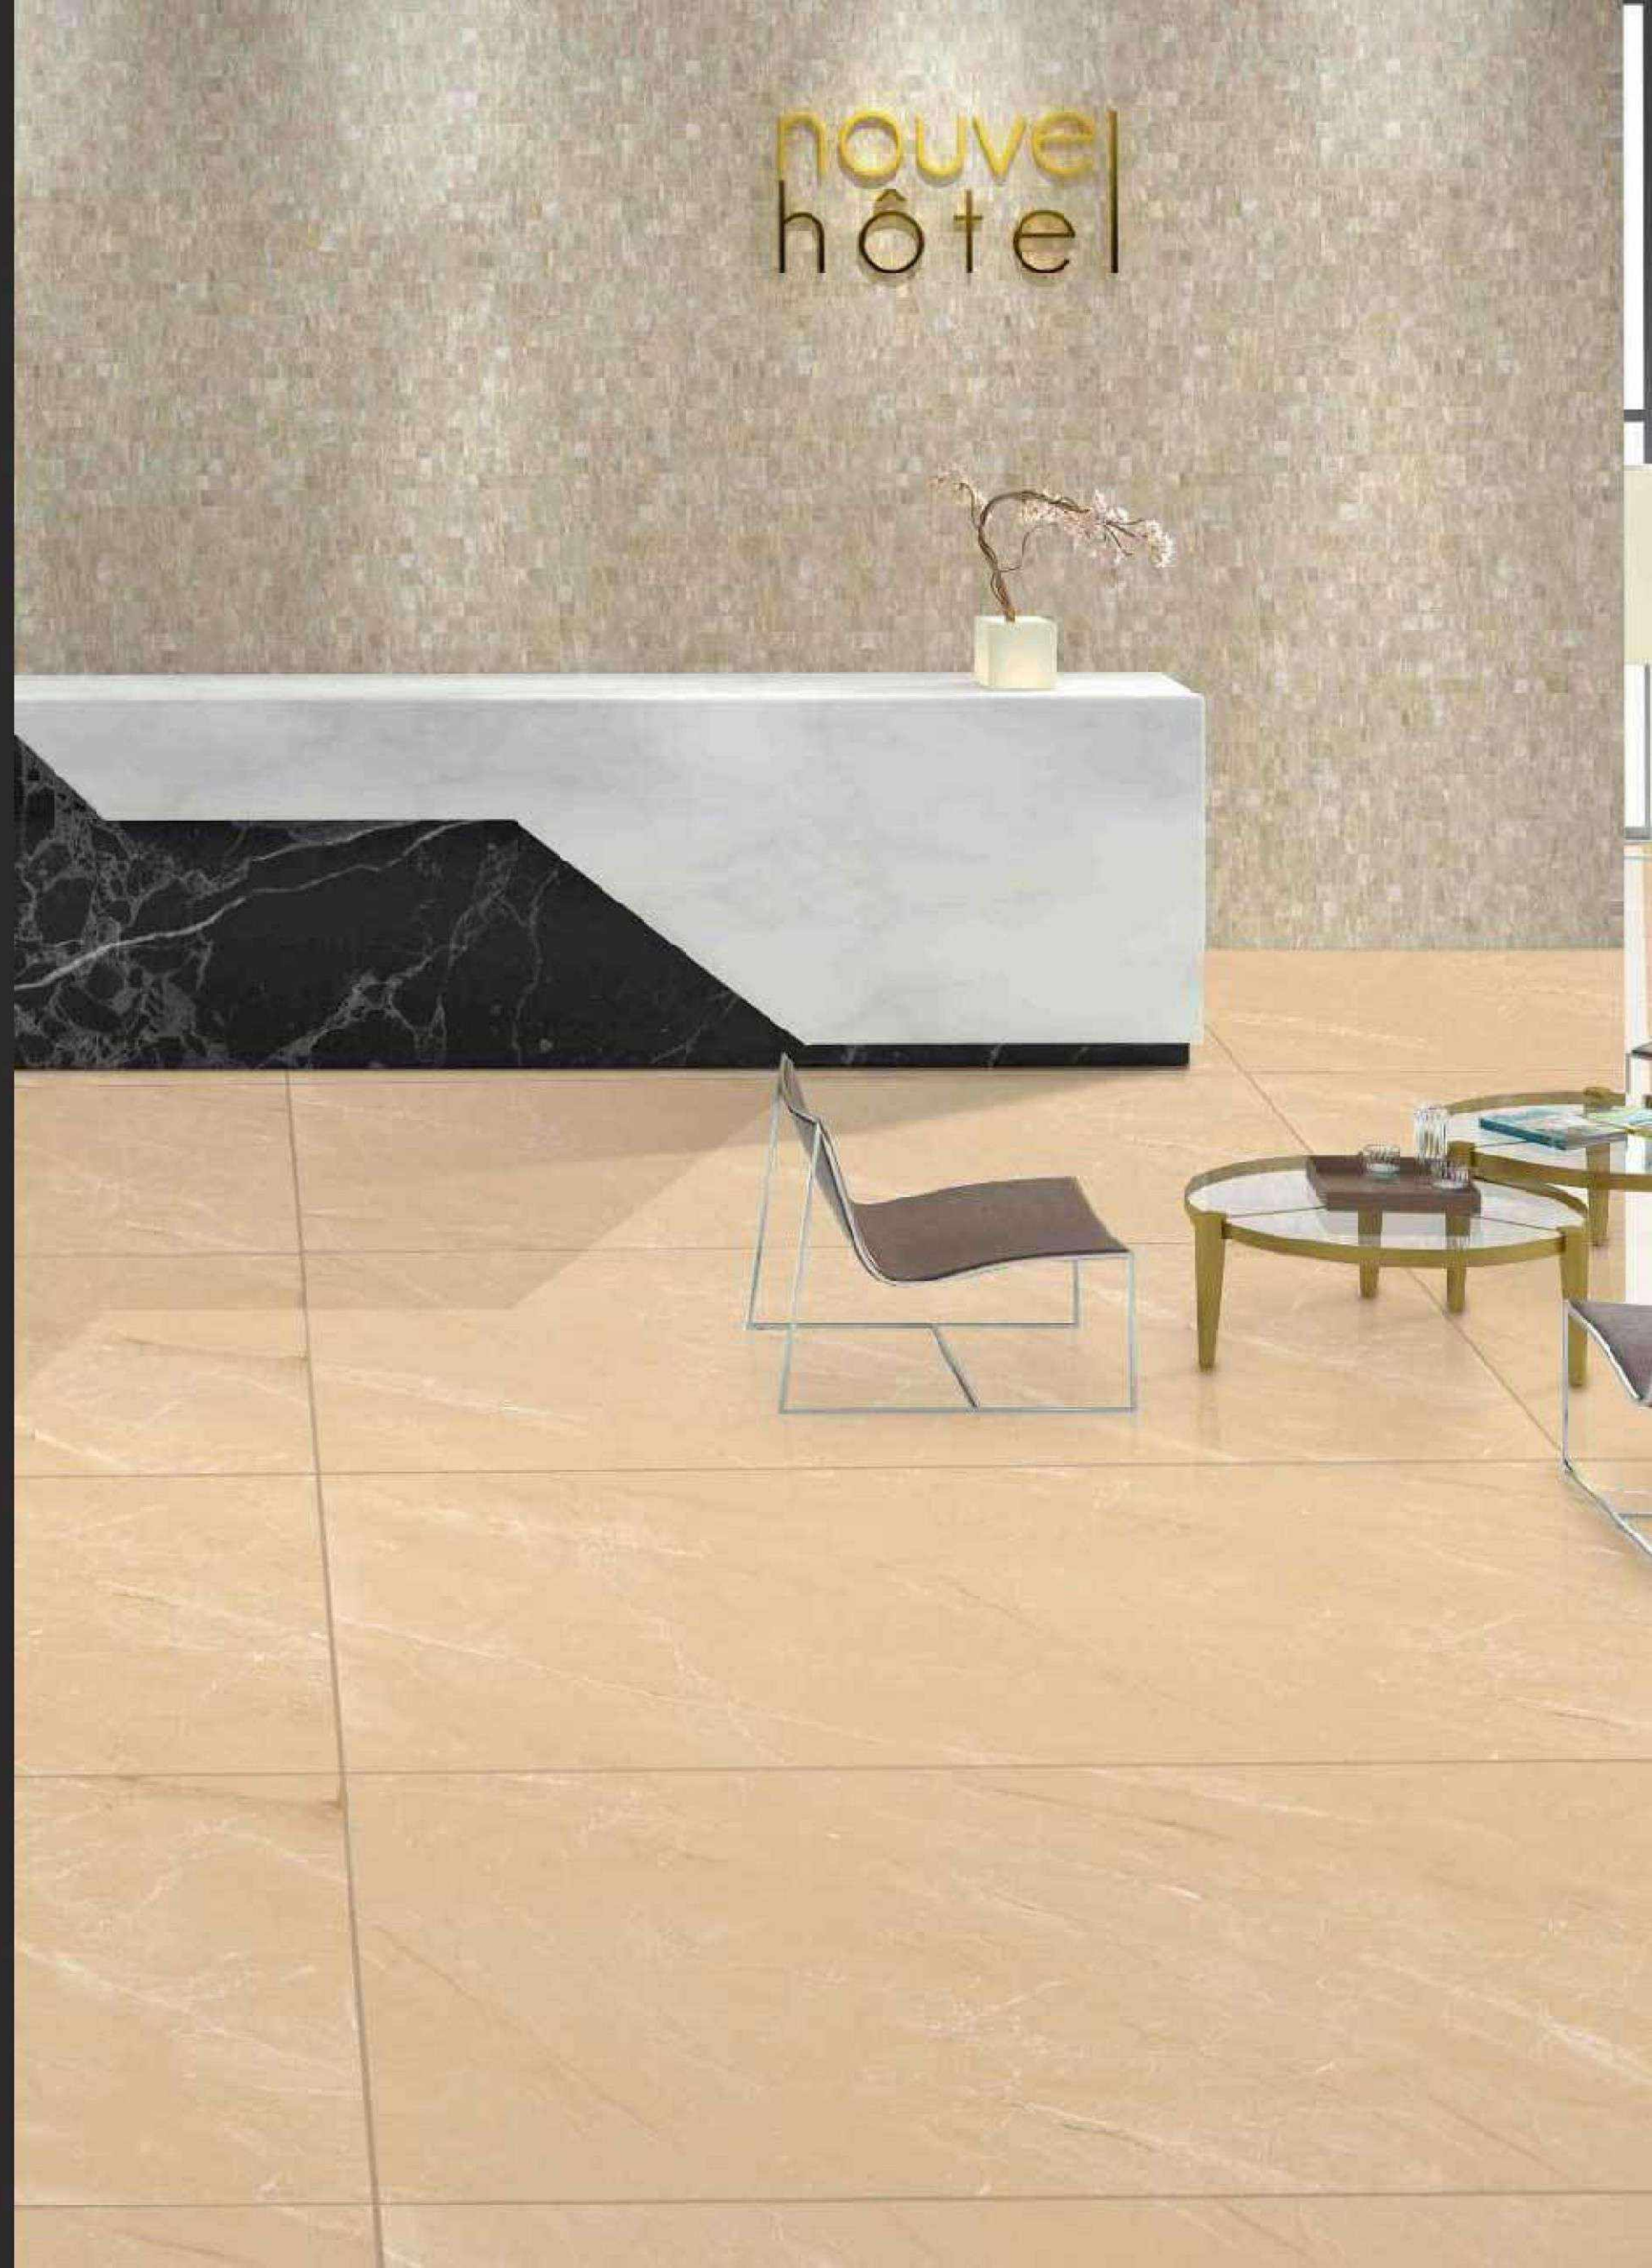

ROSEBERRY

POLISHED
750 x 1500MM

RANDOM
EFFECTS