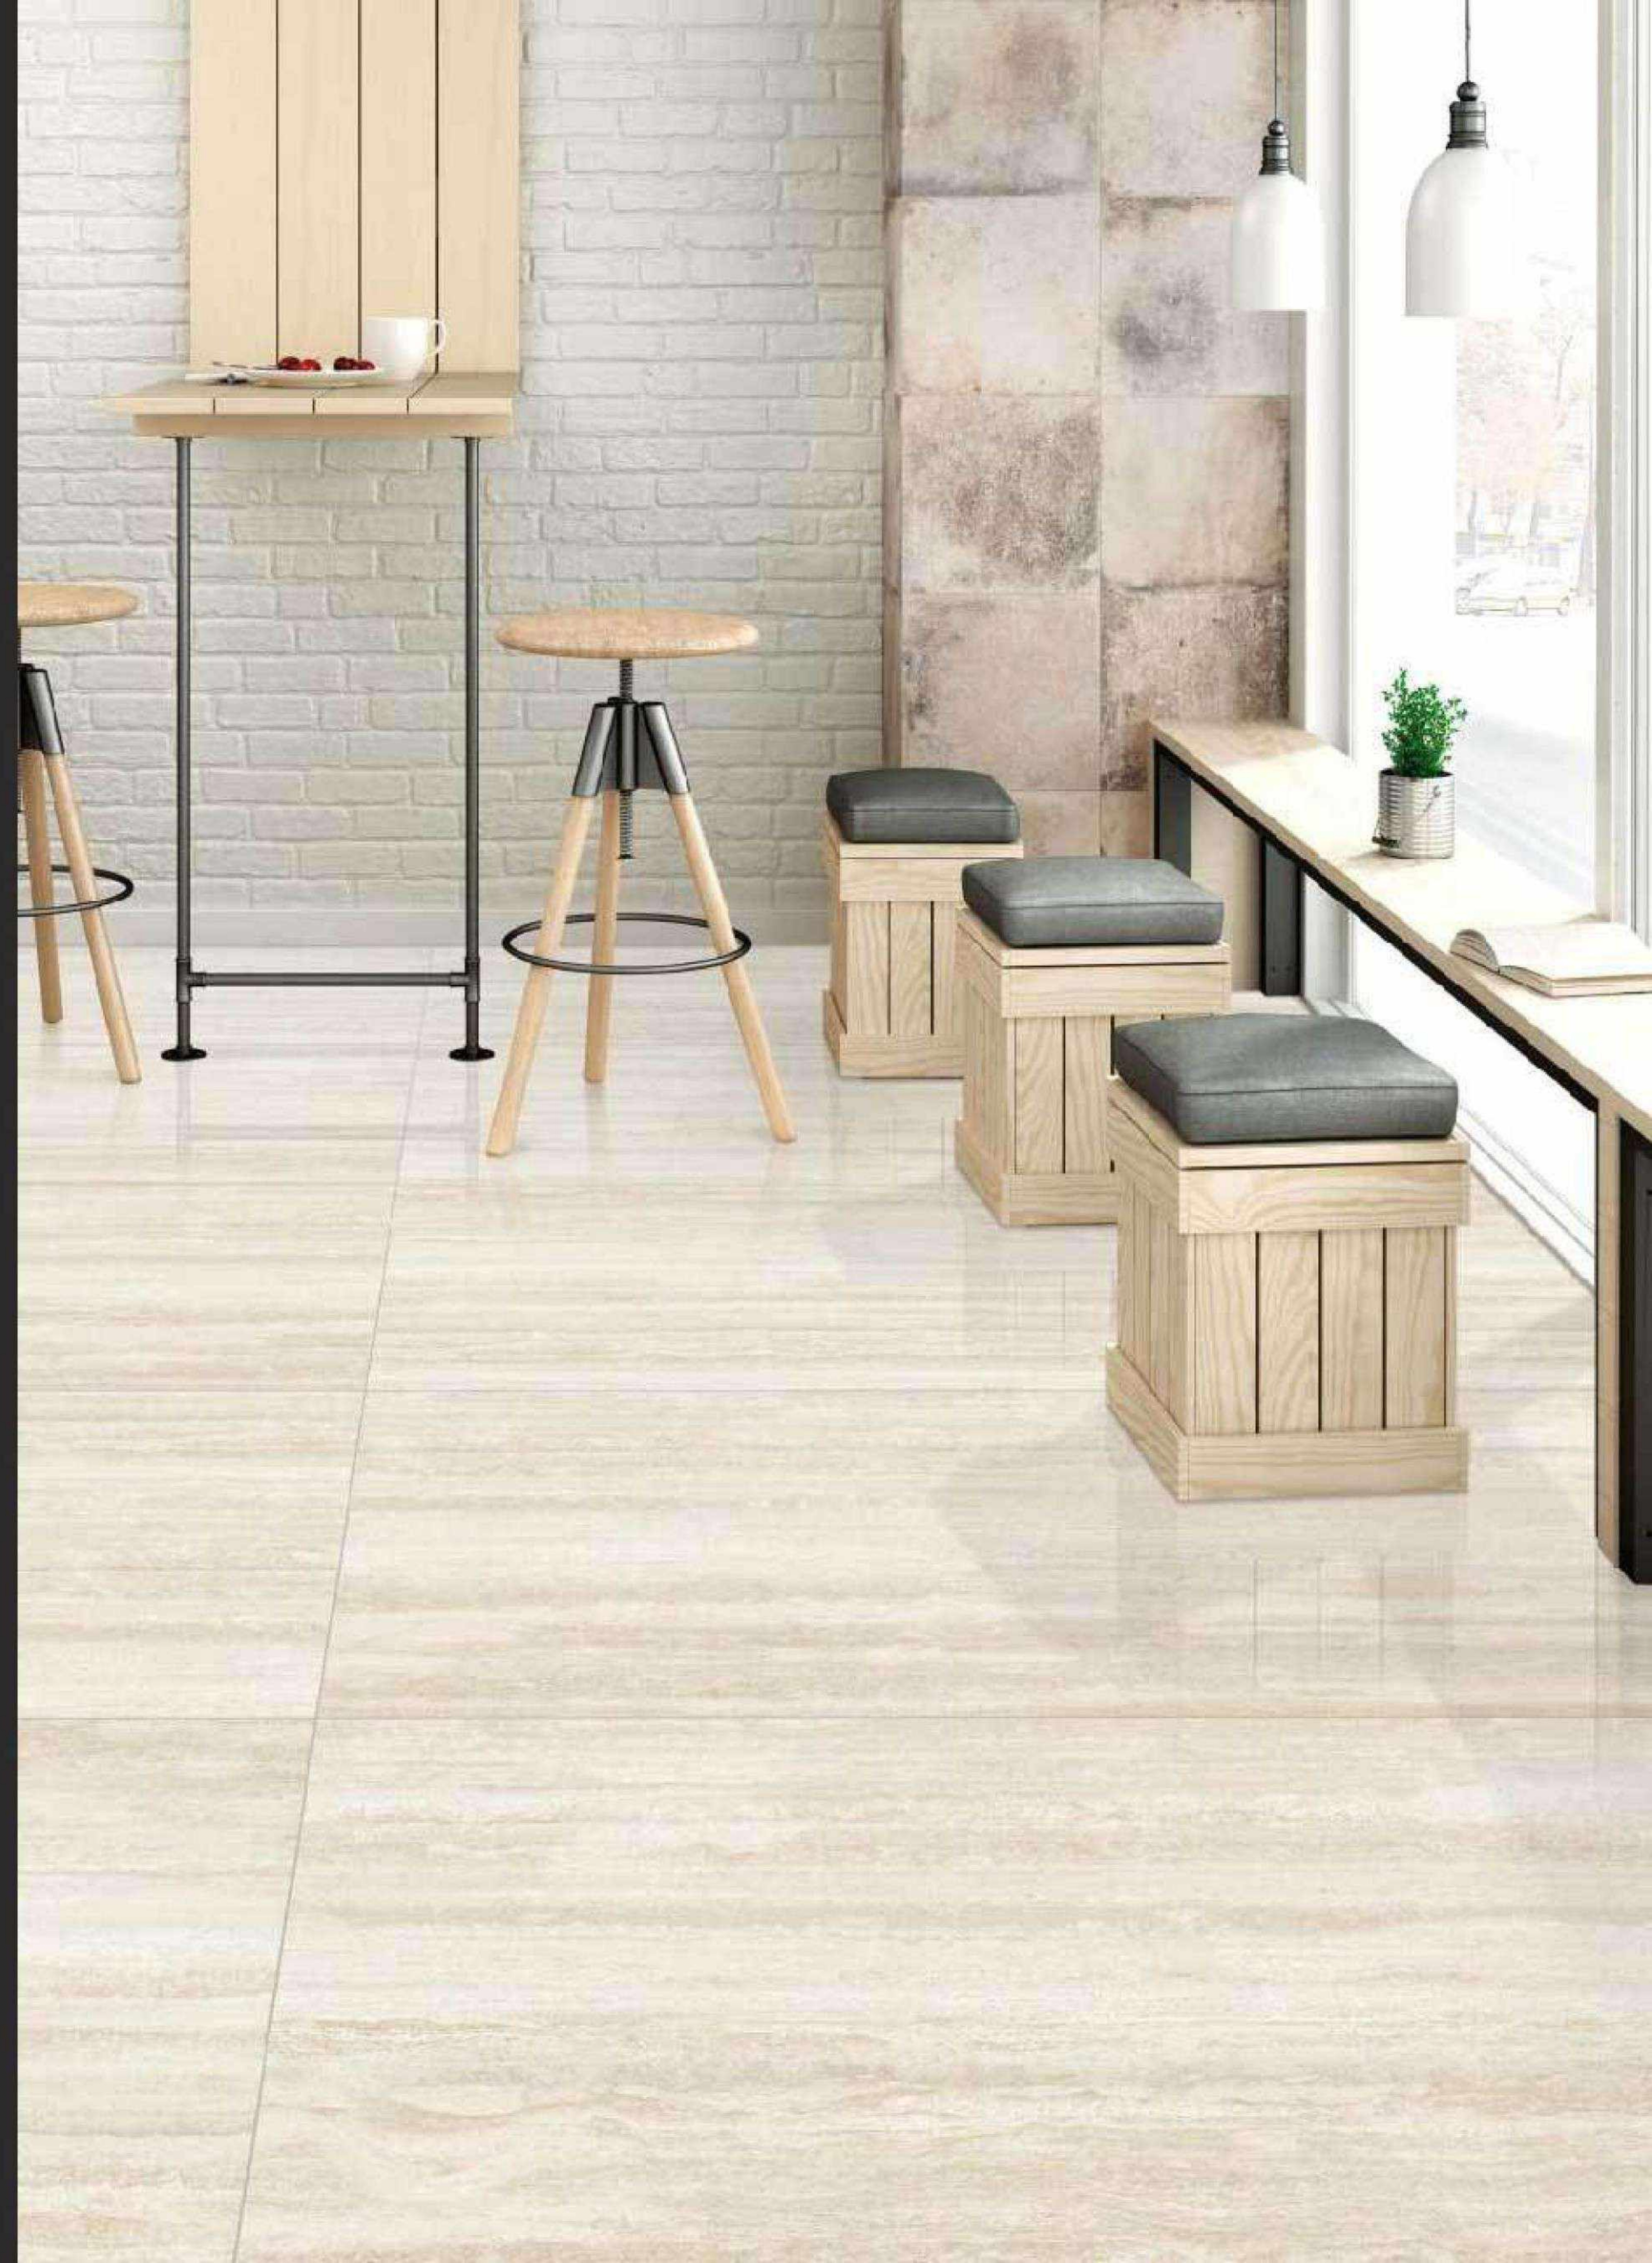

ROSEBERRY

POLISHED
750 x 1500MM

RANDOM
EFFECTS